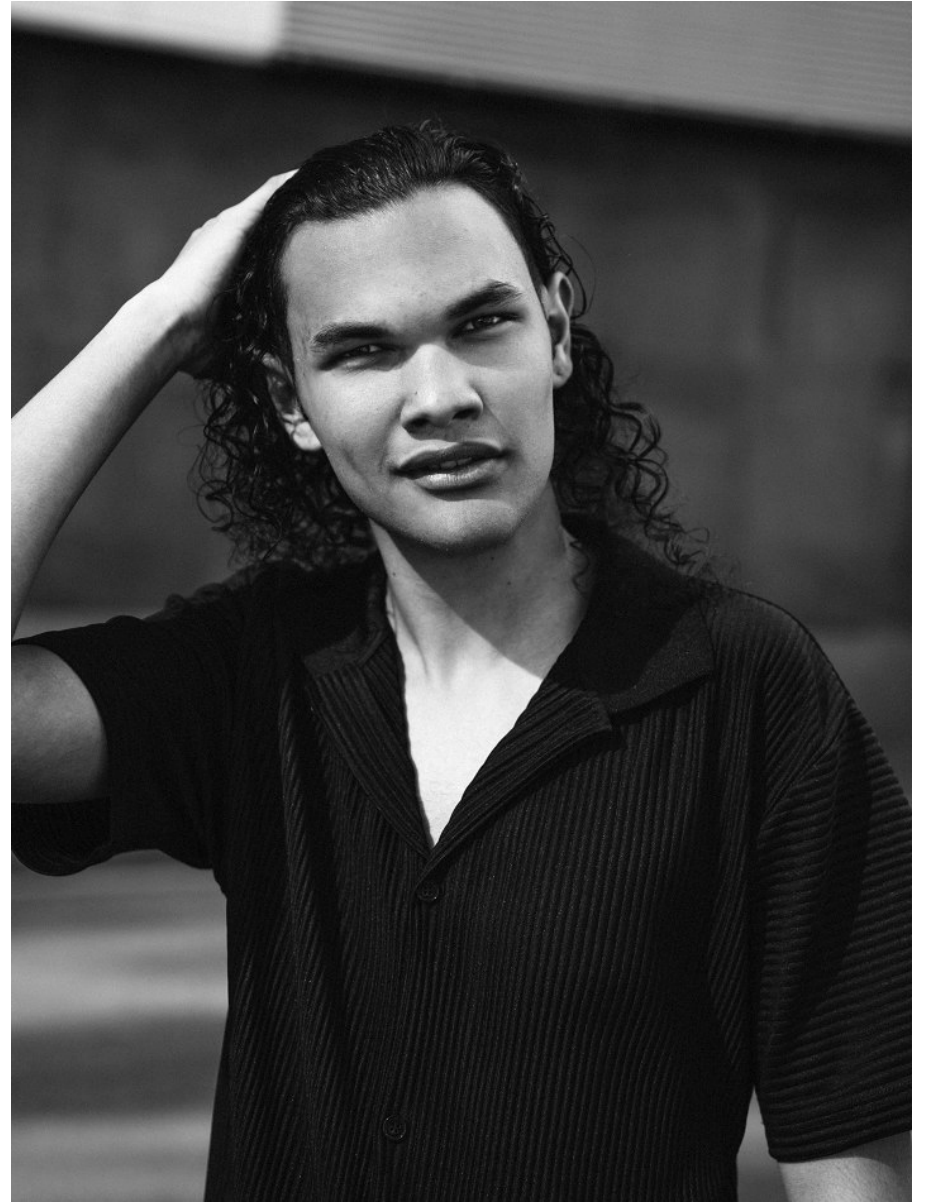

BOSS MODELS

CAPE TOWN

CONNOR FRANS

Height: 187cm Chest: 91cm Waist: 74cm Suit: 36 L Shoe: 10 UK Hair: Black Eyes: Green/Brown

BOSS MODELS

CAPE TOWN

CONNOR FRANS

Height: 187cm Chest: 91cm Waist: 74cm Suit: 36 L Shoe: 10 UK Hair: Black Eyes: Green/Brown