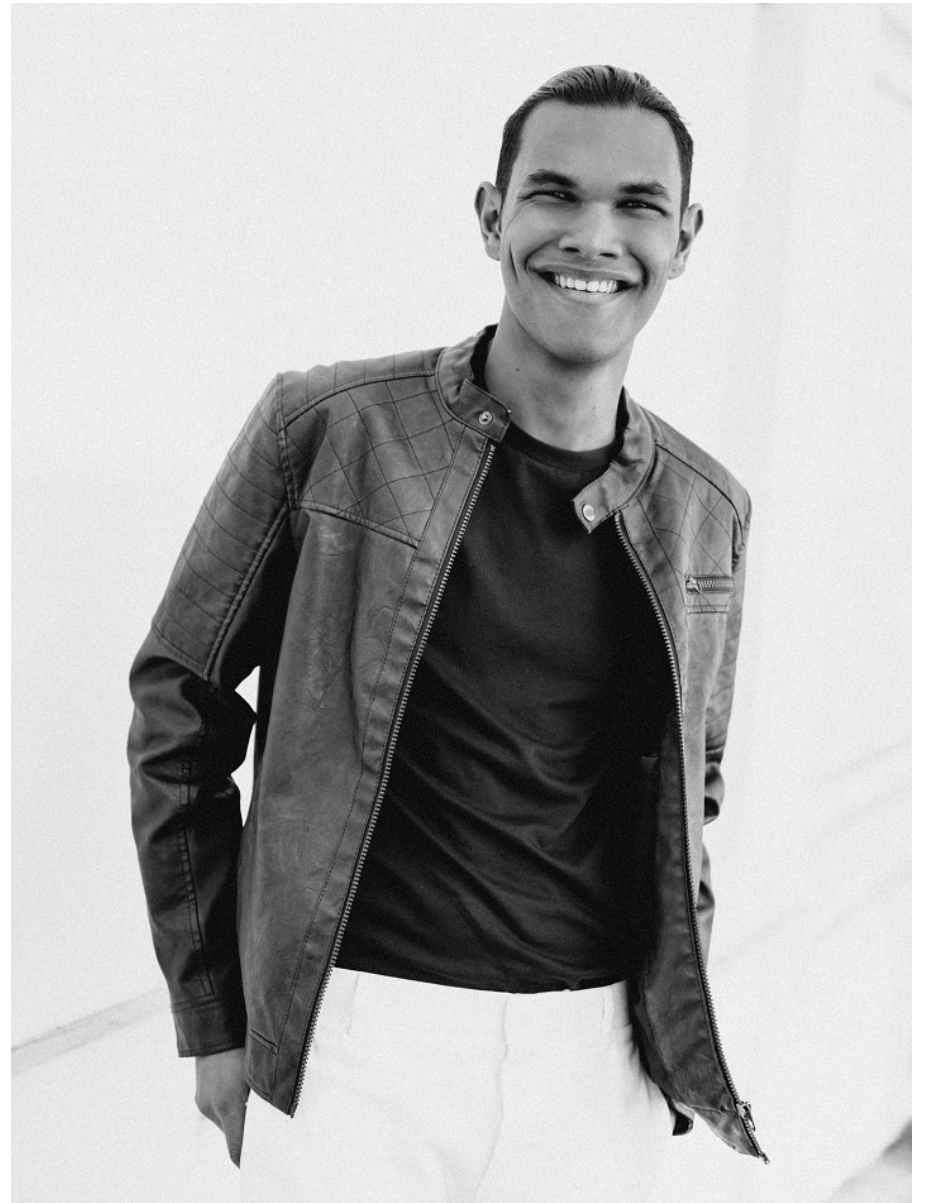

# BOSS MODELS

CAPE TOWN

CONNOR FRANS

Height: 187cm Chest: 91cm Waist: 74cm Suit: 36 L Shoe: 10 UK Hair: Black Eyes: Green/Brown