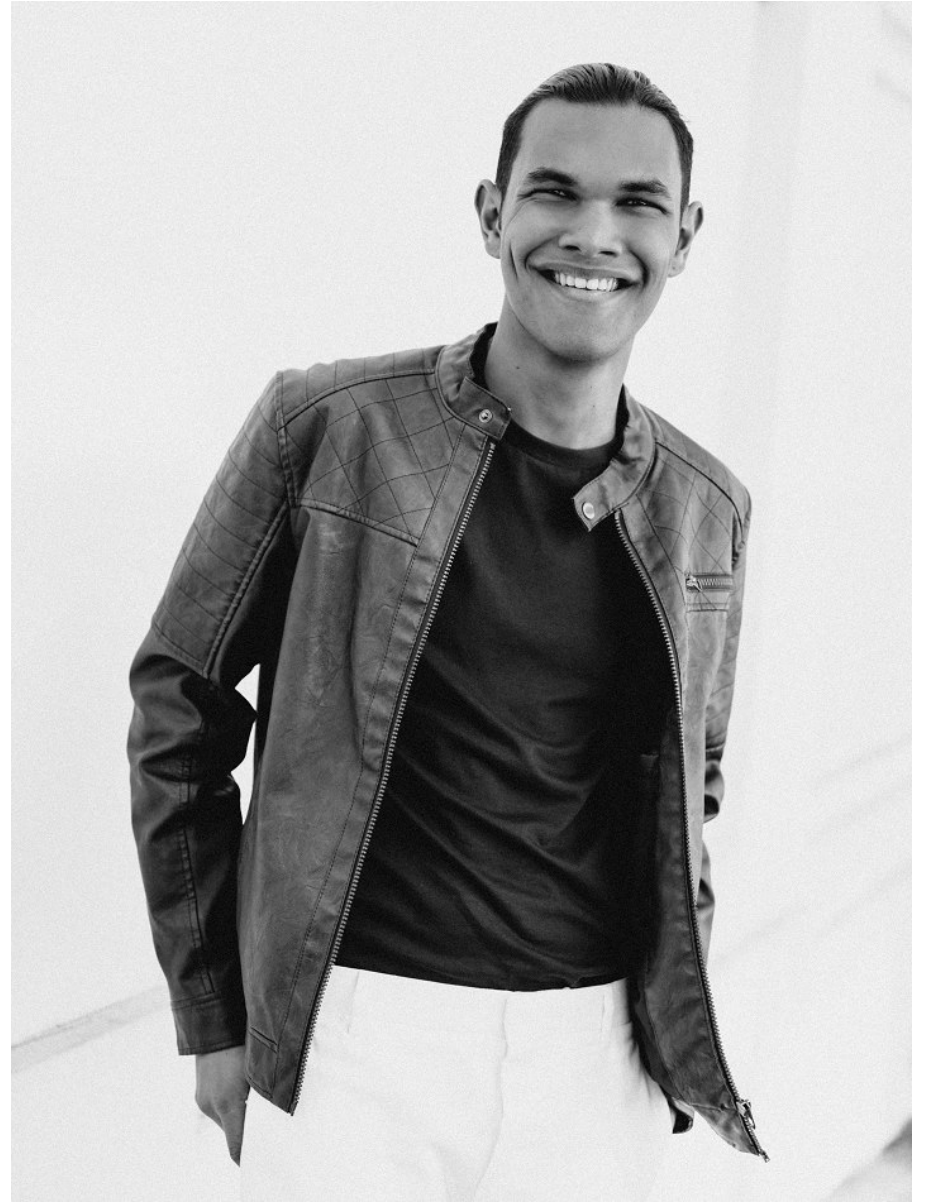

BOSS MODELS

CAPE TOWN

CONNOR FRANS

Height: 187cm Chest: 91cm Waist: 74cm Suit: 36 L Shoe: 10 UK Hair: Black Eyes: Green/Brown

BOSS MODELS

CAPE TOWN

CONNOR FRANS

Height: 187cm Chest: 91cm Waist: 74cm Suit: 36 L Shoe: 10 UK Hair: Black Eyes: Green/Brown