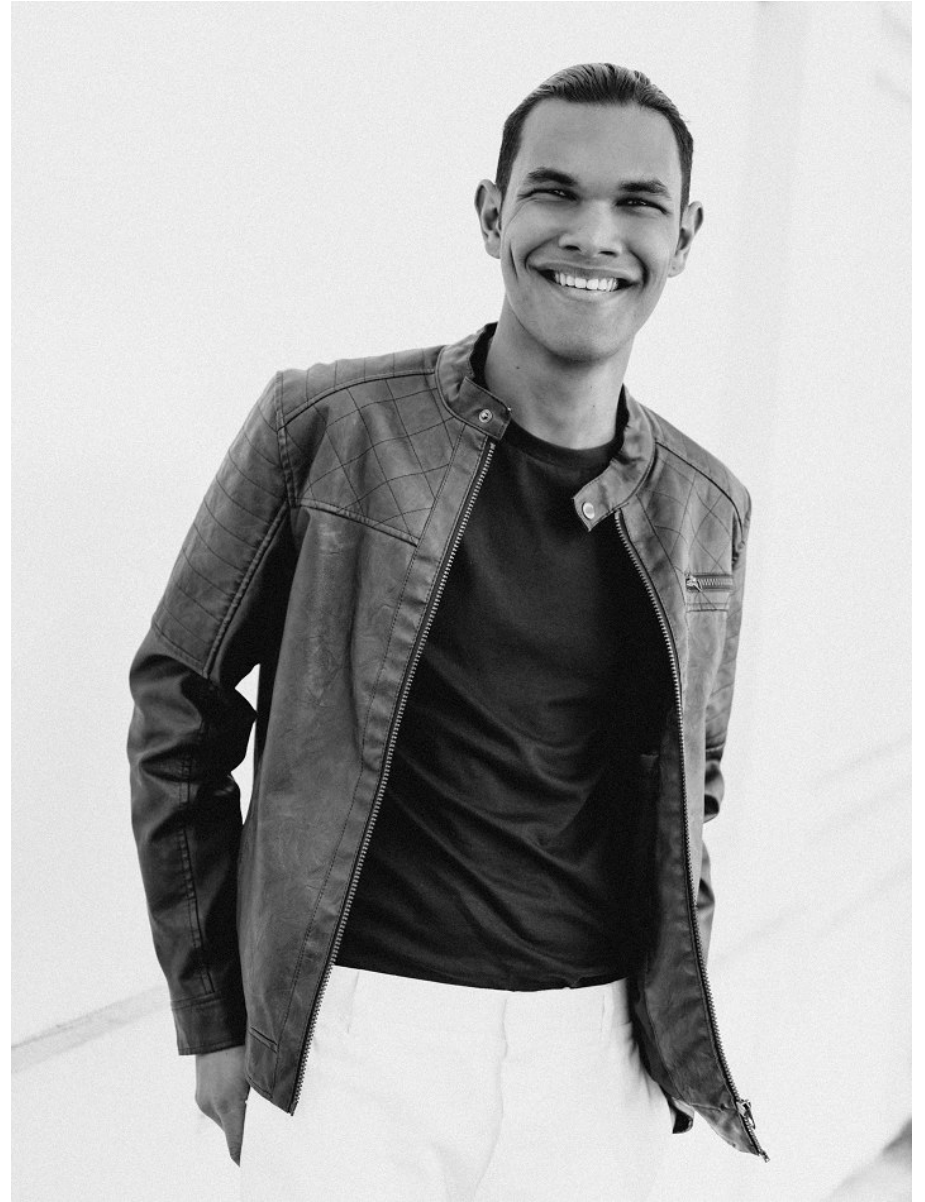

# BOSS MODELS

CAPE TOWN

CONNOR FRANS

Height: 187cm Chest: 91cm Waist: 74cm Suit: 36 L Shoe: 10 UK Hair: Black Eyes: Green/Brown