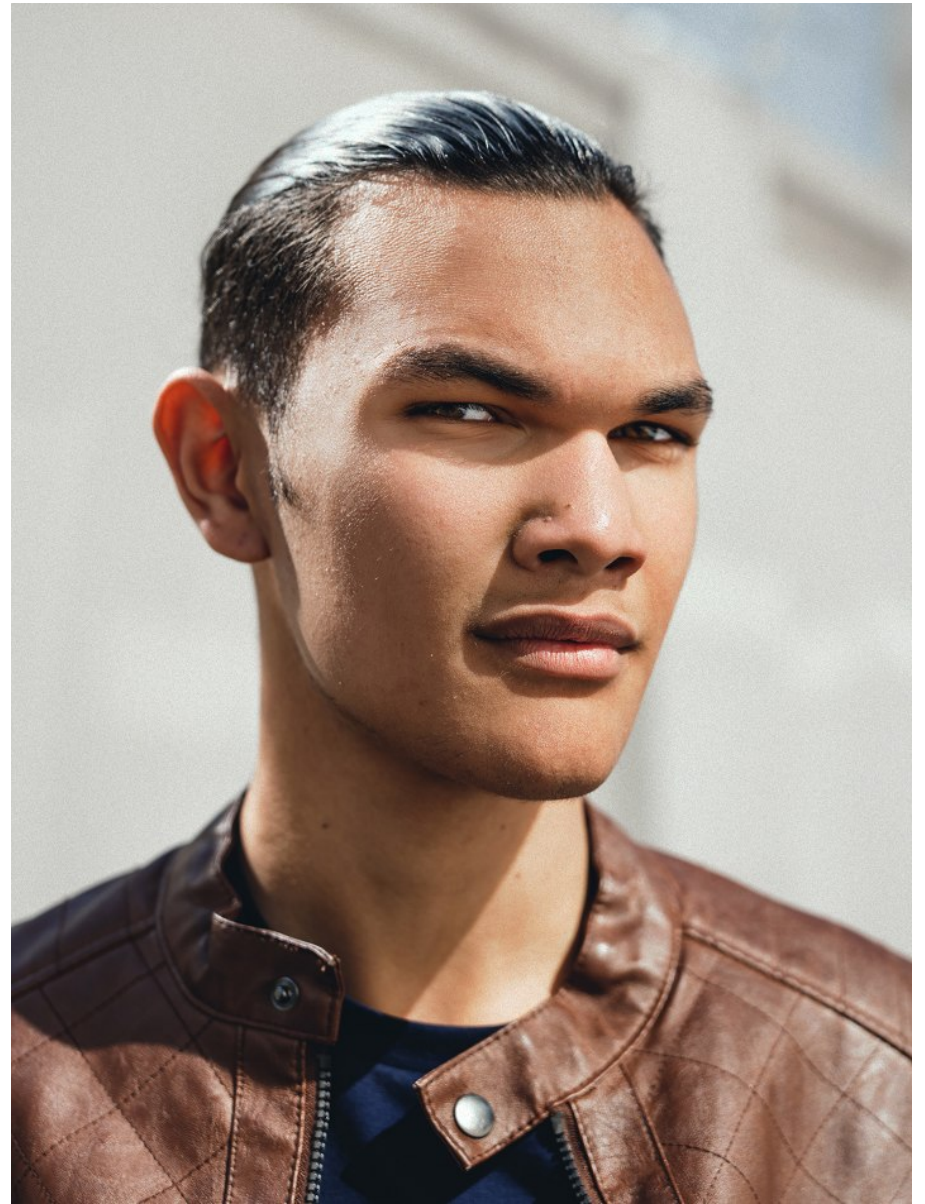

BOSS MODELS

CAPE TOWN

CONNOR FRANS

Height: 187cm Chest: 91cm Waist: 74cm Suit: 36 L Shoe: 10 UK Hair: Black Eyes: Green/Brown