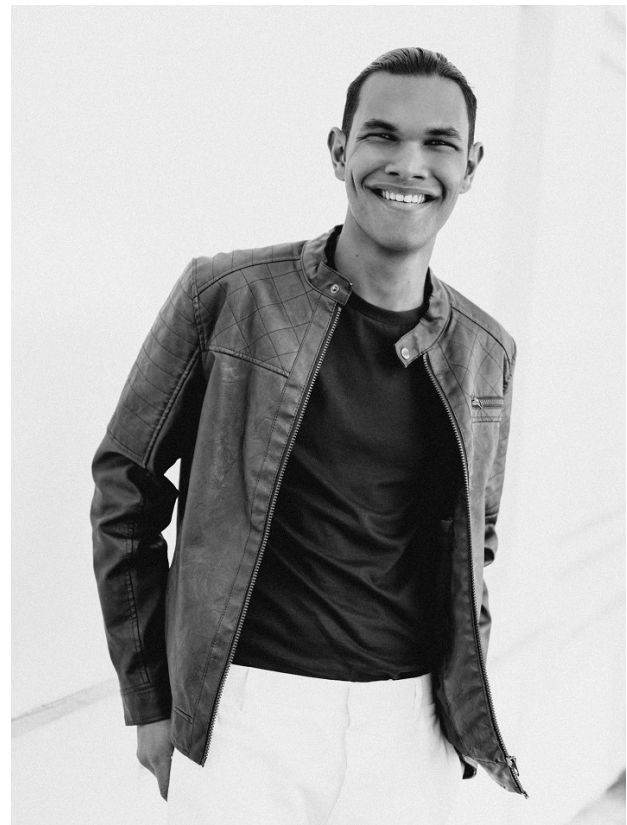

BOSS MODELS

CAPE TOWN

CONNOR FRANS

Height: 187cm Chest: 91cm Waist: 74cm Suit: 36 L Shoe: 10 UK Hair: Black Eyes: Green/Brown

BOSS MODELS

CAPE TOWN

CONNOR FRANS

Height: 187cm Chest: 91cm Waist: 74cm Suit: 36 L Shoe: 10 UK Hair: Black Eyes: Green/Brown