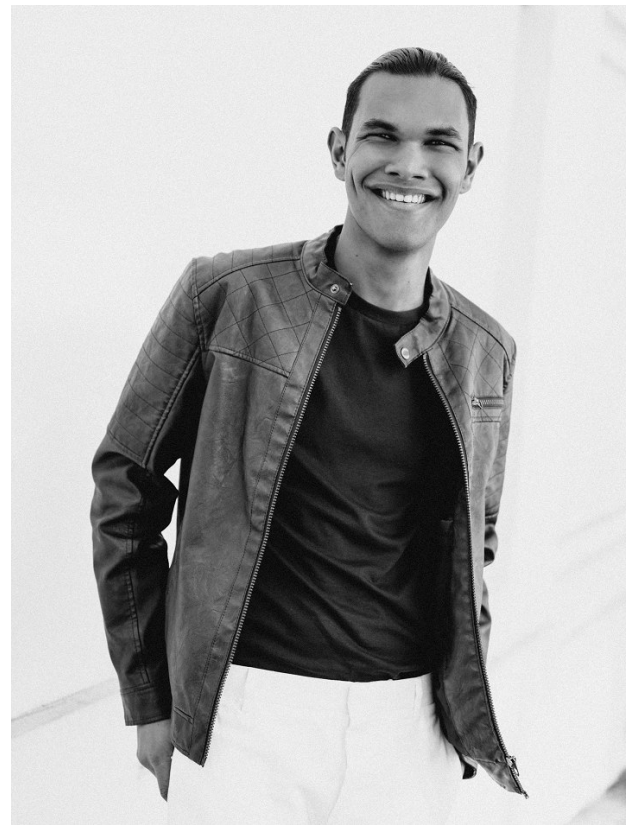

# BOSS MODELS

CAPE TOWN

CONNOR FRANS

Height: 187cm Chest: 91cm Waist: 74cm Suit: 36 L Shoe: 10 UK Hair: Black Eyes: Green/Brown

# BOSS MODELS

CAPE TOWN