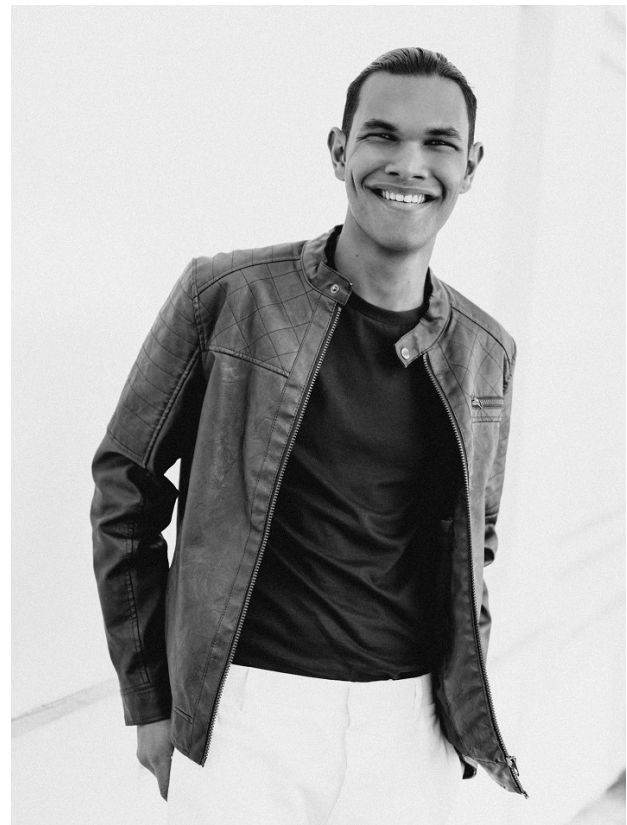

# BOSS MODELS

CAPE TOWN

## CONNOR FRANS

Height: 187cm Chest: 91cm Waist: 74cm Suit: 36 L Shoe: 10 UK Hair: Black Eyes: Green/Brown

# BOSS MODELS

CAPE TOWN

CONNOR FRANS

Height: 187cm Chest: 91cm Waist: 74cm Suit: 36 L Shoe: 10 UK Hair: Black Eyes: Green/Brown