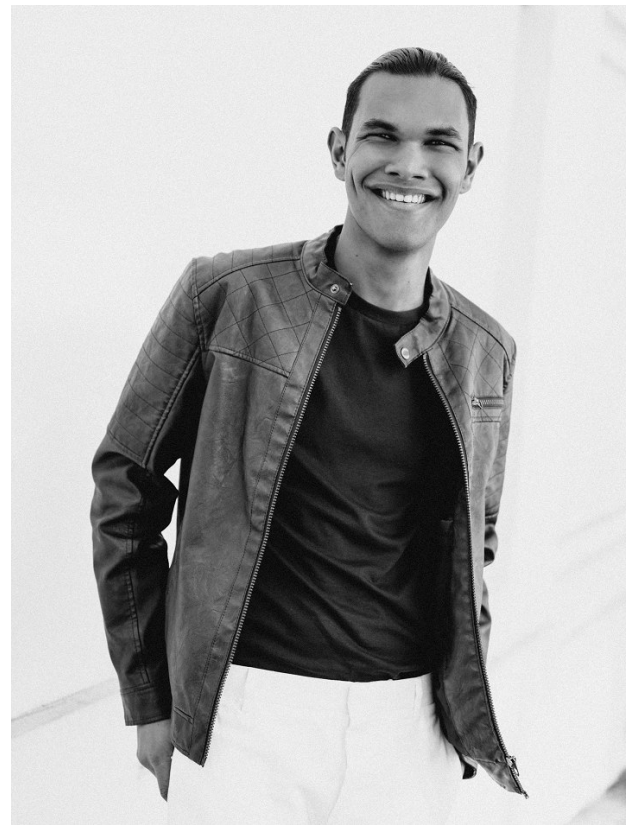

BOSS MODELS

CAPE TOWN

CONNOR FRANS

Height: 187cm Chest: 91cm Waist: 74cm Suit: 36 L Shoe: 10 UK Hair: Black Eyes: Green/Brown

BOSS MODELS

CAPE TOWN

CONNOR FRANS

Height: 187cm Chest: 91cm Waist: 74cm Suit: 36 L Shoe: 10 UK Hair: Black Eyes: Green/Brown