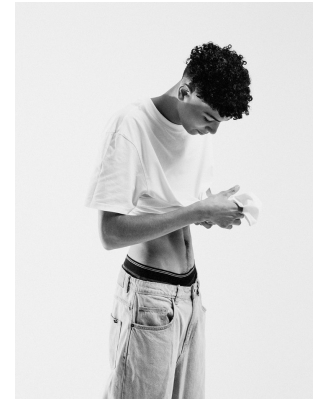

BOSS MODELS

CAPE TOWN

JULIAN NEL

Height: 186cm Chest: 95cm Waist: 71cm Suit: 38 R Shoe: 9.5 UK Hair: Black Eyes: Brown