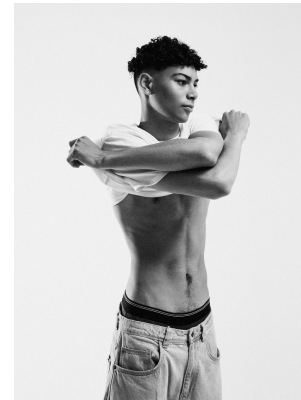

BOSS MODELS

CAPE TOWN

JULIAN NEL

Height: 186cm Chest: 95cm Waist: 71cm Suit: 38 R Shoe: 9.5 UK Hair: Black Eyes: Brown