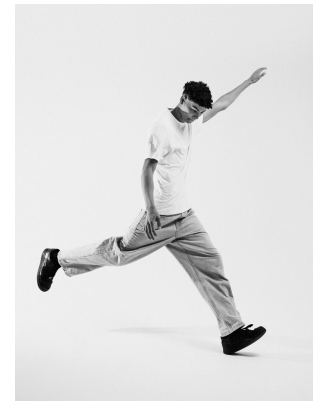

BOSS MODELS

CAPE TOWN

JULIAN NEL

Height: 186cm Chest: 95cm Waist: 71cm Suit: 38 R Shoe: 9.5 UK Hair: Black Eyes: Brown