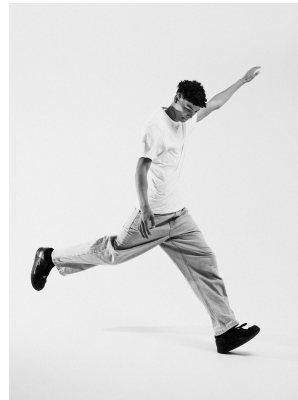

# BOSS MODELS

CAPE TOWN

## JULIAN NEL

Height: 186cm Chest: 95cm Waist: 71cm Suit: 38 R Shoe: 9.5 UK Hair: Black Eyes: Brown