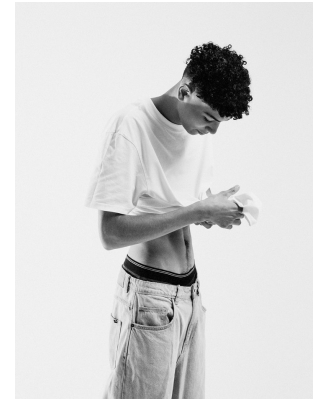

BOSS MODELS

CAPE TOWN

JULIAN NEL

Height: 186cm Chest: 95cm Waist: 71cm Suit: 38 R Shoe: 9.5 UK Hair: Black Eyes: Brown