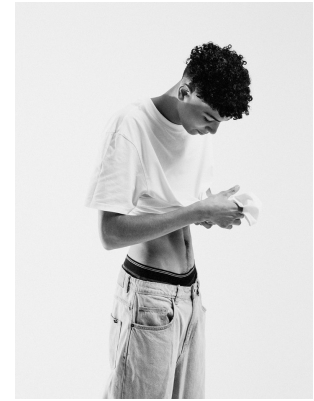

# BOSS MODELS

CAPE TOWN

## JULIAN NEL

Height: 186cm Chest: 95cm Waist: 71cm Suit: 38 R Shoe: 9.5 UK Hair: Black Eyes: Brown