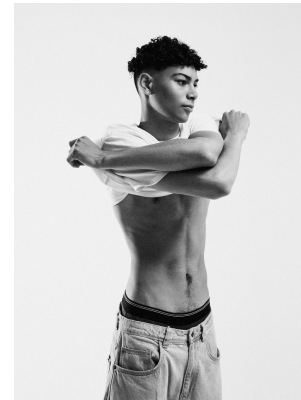

# BOSS MODELS

CAPE TOWN

## JULIAN NEL

Height: 186cm Chest: 95cm Waist: 71cm Suit: 38 R Shoe: 9.5 UK Hair: Black Eyes: Brown