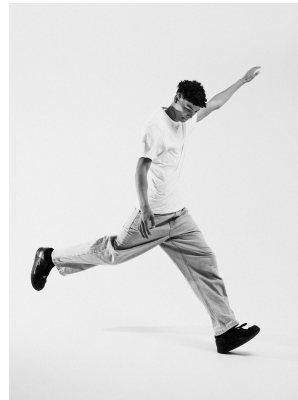

BOSS MODELS

CAPE TOWN

JULIAN NEL

Height: 186cm Chest: 95cm Waist: 71cm Suit: 38 R Shoe: 9.5 UK Hair: Black Eyes: Brown