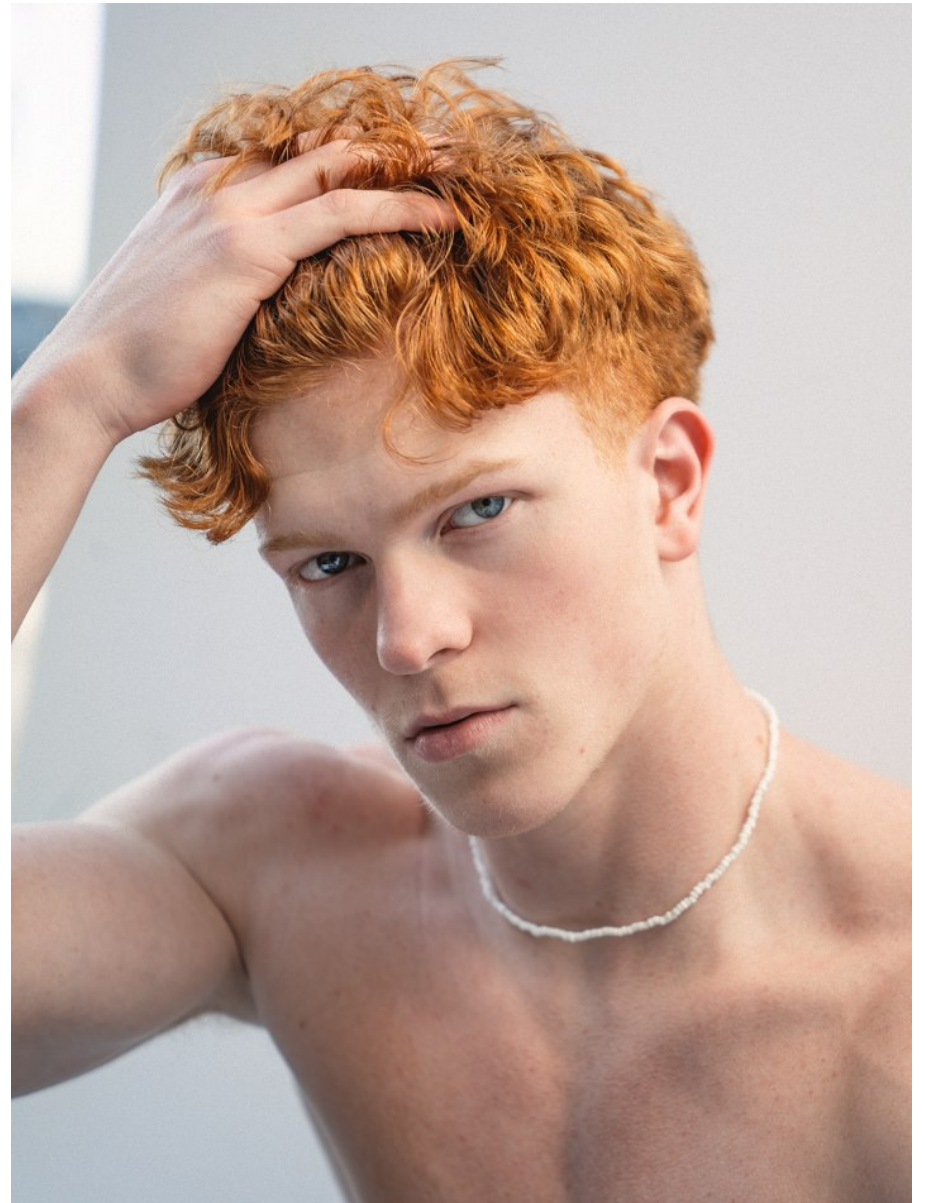

BOSS MODELS

CAPE TOWN

LIAM TRACEY

Height: 188cm Chest: 98cm Waist: 76cm Suit: 38.5 L Shoe: 11 UK Hair: Venetian Red Eyes: Blue

BOSS MODELS

CAPE TOWN

LIAM TRACEY

Height: 188cm Chest: 98cm Waist: 76cm Suit: 38.5 L Shoe: 11 UK Hair: Venetian Red Eyes: Blue

BOSS MODELS

CAPE TOWN

LIAM TRACEY

Height: 188cm Chest: 98cm Waist: 76cm Suit: 38.5 L Shoe: 11 UK Hair: Venetian Red Eyes: Blue