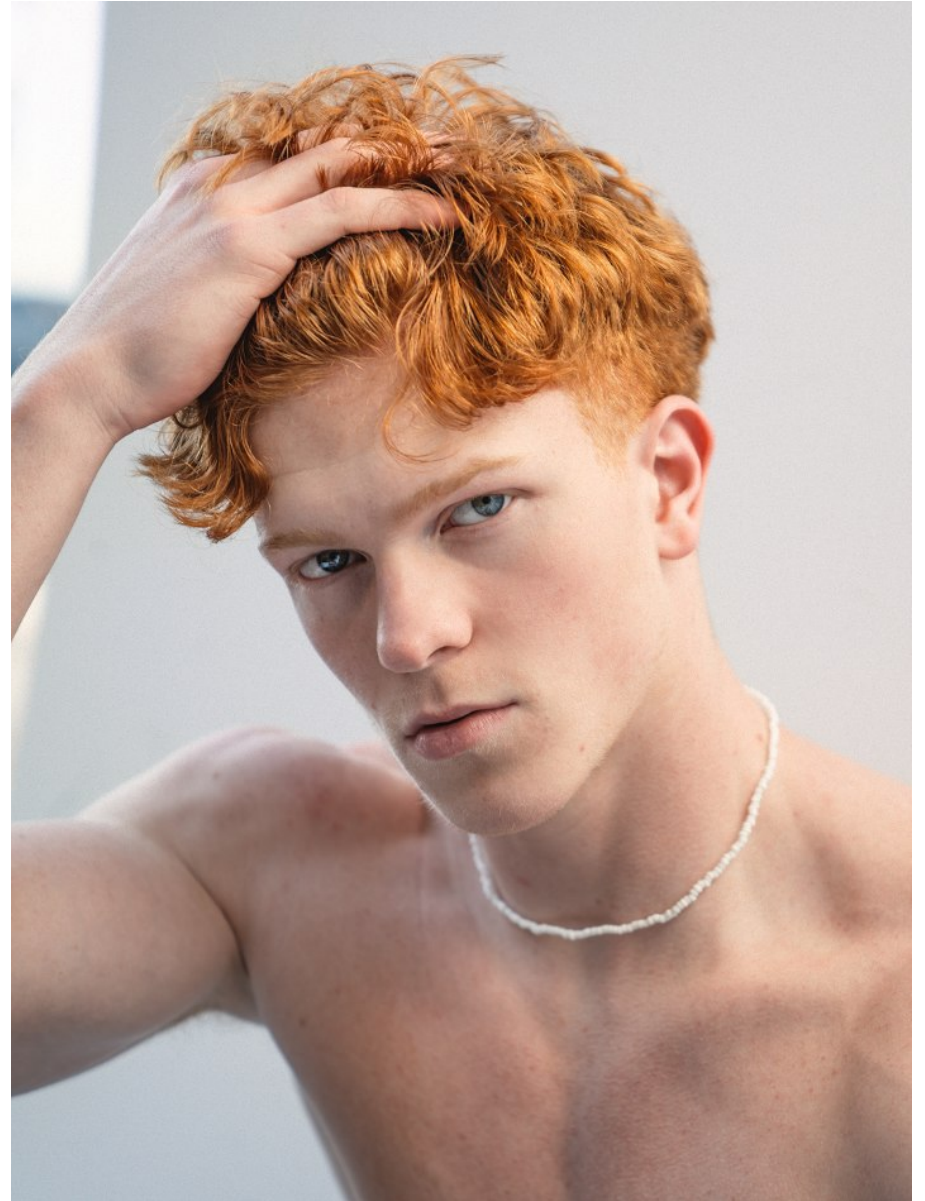

BOSS MODELS

CAPE TOWN

LIAM TRACEY

Height: 188cm Chest: 98cm Waist: 76cm Suit: 38.5 L Shoe: 11 UK Hair: Venetian Red Eyes: Blue

BOSS MODELS

CAPE TOWN

LIAM TRACEY

Height: 188cm Chest: 98cm Waist: 76cm Suit: 38.5 L Shoe: 11 UK Hair: Venetian Red Eyes: Blue

BOSS MODELS

CAPE TOWN

LIAM TRACEY

Height: 188cm Chest: 98cm Waist: 76cm Suit: 38.5 L Shoe: 11 UK Hair: Venetian Red Eyes: Blue