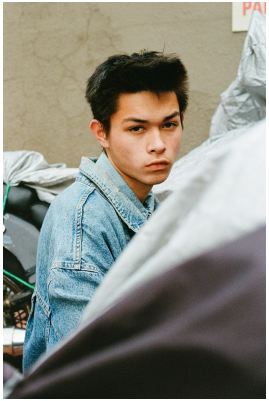

BOSS MODELS

CAPE TOWN

JUSTIN FOURIE

Height: 182cm Chest: 94cm Waist: 67cm Suit: 38 R Shoe: 11 UK Hair: Black Eyes: Brown