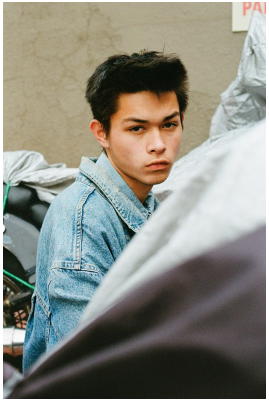

# BOSS MODELS

CAPE TOWN

## JUSTIN FOURIE

Height: 182cm Chest: 94cm Waist: 67cm Suit: 38 R Shoe: 11 UK Hair: Black Eyes: Brown