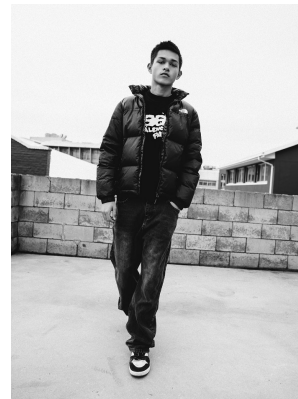

# BOSS MODELS

CAPE TOWN

## JUSTIN FOURIE

Height: 182cm Chest: 92cm Waist: 75cm Suit: 36 R Shoe: 11 UK Hair: Black Eyes: Brown