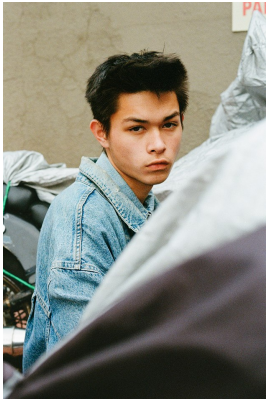

# BOSS MODELS

CAPE TOWN

## JUSTIN FOURIE

Height: 182cm Chest: 92cm Waist: 75cm Suit: 36 R Shoe: 11 UK Hair: Black Eyes: Brown