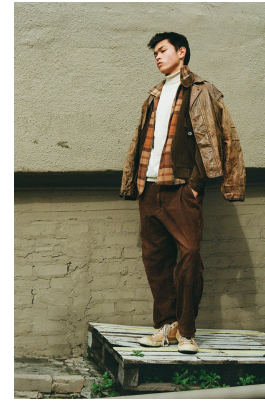

BOSS MODELS

CAPE TOWN

JUSTIN FOURIE

Height: 182cm Chest: 94cm Waist: 67cm Suit: 38 R Shoe: 11 UK Hair: Black Eyes: Brown