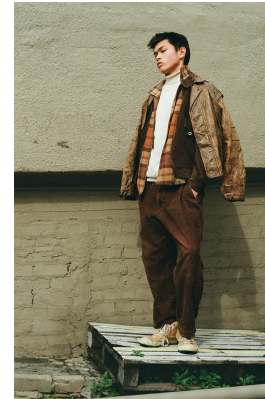

# BOSS MODELS

CAPE TOWN

## JUSTIN FOURIE

Height: 182cm Chest: 94cm Waist: 67cm Suit: 38 R Shoe: 11 UK Hair: Black Eyes: Brown