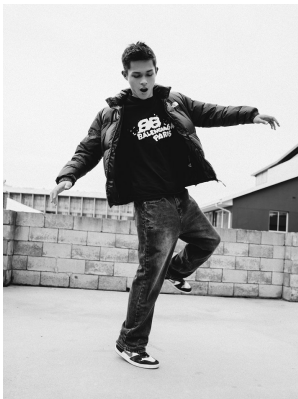

BOSS MODELS

CAPE TOWN

JUSTIN FOURIE

Height: 182cm Chest: 94cm Waist: 67cm Suit: 38 R Shoe: 11 UK Hair: Black Eyes: Brown