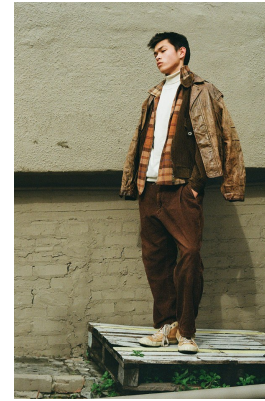

# BOSS MODELS

CAPE TOWN

## JUSTIN FOURIE

Height: 182cm Chest: 94cm Waist: 67cm Suit: 38 R Shoe: 11 UK Hair: Black Eyes: Brown