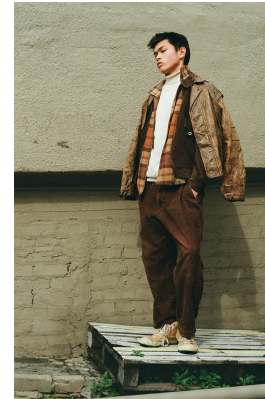

BOSS MODELS

CAPE TOWN

JUSTIN FOURIE

Height: 182cm Chest: 94cm Waist: 67cm Suit: 38 R Shoe: 11 UK Hair: Black Eyes: Brown