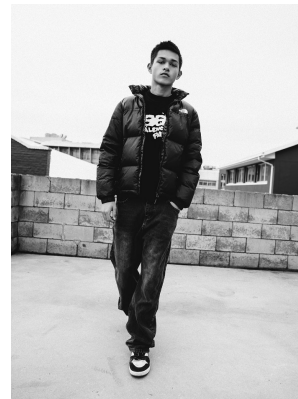

BOSS MODELS

CAPE TOWN

JUSTIN FOURIE

Height: 182cm Chest: 94cm Waist: 67cm Suit: 38 R Shoe: 11 UK Hair: Black Eyes: Brown