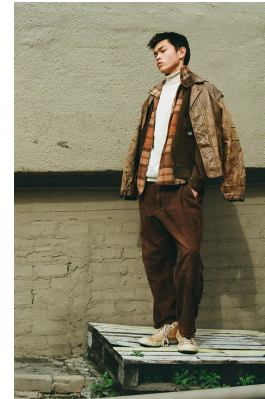

# BOSS MODELS

CAPE TOWN

## JUSTIN FOURIE

Height: 182cm Chest: 92cm Waist: 75cm Suit: 36 R Shoe: 11 UK Hair: Black Eyes: Brown