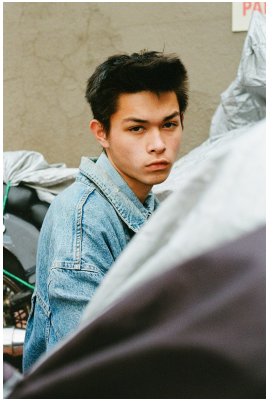

BOSS MODELS

CAPE TOWN

JUSTIN FOURIE

Height: 182cm Chest: 94cm Waist: 67cm Suit: 38 R Shoe: 11 UK Hair: Black Eyes: Brown