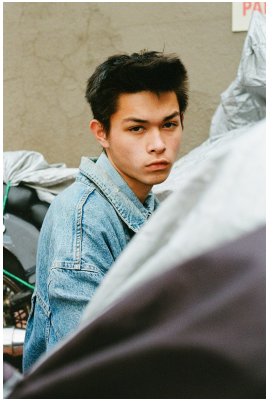

# BOSS MODELS

CAPE TOWN

## JUSTIN FOURIE

Height: 182cm Chest: 94cm Waist: 67cm Suit: 38 R Shoe: 11 UK Hair: Black Eyes: Brown