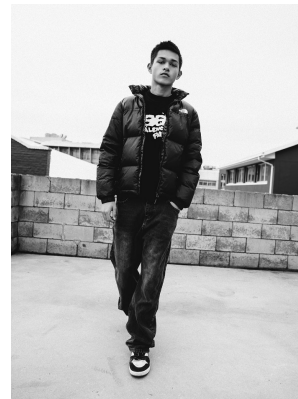

# BOSS MODELS

CAPE TOWN

## JUSTIN FOURIE

Height: 182cm Chest: 94cm Waist: 67cm Suit: 38 R Shoe: 11 UK Hair: Black Eyes: Brown