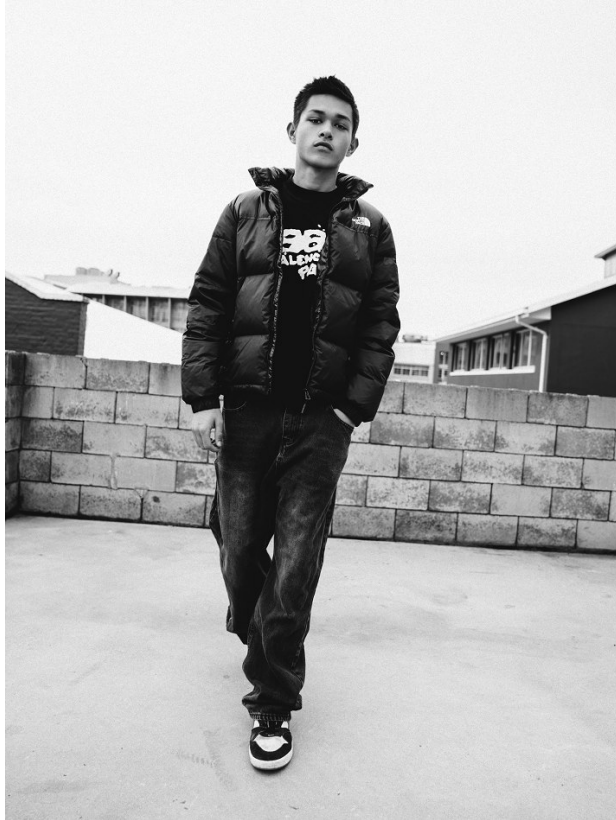

BOSS MODELS

CAPE TOWN

JUSTIN FOURIE

Height: 182cm Chest: 92cm Waist: 75cm Suit: 36 R Shoe: 11 UK Hair: Black Eyes: Brown