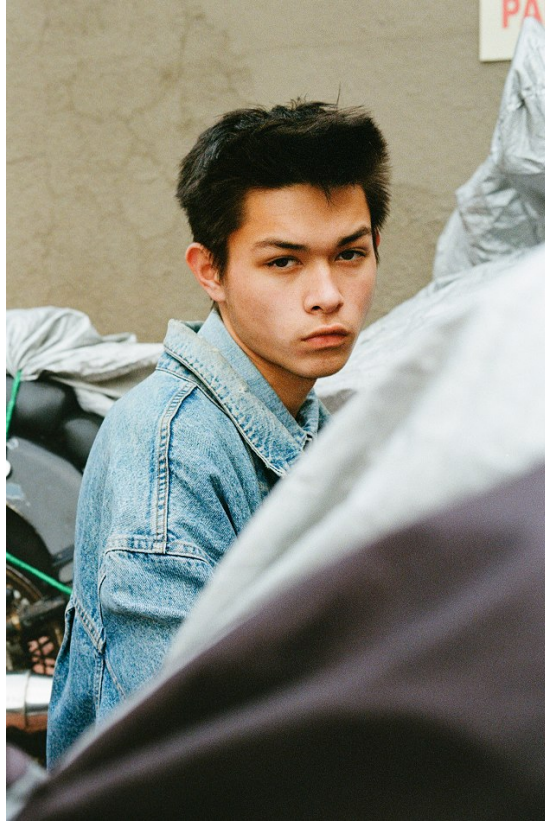

# BOSS MODELS

CAPE TOWN

JUSTIN FOURIE

Height: 182cm Chest: 92cm Waist: 75cm Suit: 36 R Shoe: 11 UK Hair: Black Eyes: Brown

# BOSS MODELS

CAPE TOWN