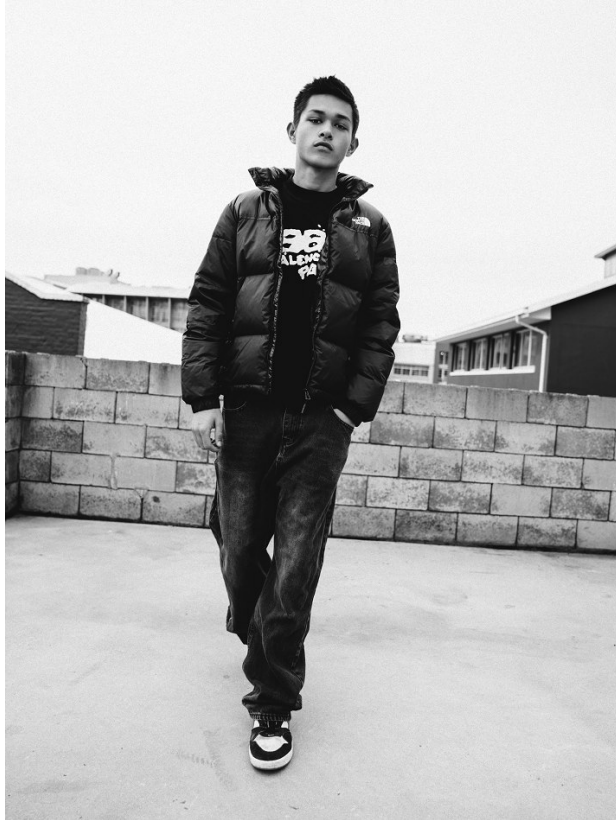

BOSS MODELS

CAPE TOWN

JUSTIN FOURIE

Height: 182cm Chest: 94cm Waist: 67cm Suit: 38 R Shoe: 11 UK Hair: Black Eyes: Brown