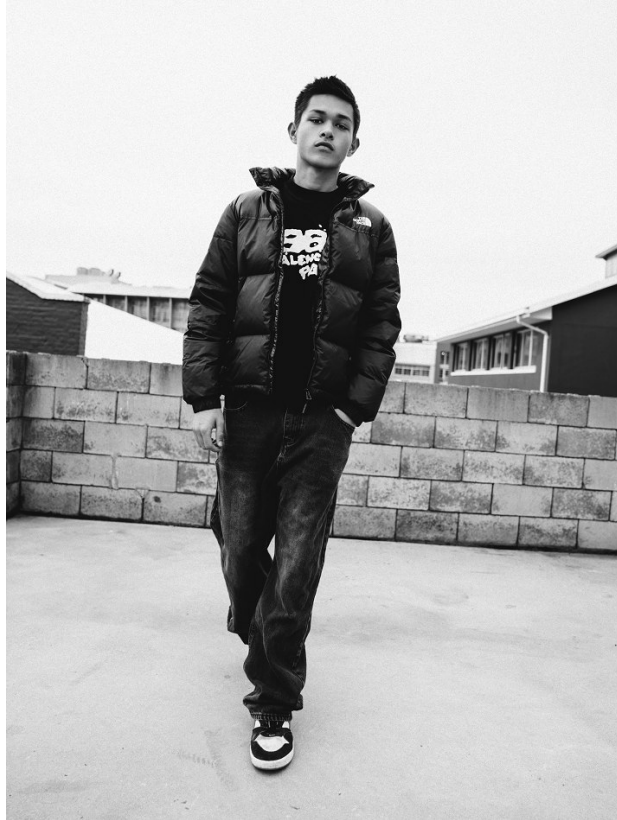

BOSS MODELS

CAPE TOWN

JUSTIN FOURIE

Height: 182cm Chest: 92cm Waist: 75cm Suit: 36 R Shoe: 11 UK Hair: Black Eyes: Brown

BOSS MODELS

CAPE TOWN

JUSTIN FOURIE

Height: 182cm Chest: 92cm Waist: 75cm Suit: 36 R Shoe: 11 UK Hair: Black Eyes: Brown

BOSS MODELS

CAPE TOWN

JUSTIN FOURIE

Height: 182cm Chest: 92cm Waist: 75cm Suit: 36 R Shoe: 11 UK Hair: Black Eyes: Brown