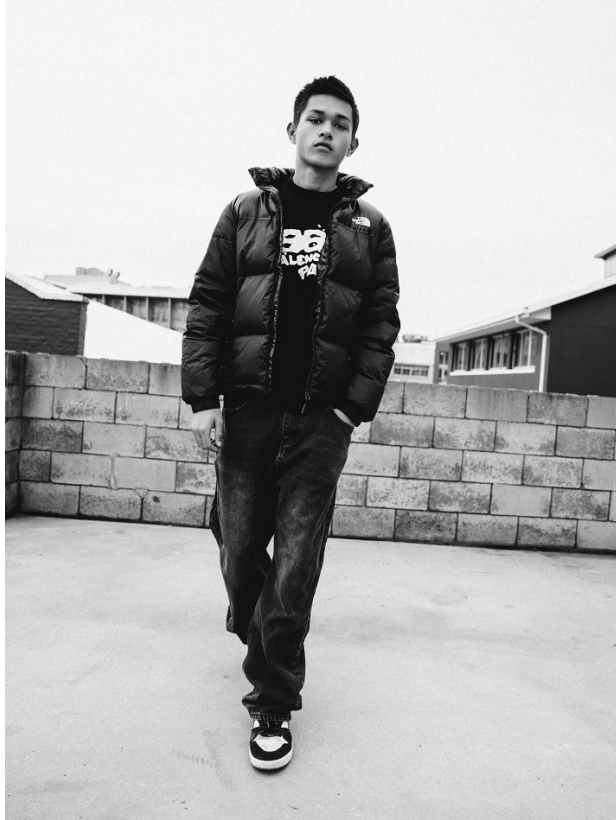

BOSS MODELS

CAPE TOWN

JUSTIN FOURIE

Height: 182cm Chest: 94cm Waist: 67cm Suit: 38 R Shoe: 11 UK Hair: Black Eyes: Brown

BOSS MODELS

CAPE TOWN

JUSTIN FOURIE

Height: 182cm Chest: 94cm Waist: 67cm Suit: 38 R Shoe: 11 UK Hair: Black Eyes: Brown

BOSS MODELS

CAPE TOWN

JUSTIN FOURIE

Height: 182cm Chest: 94cm Waist: 67cm Suit: 38 R Shoe: 11 UK Hair: Black Eyes: Brown