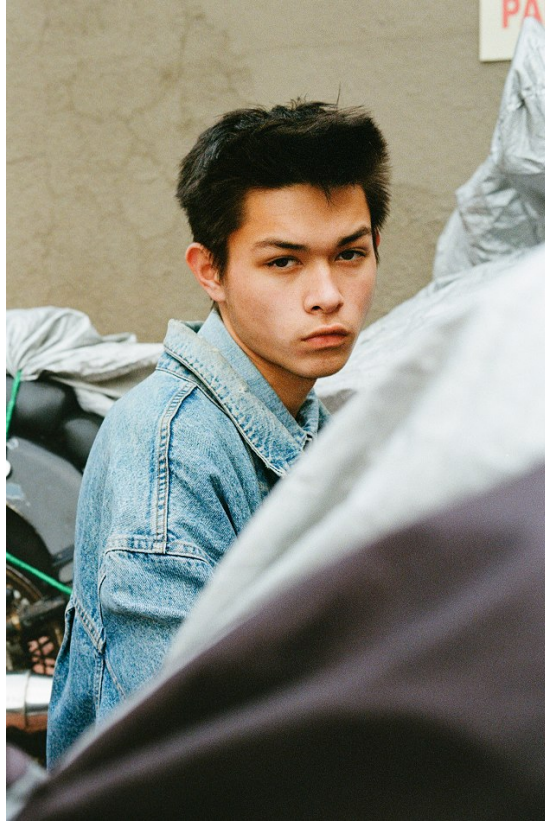

BOSS MODELS

CAPE TOWN

JUSTIN FOURIE

Height: 182cm Chest: 92cm Waist: 75cm Suit: 36 R Shoe: 11 UK Hair: Black Eyes: Brown

BOSS MODELS

CAPE TOWN

JUSTIN FOURIE

Height: 182cm Chest: 92cm Waist: 75cm Suit: 36 R Shoe: 11 UK Hair: Black Eyes: Brown

BOSS MODELS

CAPE TOWN

JUSTIN FOURIE

Height: 182cm Chest: 92cm Waist: 75cm Suit: 36 R Shoe: 11 UK Hair: Black Eyes: Brown