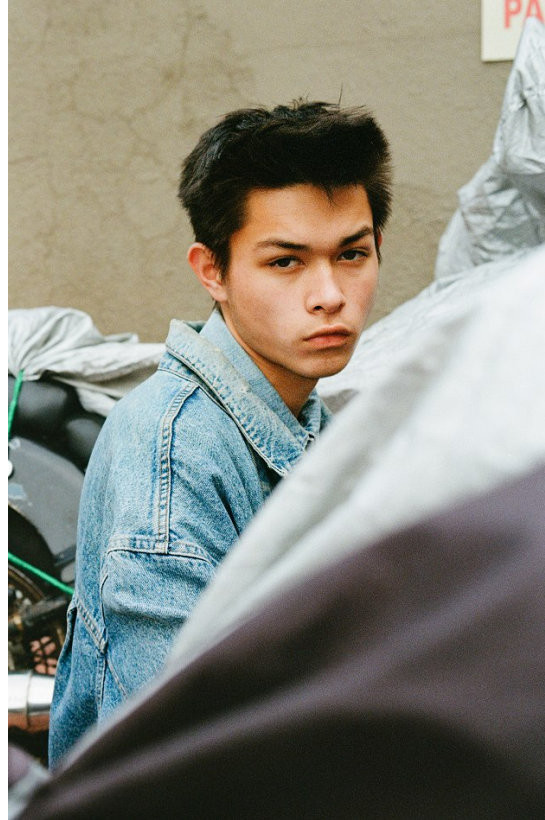

BOSS MODELS

CAPE TOWN

JUSTIN FOURIE

Height: 182cm Chest: 94cm Waist: 67cm Suit: 38 R Shoe: 11 UK Hair: Black Eyes: Brown

BOSS MODELS

CAPE TOWN

JUSTIN FOURIE

Height: 182cm Chest: 94cm Waist: 67cm Suit: 38 R Shoe: 11 UK Hair: Black Eyes: Brown

BOSS MODELS

CAPE TOWN

JUSTIN FOURIE

Height: 182cm Chest: 94cm Waist: 67cm Suit: 38 R Shoe: 11 UK Hair: Black Eyes: Brown