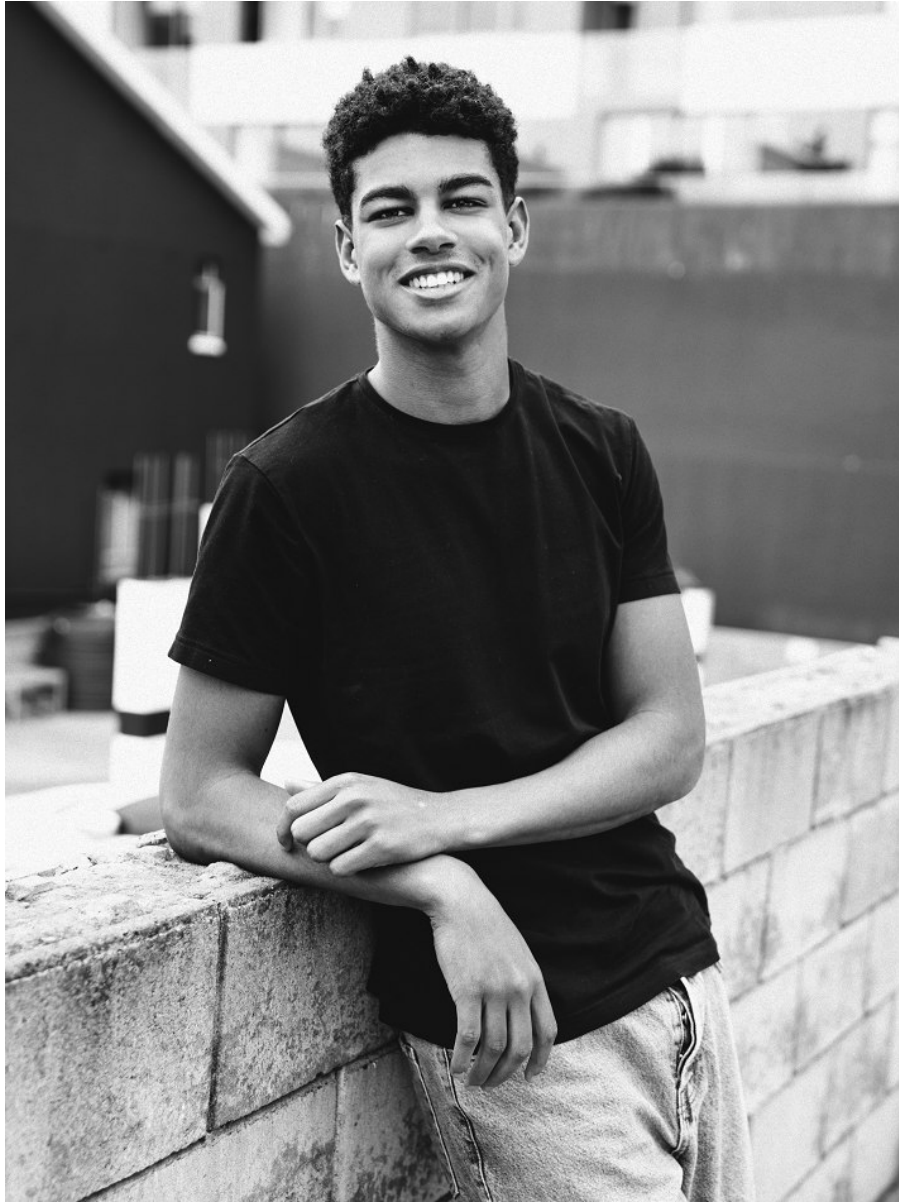

BOSS MODELS

CAPE TOWN

KYE LEGISTER

Height: 181cm Chest: 98cm Waist: 78cm Suit: 37.5 R Shoe: 11.5 UK Hair: Brown Eyes: Brown

BOSS MODELS

CAPE TOWN

KYE LEGISTER

Height: 181cm Chest: 98cm Waist: 78cm Suit: 37.5 R Shoe: 11.5 UK Hair: Brown Eyes: Brown