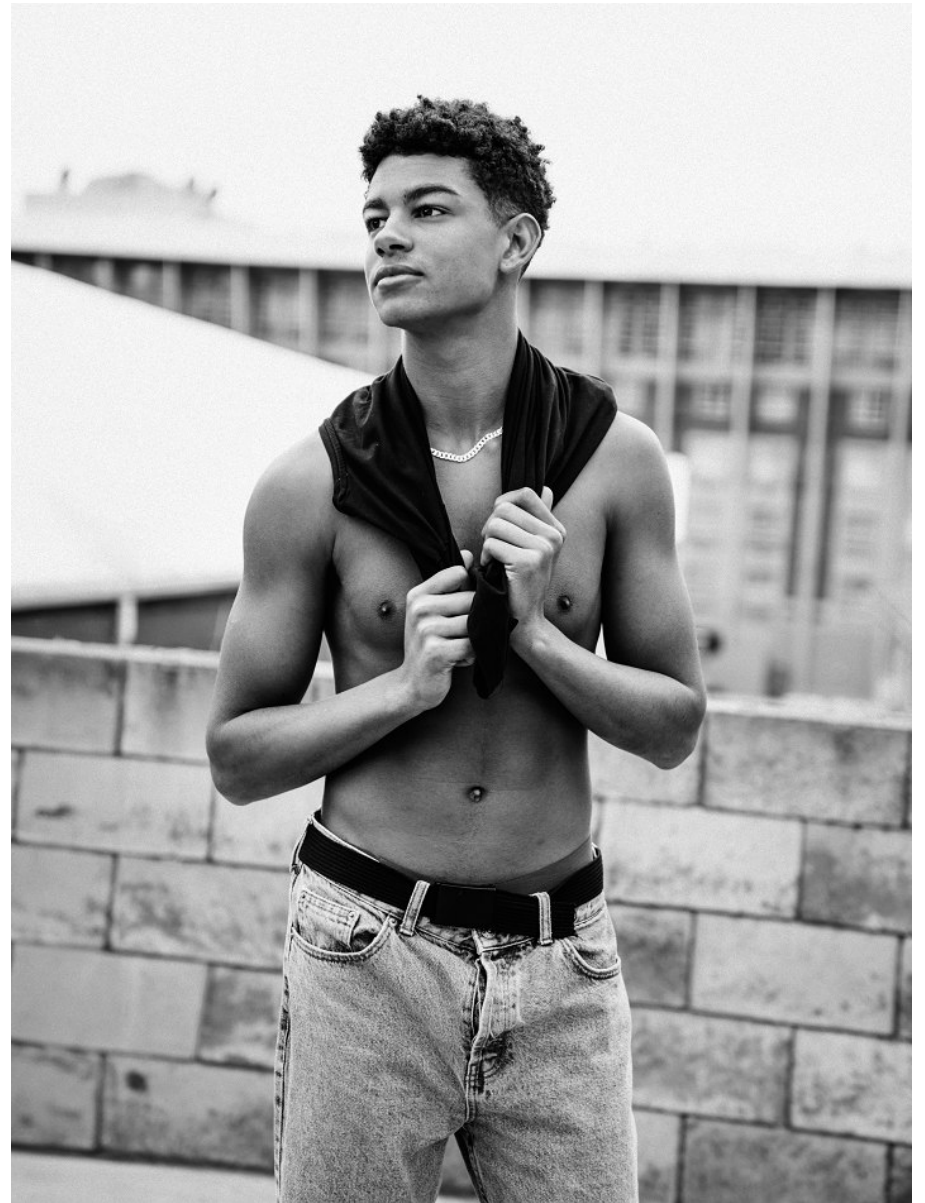

BOSS MODELS

CAPE TOWN

KYE LEGISTER

Height: 181cm Chest: 98cm Waist: 78cm Suit: 37.5 R Shoe: 11.5 UK Hair: Brown Eyes: Brown

BOSS MODELS

CAPE TOWN

KYE LEGISTER

Height: 181cm Chest: 98cm Waist: 78cm Suit: 37.5 R Shoe: 11.5 UK Hair: Brown Eyes: Brown