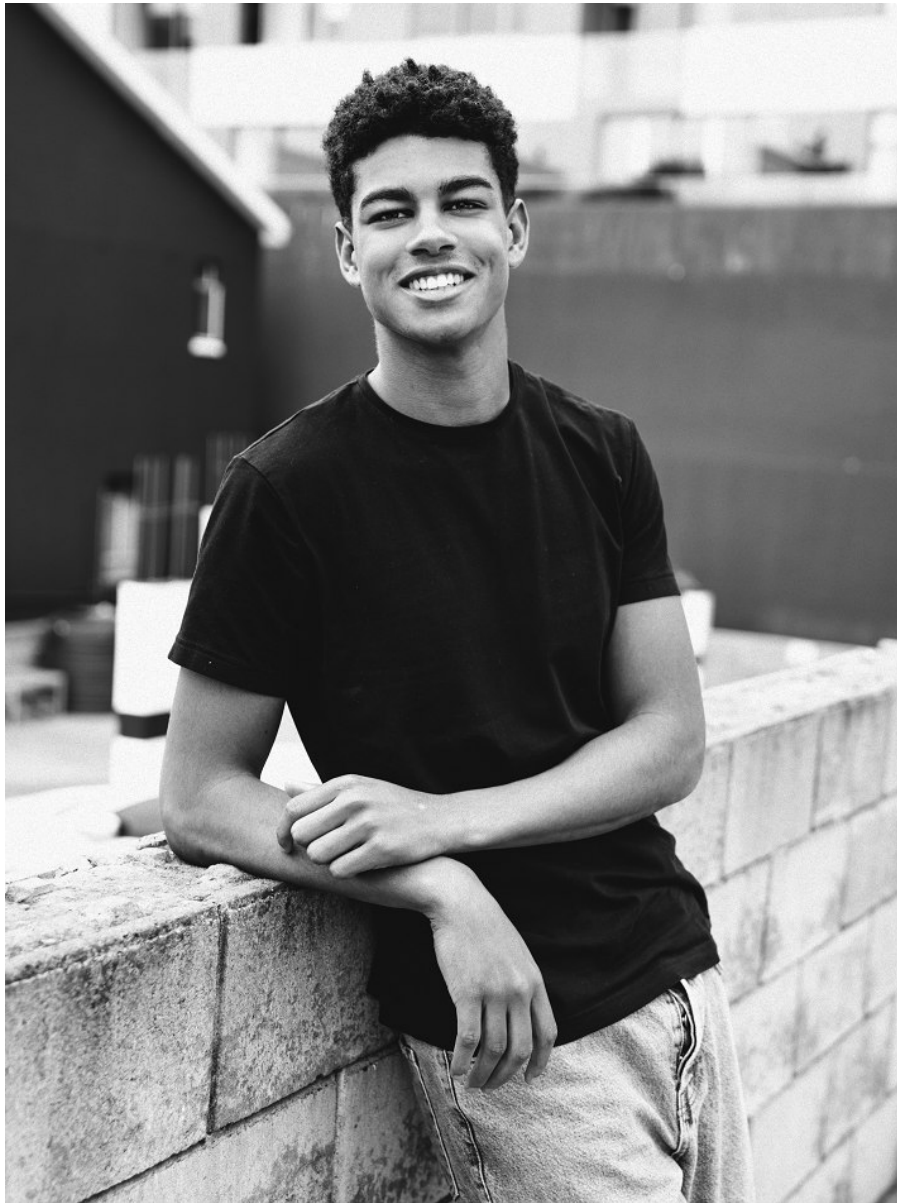

BOSS MODELS

CAPE TOWN

KYE LEGISTER

Height: 181cm Chest: 98cm Waist: 78cm Suit: 37.5 R Shoe: 11.5 UK Hair: Brown Eyes: Brown

BOSS MODELS

CAPE TOWN

KYE LEGISTER

Height: 181cm Chest: 98cm Waist: 78cm Suit: 37.5 R Shoe: 11.5 UK Hair: Brown Eyes: Brown