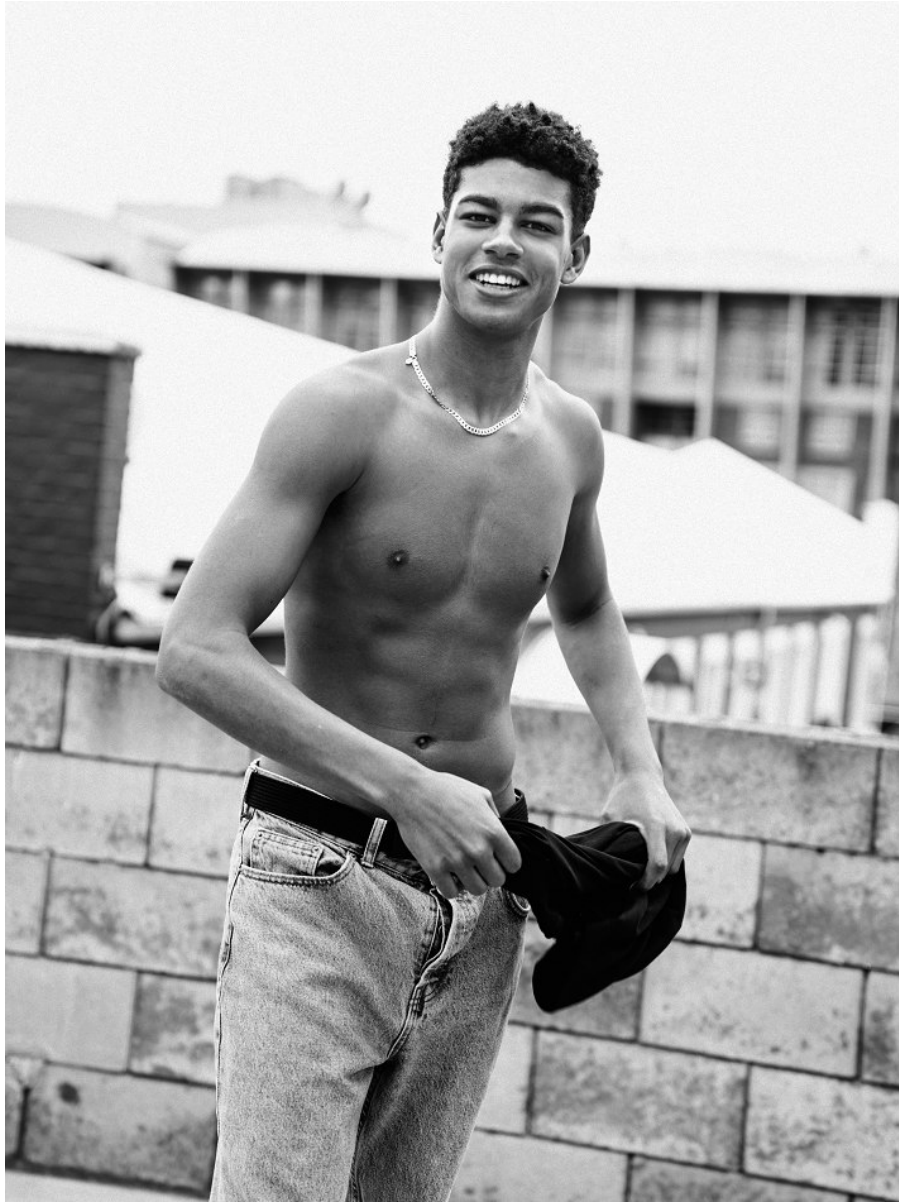

BOSS MODELS

CAPE TOWN

KYE LEGISTER

Height: 181cm Chest: 98cm Waist: 78cm Suit: 37.5 R Shoe: 11.5 UK Hair: Brown Eyes: Brown

BOSS MODELS

CAPE TOWN

KYE LEGISTER

Height: 181cm Chest: 98cm Waist: 78cm Suit: 37.5 R Shoe: 11.5 UK Hair: Brown Eyes: Brown