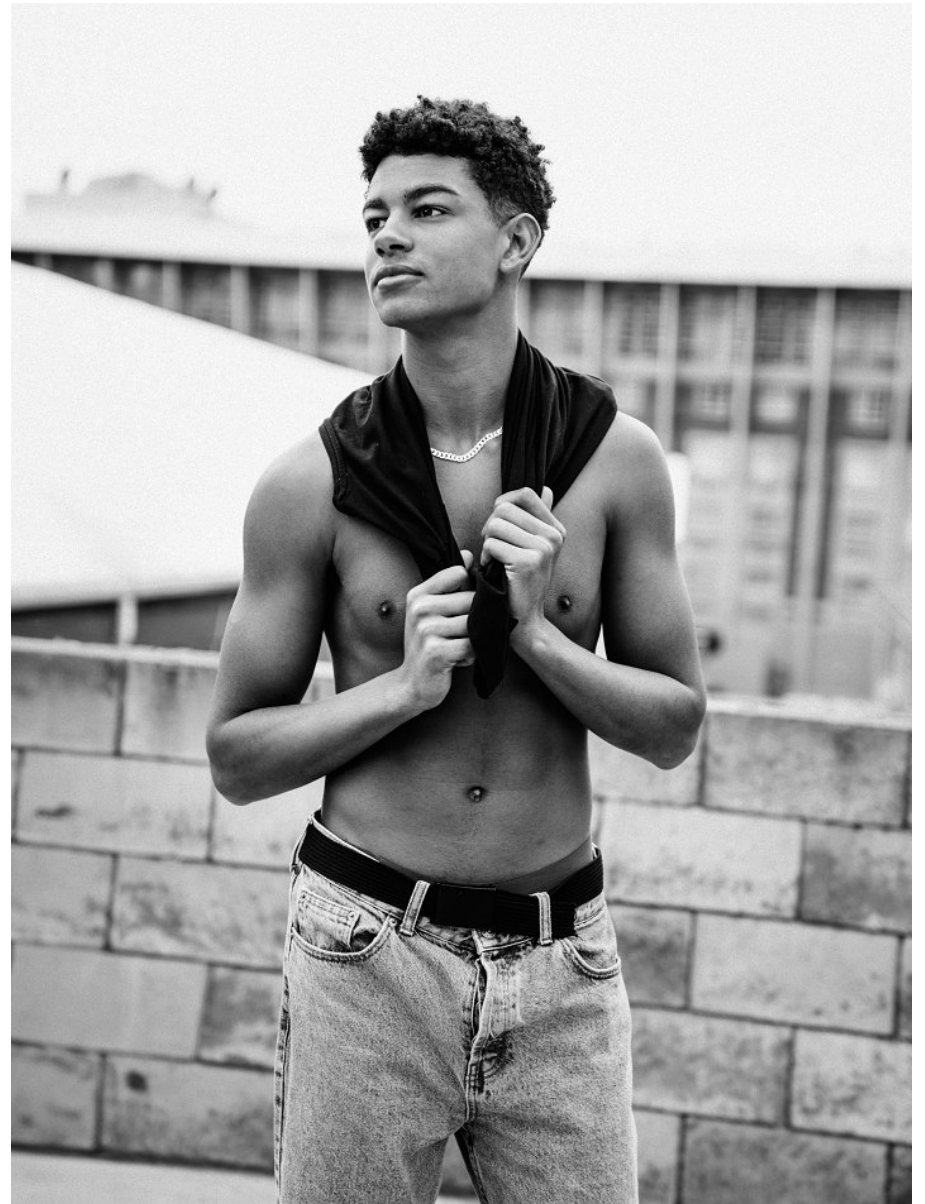

BOSS MODELS

CAPE TOWN

KYE LEGISTER

Height: 181cm Chest: 98cm Waist: 78cm Suit: 37.5 R Shoe: 11.5 UK Hair: Brown Eyes: Brown

BOSS MODELS

CAPE TOWN

KYE LEGISTER

Height: 181cm Chest: 98cm Waist: 78cm Suit: 37.5 R Shoe: 11.5 UK Hair: Brown Eyes: Brown