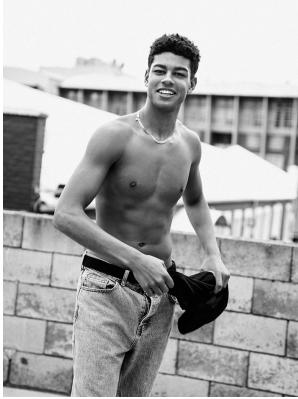

BOSS MODELS

CAPE TOWN

KYE LEGISTER

Height: 181cm Chest: 98cm Waist: 78cm Suit: 37.5 R Shoe: 11.5 UK Hair: Brown Eyes: Brown