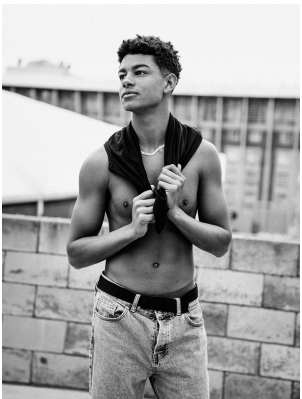

BOSS MODELS

CAPE TOWN

KYE LEGISTER

Height: 181cm Chest: 98cm Waist: 78cm Suit: 37.5 R Shoe: 11.5 UK Hair: Brown Eyes: Brown