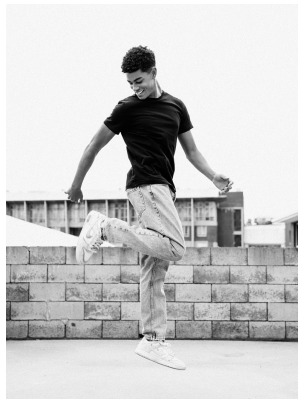

BOSS MODELS

CAPE TOWN

KYE LEGISTER

Height: 181cm Chest: 98cm Waist: 78cm Suit: 37.5 R Shoe: 11.5 UK Hair: Brown Eyes: Brown