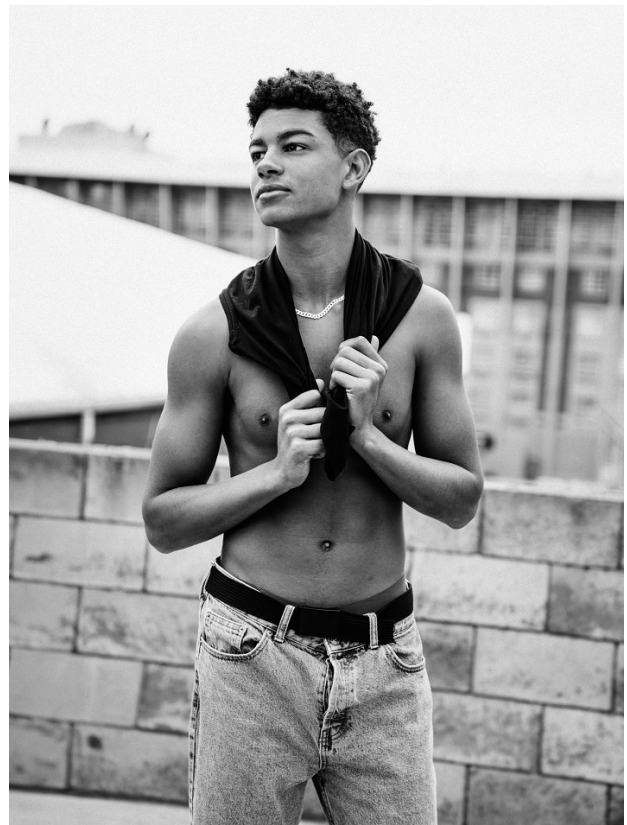

# BOSS MODELS

CAPE TOWN

**KYE LEGISTER**

Height: 181cm Chest: 98cm Waist: 78cm Suit: 37.5 R Shoe: 11.5 UK Hair: Brown Eyes: Brown

# BOSS MODELS

CAPE TOWN

## KYE LEGISTER

Height: 181cm Chest: 98cm Waist: 78cm Suit: 37.5 R Shoe: 11.5 UK Hair: Brown Eyes: Brown