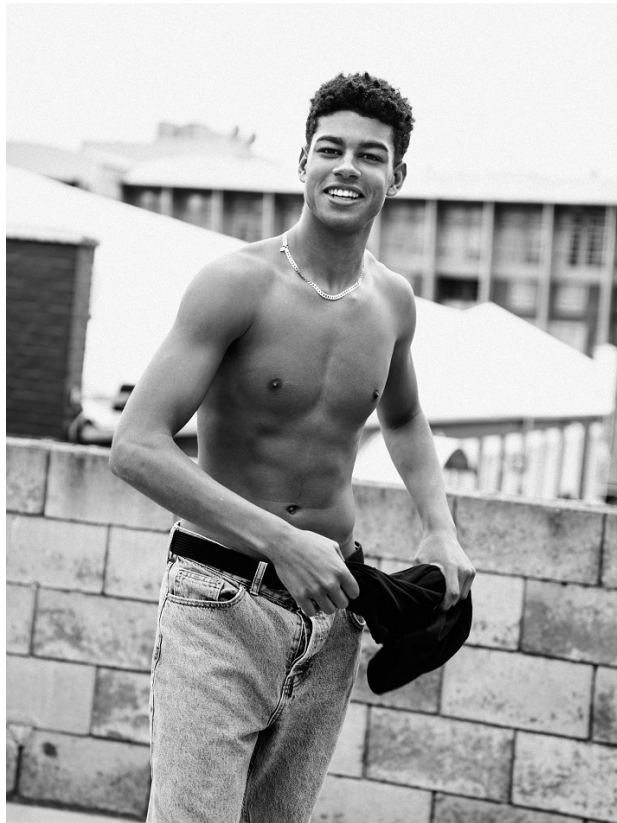

BOSS MODELS

CAPE TOWN

KYE LEGISTER

Height: 181cm Chest: 98cm Waist: 78cm Suit: 37.5 R Shoe: 11.5 UK Hair: Brown Eyes: Brown

BOSS MODELS

CAPE TOWN

KYE LEGISTER

Height: 181cm Chest: 98cm Waist: 78cm Suit: 37.5 R Shoe: 11.5 UK Hair: Brown Eyes: Brown

BOSS MODELS

CAPE TOWN

KYE LEGISTER

Height: 181cm Chest: 98cm Waist: 78cm Suit: 37.5 R Shoe: 11.5 UK Hair: Brown Eyes: Brown