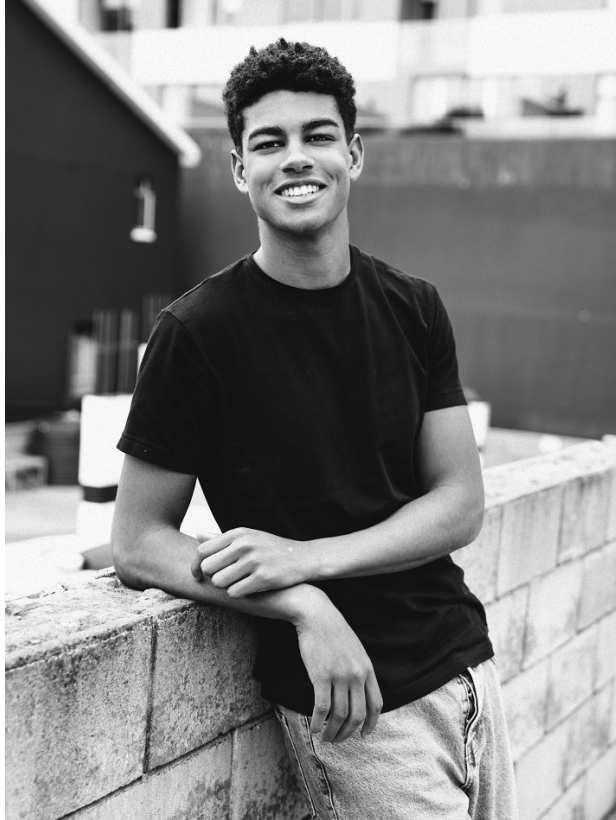

# BOSS MODELS

CAPE TOWN

**KYE LEGISTER**

Height: 181cm Chest: 98cm Waist: 78cm Suit: 37.5 R Shoe: 11.5 UK Hair: Brown Eyes: Brown

# BOSS MODELS

CAPE TOWN

## KYE LEGISTER

Height: 181cm Chest: 98cm Waist: 78cm Suit: 37.5 R Shoe: 11.5 UK Hair: Brown Eyes: Brown