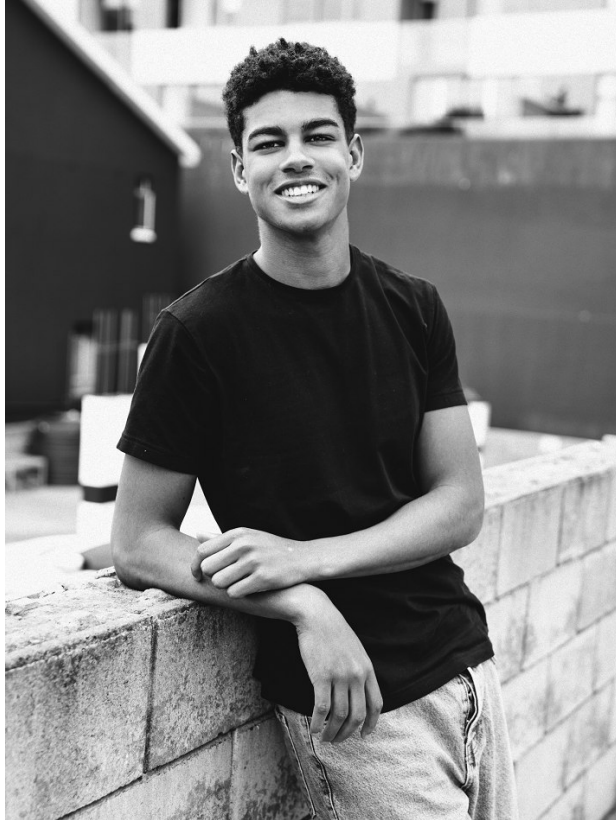

BOSS MODELS

CAPE TOWN

KYE LEGISTER

Height: 181cm Chest: 98cm Waist: 78cm Suit: 37.5 R Shoe: 11.5 UK Hair: Brown Eyes: Brown

BOSS MODELS

CAPE TOWN

KYE LEGISTER

Height: 181cm Chest: 98cm Waist: 78cm Suit: 37.5 R Shoe: 11.5 UK Hair: Brown Eyes: Brown

BOSS MODELS

CAPE TOWN

KYE LEGISTER

Height: 181cm Chest: 98cm Waist: 78cm Suit: 37.5 R Shoe: 11.5 UK Hair: Brown Eyes: Brown