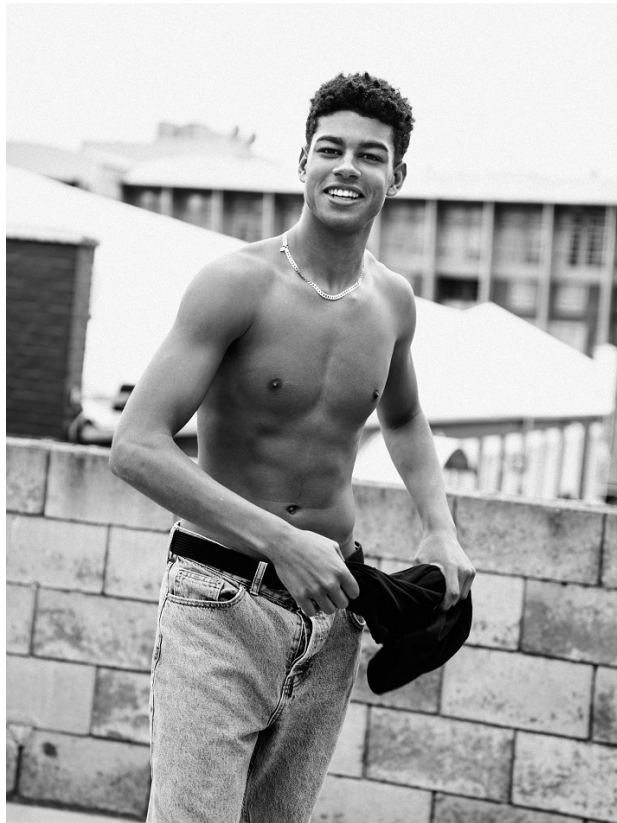

# BOSS MODELS

CAPE TOWN

**KYE LEGISTER**

Height: 181cm Chest: 98cm Waist: 78cm Suit: 37.5 R Shoe: 11.5 UK Hair: Brown Eyes: Brown

# BOSS MODELS

CAPE TOWN

## KYE LEGISTER

Height: 181cm Chest: 98cm Waist: 78cm Suit: 37.5 R Shoe: 11.5 UK Hair: Brown Eyes: Brown