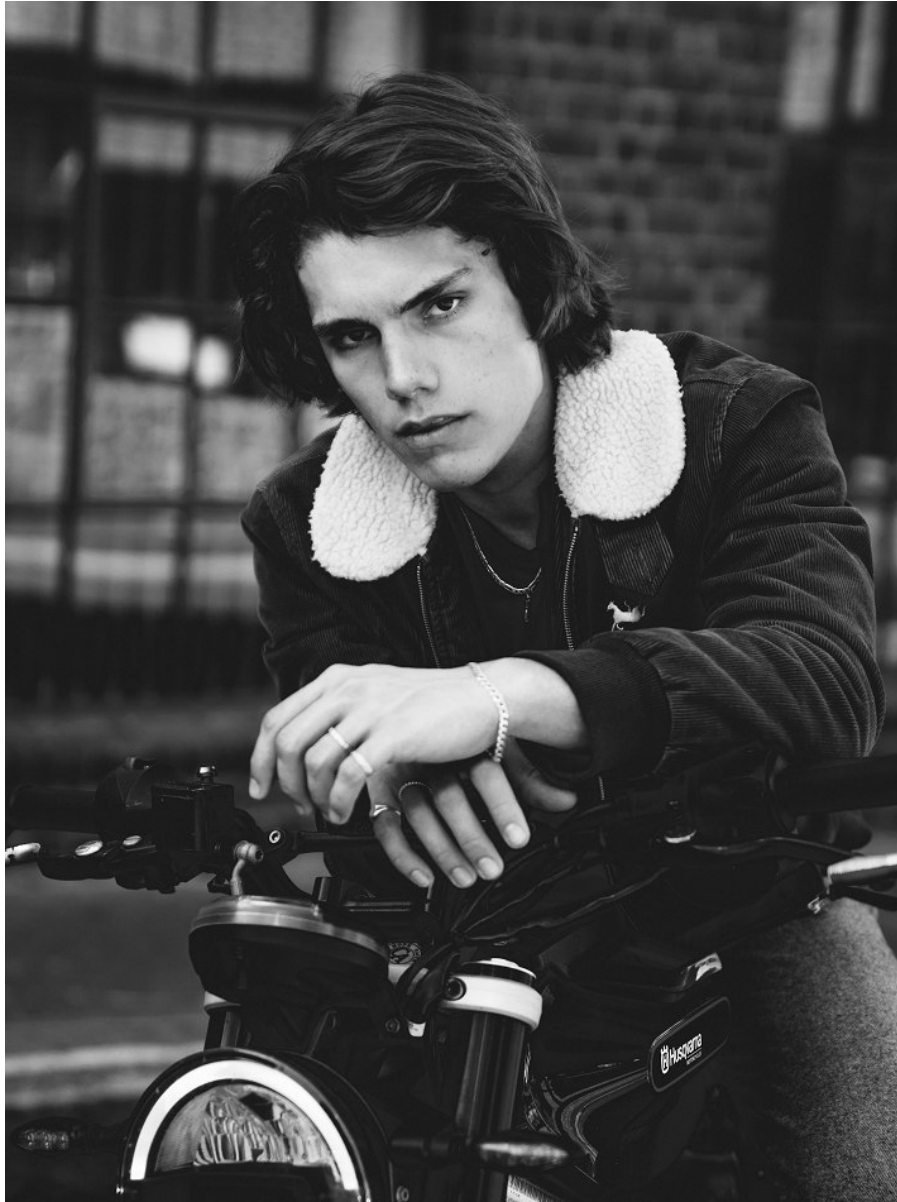

NORTON O'DONNELL

BOSS MODELS

CAPE TOWN

Height: 186cm Chest: 96cm Waist: 78cm Suit: 38 R Shoe: 10 UK Hair: Brown Eyes: Brown