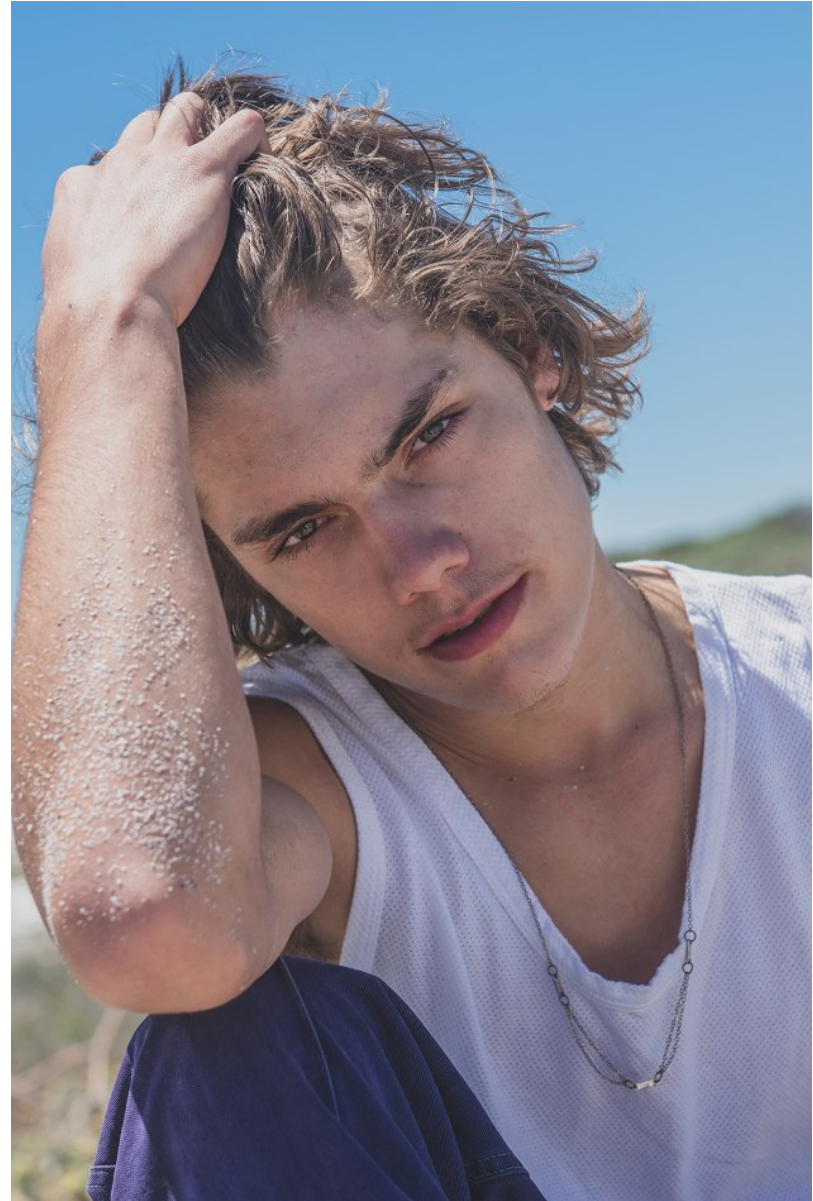

BOSS MODELS

CAPE TOWN

NORTON O'DONNELL

Height: 186cm Chest: 101cm Waist: 84cm Suit: 38 R Shoe: 10 UK Hair: Brown Eyes: Brown