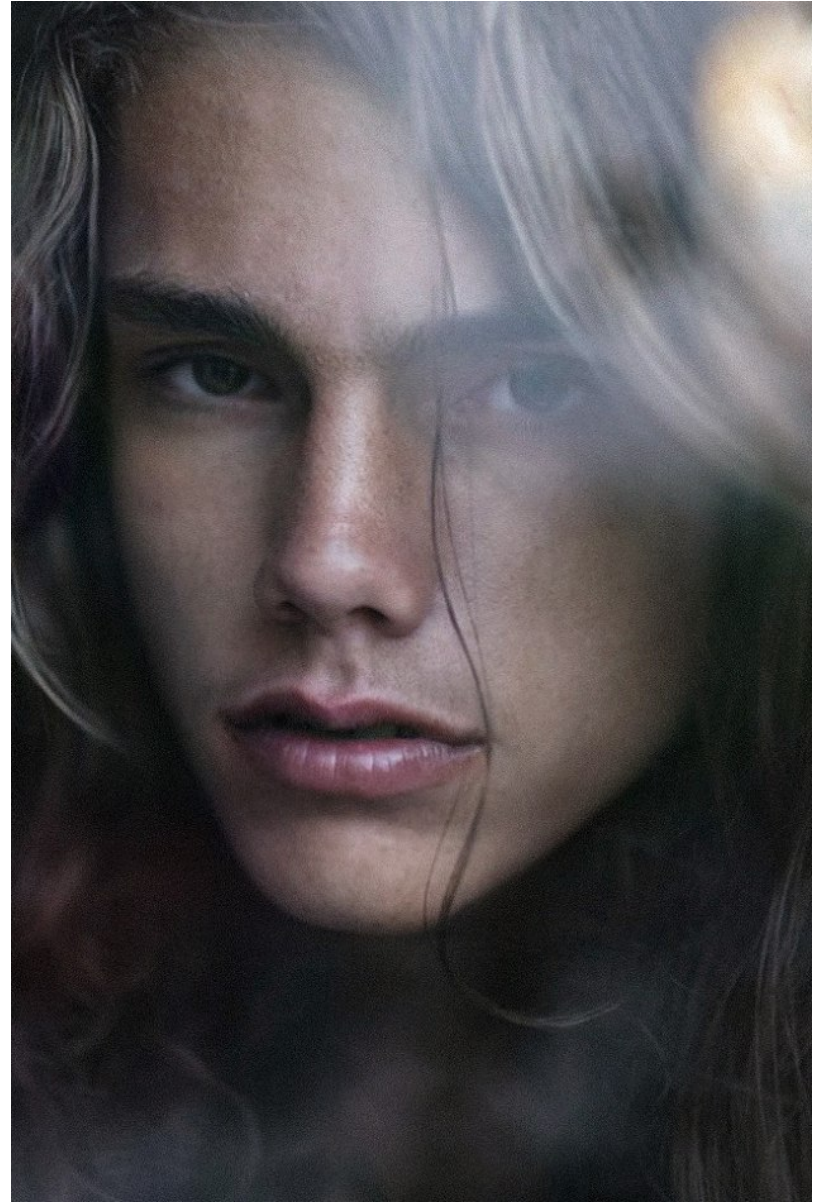

BOSS MODELS

CAPE TOWN

NORTON O'DONNELL

Height: 186cm Chest: 101cm Waist: 84cm Suit: 38 R Shoe: 10 UK Hair: Brown Eyes: Brown