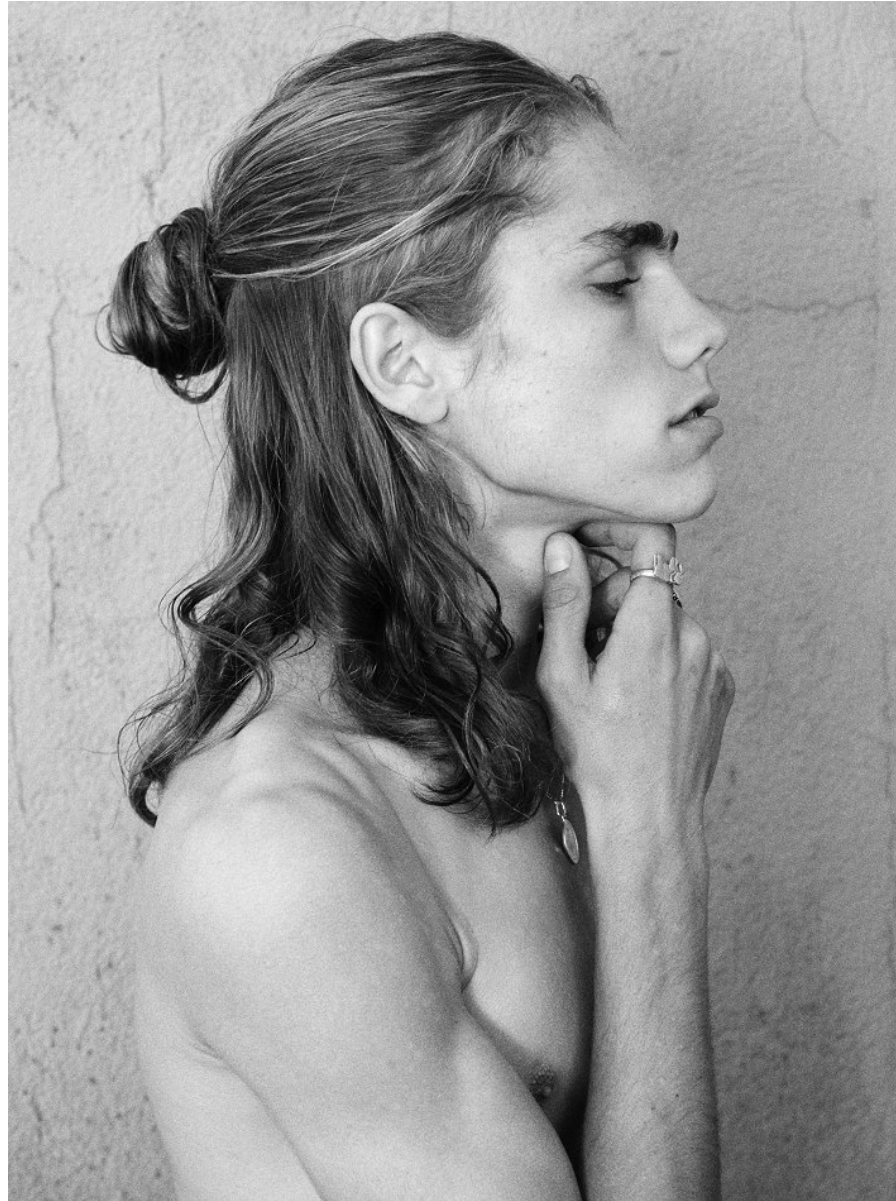

# BOSS MODELS

CAPE TOWN

NORTON O'DONNELL

Height: 186cm Chest: 101cm Waist: 84cm Suit: 38 R Shoe: 10 UK Hair: Brown Eyes: Brown