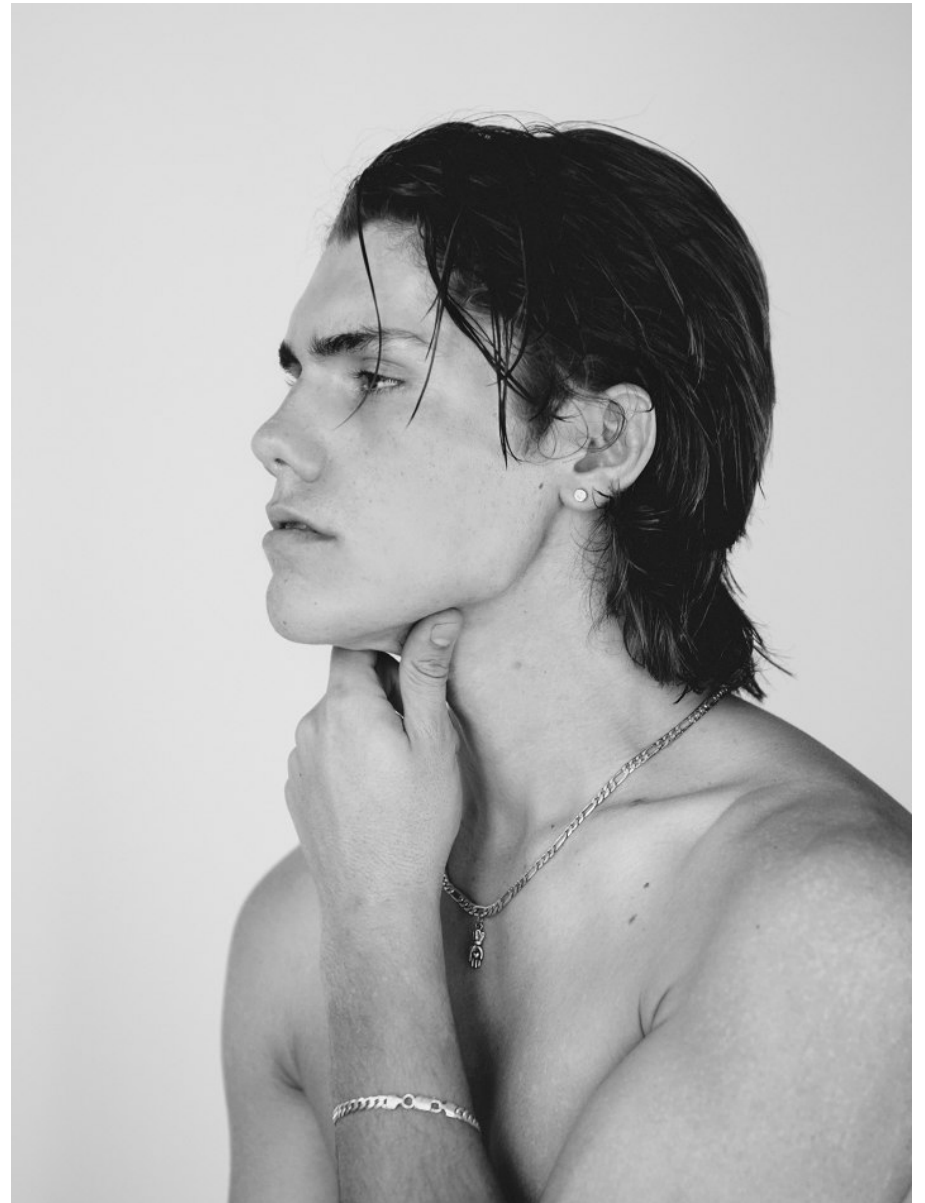

BOSS MODELS

CAPE TOWN

NORTON O'DONNELL

Height: 186cm Chest: 96cm Waist: 78cm Suit: 38 R Shoe: 10 UK Hair: Brown Eyes: Brown

BOSS MODELS

CAPE TOWN

NORTON O'DONNELL

Height: 186cm Chest: 96cm Waist: 78cm Suit: 38 R Shoe: 10 UK Hair: Brown Eyes: Brown