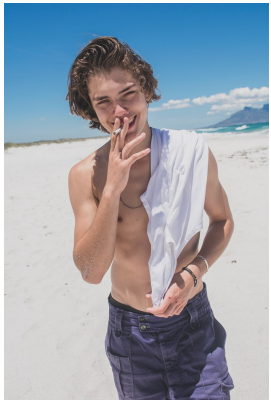

BOSS MODELS

CAPE TOWN

NORTON O'DONNELL

Height: 186cm Chest: 101cm Waist: 84cm Suit: 38 R Shoe: 10 UK Hair: Brown Eyes: Brown