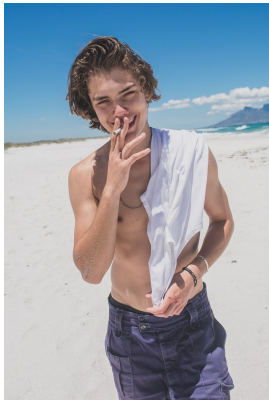

BOSS MODELS

CAPE TOWN

NORTON O'DONNELL

Height: 186cm Chest: 96cm Waist: 78cm Suit: 38 R Shoe: 10 UK Hair: Brown Eyes: Brown