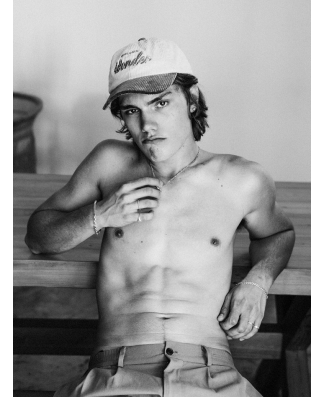

BOSS MODELS

CAPE TOWN

NORTON O'DONNELL

Height: 186cm Chest: 96cm Waist: 78cm Suit: 38 R Shoe: 10 UK Hair: Brown Eyes: Brown