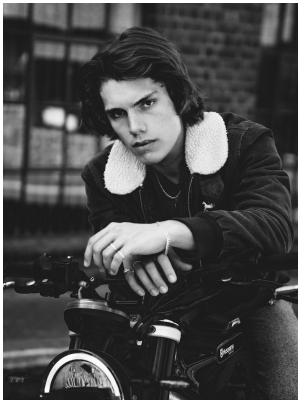

BOSS MODELS

CAPE TOWN

NORTON O'DONNELL

Height: 186cm Chest: 96cm Waist: 78cm Suit: 38 R Shoe: 10 UK Hair: Brown Eyes: Brown