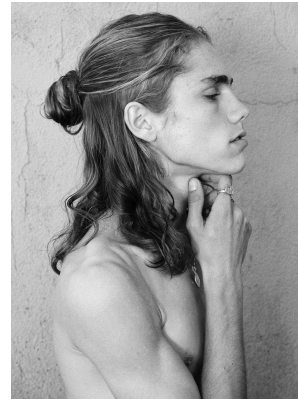

BOSS MODELS

CAPE TOWN

NORTON O'DONNELL

Height: 186cm Chest: 101cm Waist: 84cm Suit: 38 R Shoe: 10 UK Hair: Brown Eyes: Brown