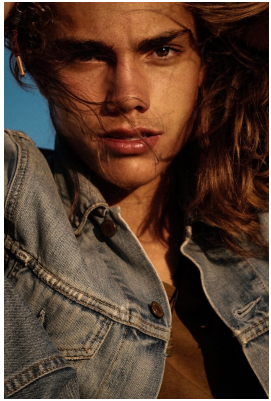

BOSS MODELS

CAPE TOWN

NORTON O'DONNELL

Height: 186cm Chest: 101cm Waist: 84cm Suit: 38 R Shoe: 10 UK Hair: Brown Eyes: Brown