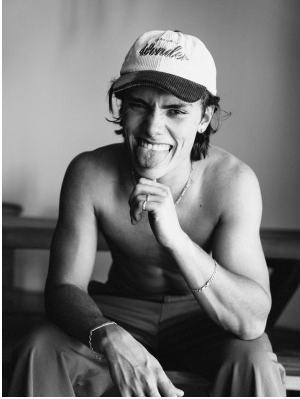

BOSS MODELS

CAPE TOWN

NORTON O'DONNELL

Height: 186cm Chest: 96cm Waist: 78cm Suit: 38 R Shoe: 10 UK Hair: Brown Eyes: Brown