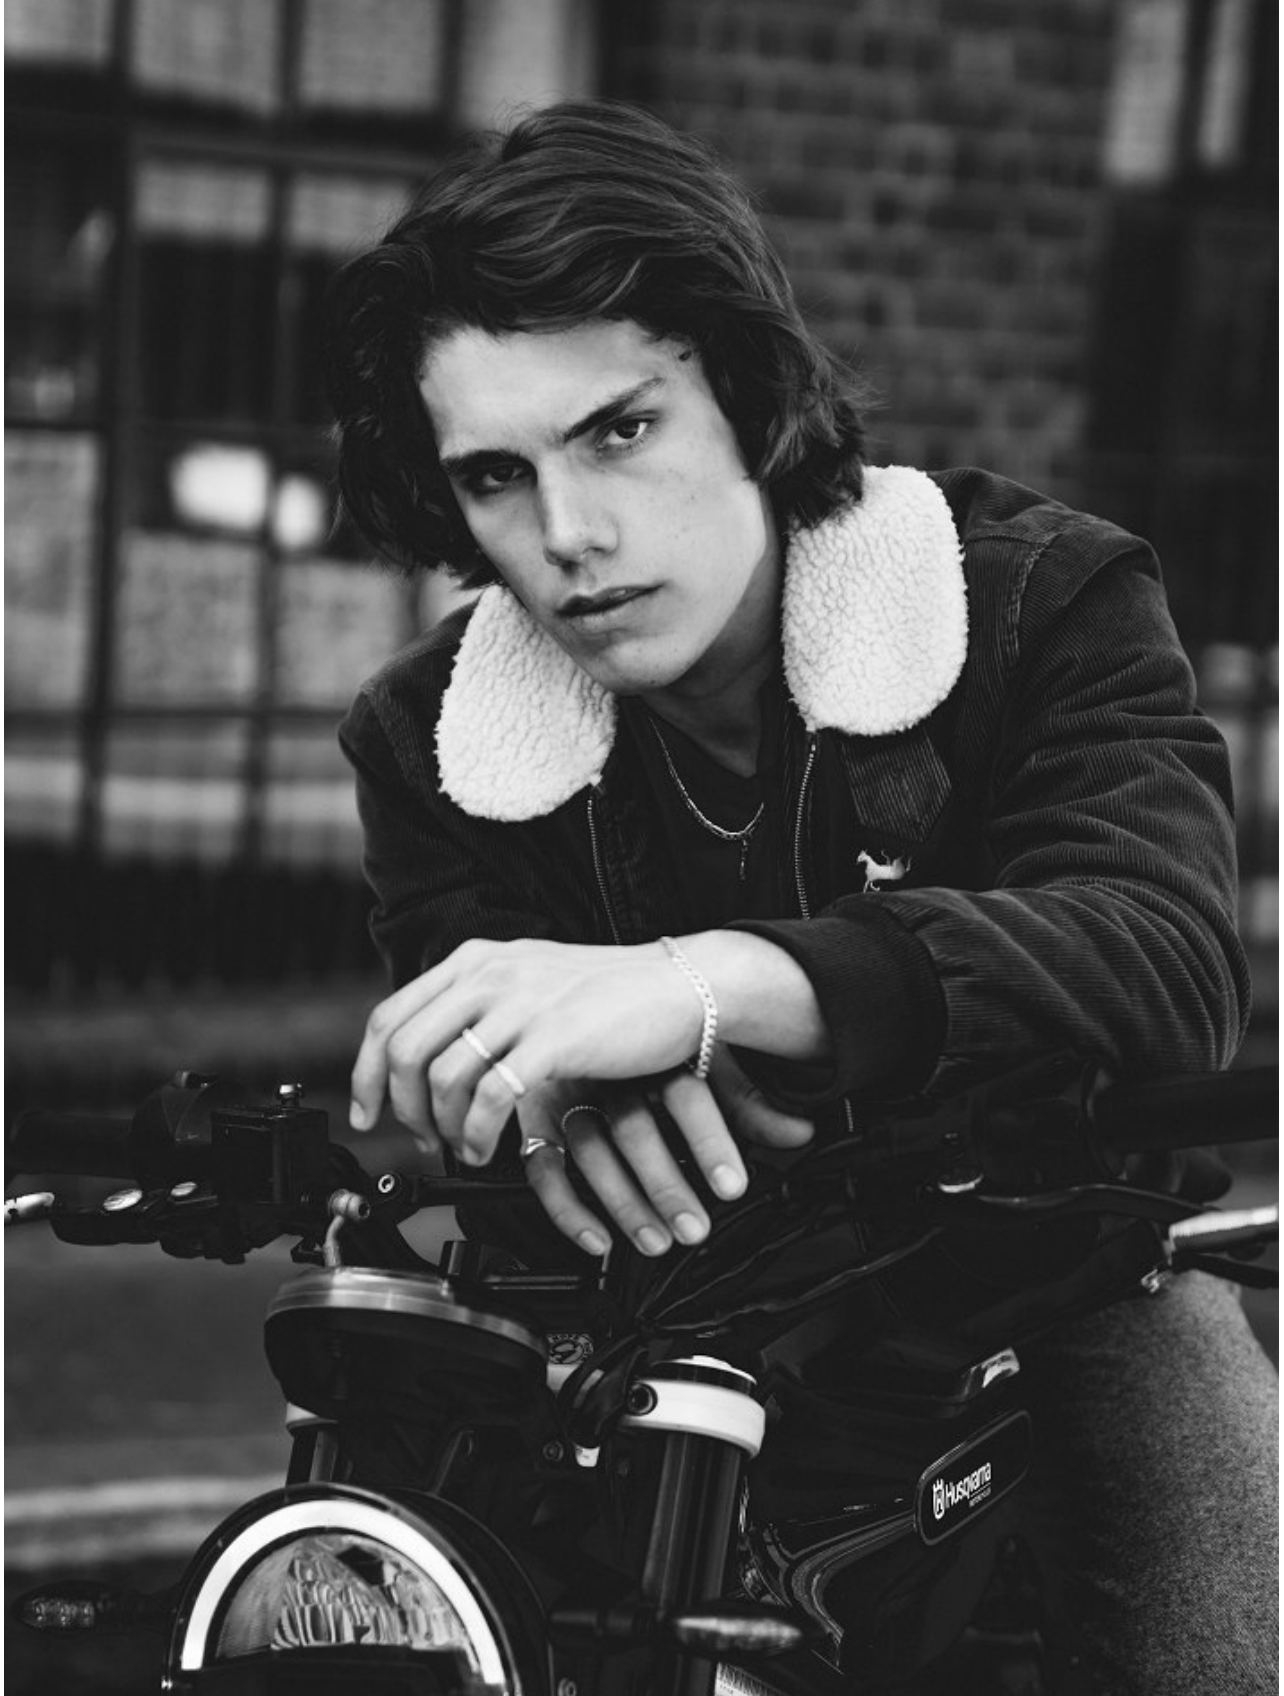

BOSS MODELS

CAPE TOWN

NORTON O'DONNELL

Height: 186cm Chest: 96cm Waist: 78cm Suit: 38 R Shoe: 10 UK Hair: Brown Eyes: Brown