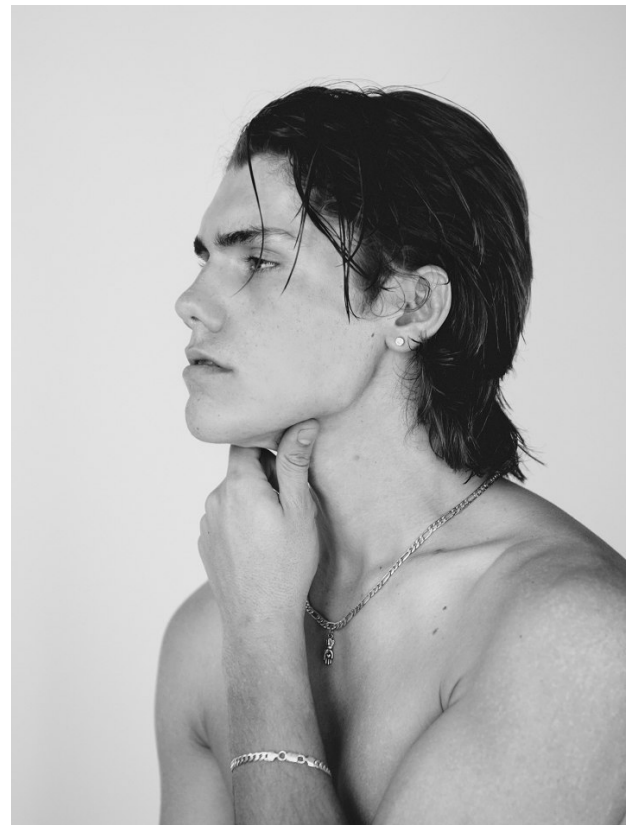

# BOSS MODELS

CAPE TOWN

## NORTON O'DONNELL

Height: 186cm Chest: 96cm Waist: 78cm Suit: 38 R Shoe: 10 UK Hair: Brown Eyes: Brown