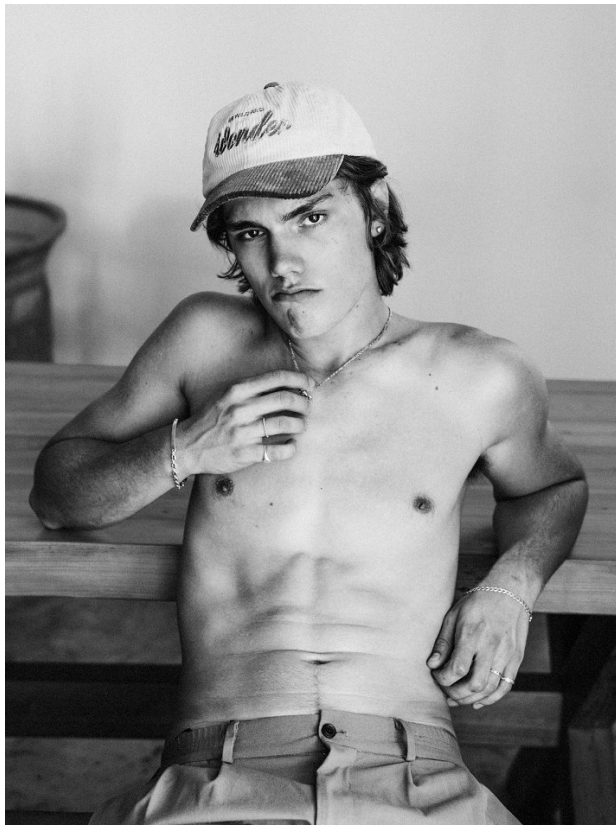

# BOSS MODELS

CAPE TOWN

## NORTON O'DONNELL

Height: 186cm Chest: 96cm Waist: 78cm Suit: 38 R Shoe: 10 UK Hair: Brown Eyes: Brown

# BOSS MODELS

CAPE TOWN

NORTON O'DONNELL

Height: 186cm Chest: 96cm Waist: 78cm Suit: 38 R Shoe: 10 UK Hair: Brown Eyes: Brown