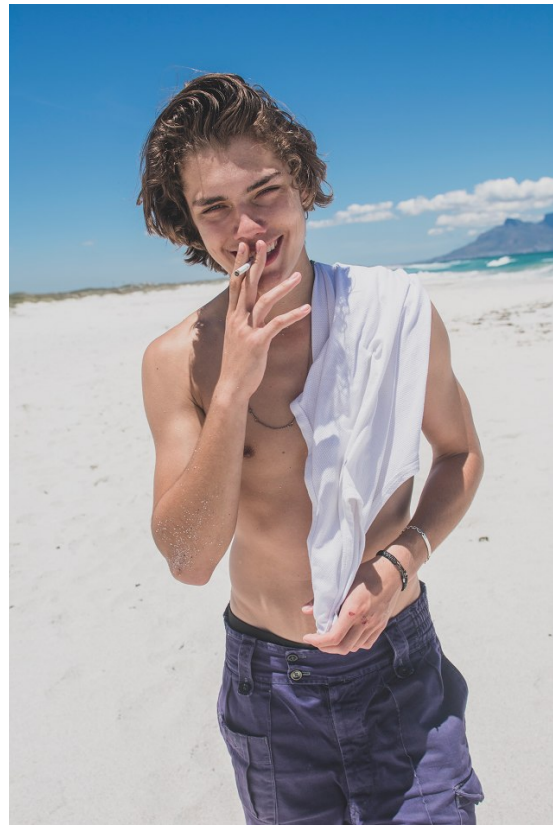

# BOSS MODELS

CAPE TOWN

## NORTON O'DONNELL

Height: 186cm Chest: 96cm Waist: 78cm Suit: 38 R Shoe: 10 UK Hair: Brown Eyes: Brown

# BOSS MODELS

CAPE TOWN

NORTON O'DONNELL

Height: 186cm Chest: 96cm Waist: 78cm Suit: 38 R Shoe: 10 UK Hair: Brown Eyes: Brown