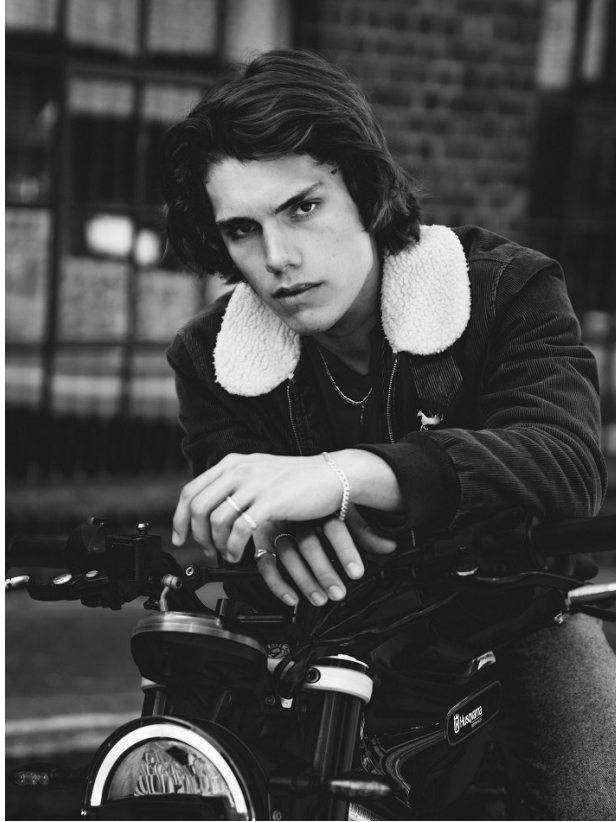

BOSS MODELS

CAPE TOWN

NORTON O'DONNELL

Height: 186cm Chest: 96cm Waist: 78cm Suit: 38 R Shoe: 10 UK Hair: Brown Eyes: Brown