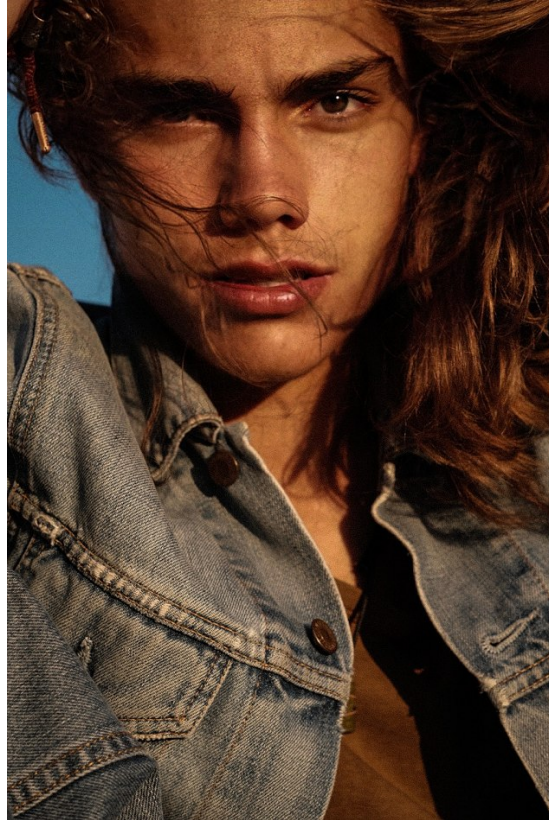

BOSS MODELS

CAPE TOWN

NORTON O'DONNELL

Height: 186cm Chest: 101cm Waist: 84cm Suit: 38 R Shoe: 10 UK Hair: Brown Eyes: Brown

BOSS MODELS

CAPE TOWN

NORTON O'DONNELL

Height: 186cm Chest: 101cm Waist: 84cm Suit: 38 R Shoe: 10 UK Hair: Brown Eyes: Brown

BOSS MODELS

CAPE TOWN

NORTON O'DONNELL

Height: 186cm Chest: 101cm Waist: 84cm Suit: 38 R Shoe: 10 UK Hair: Brown Eyes: Brown