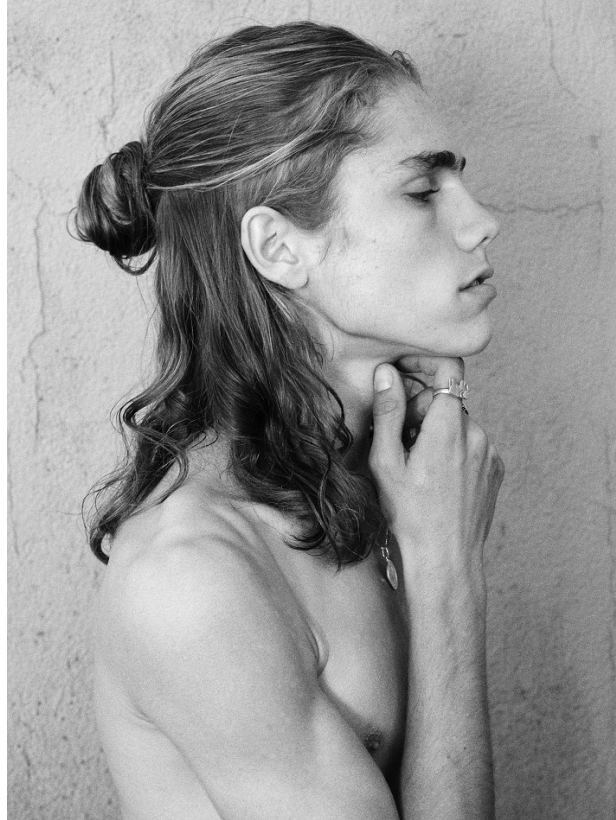

BOSS MODELS

CAPE TOWN

NORTON O'DONNELL

Height: 186cm Chest: 101cm Waist: 84cm Suit: 38 R Shoe: 10 UK Hair: Brown Eyes: Brown

BOSS MODELS

CAPE TOWN

NORTON O'DONNELL

Height: 186cm Chest: 101cm Waist: 84cm Suit: 38 R Shoe: 10 UK Hair: Brown Eyes: Brown

BOSS MODELS

CAPE TOWN

NORTON O'DONNELL

Height: 186cm Chest: 101cm Waist: 84cm Suit: 38 R Shoe: 10 UK Hair: Brown Eyes: Brown