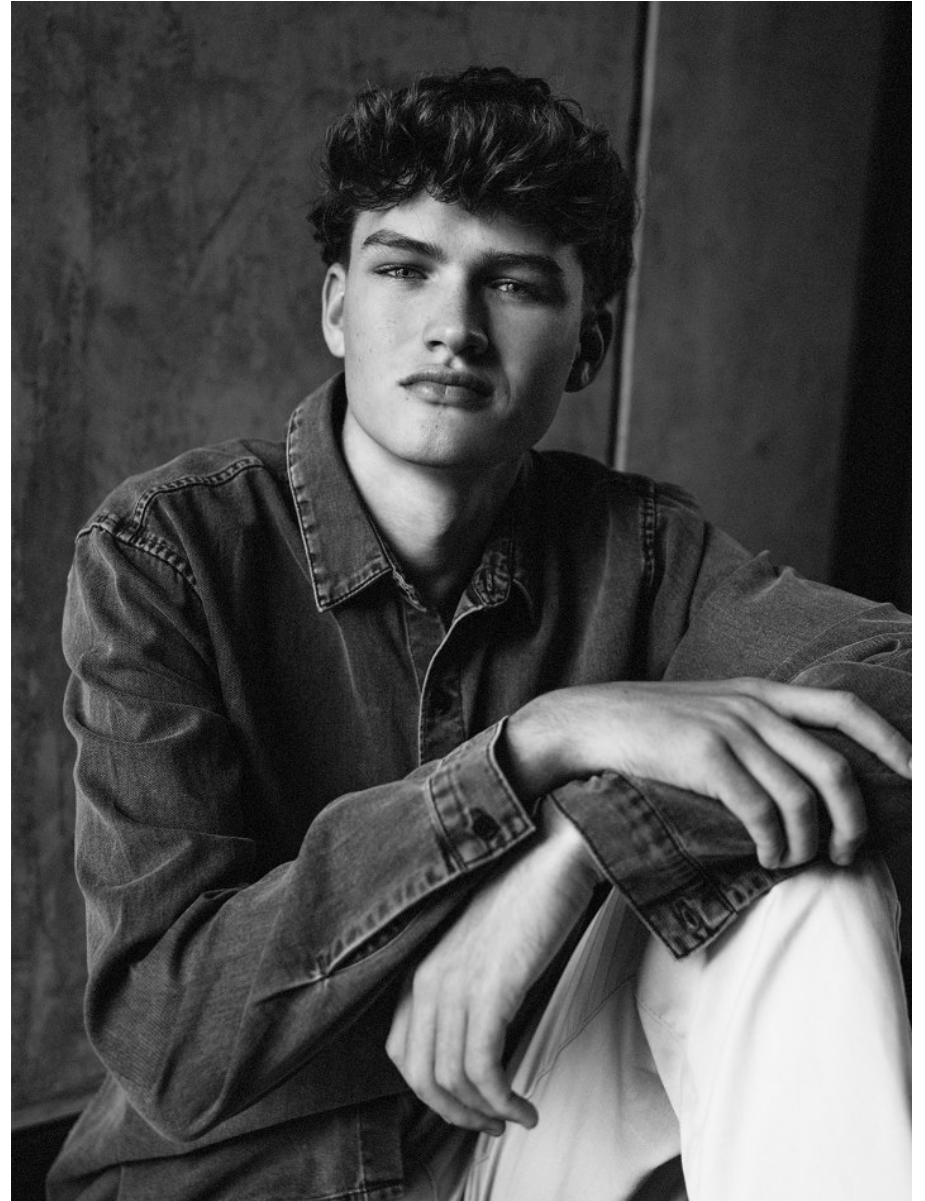

BOSS MODELS

CAPE TOWN

MATTHEW LAVAGNA

Height: 183cm Chest: 90cm Waist: 74cm Shoe: 10 UK Hair: Light Brown Eyes: Blue/Grey

BOSS MODELS

CAPE TOWN

MATTHEW LAVAGNA

Height: 183cm Chest: 90cm Waist: 74cm Shoe: 10 UK Hair: Light Brown Eyes: Blue/Grey