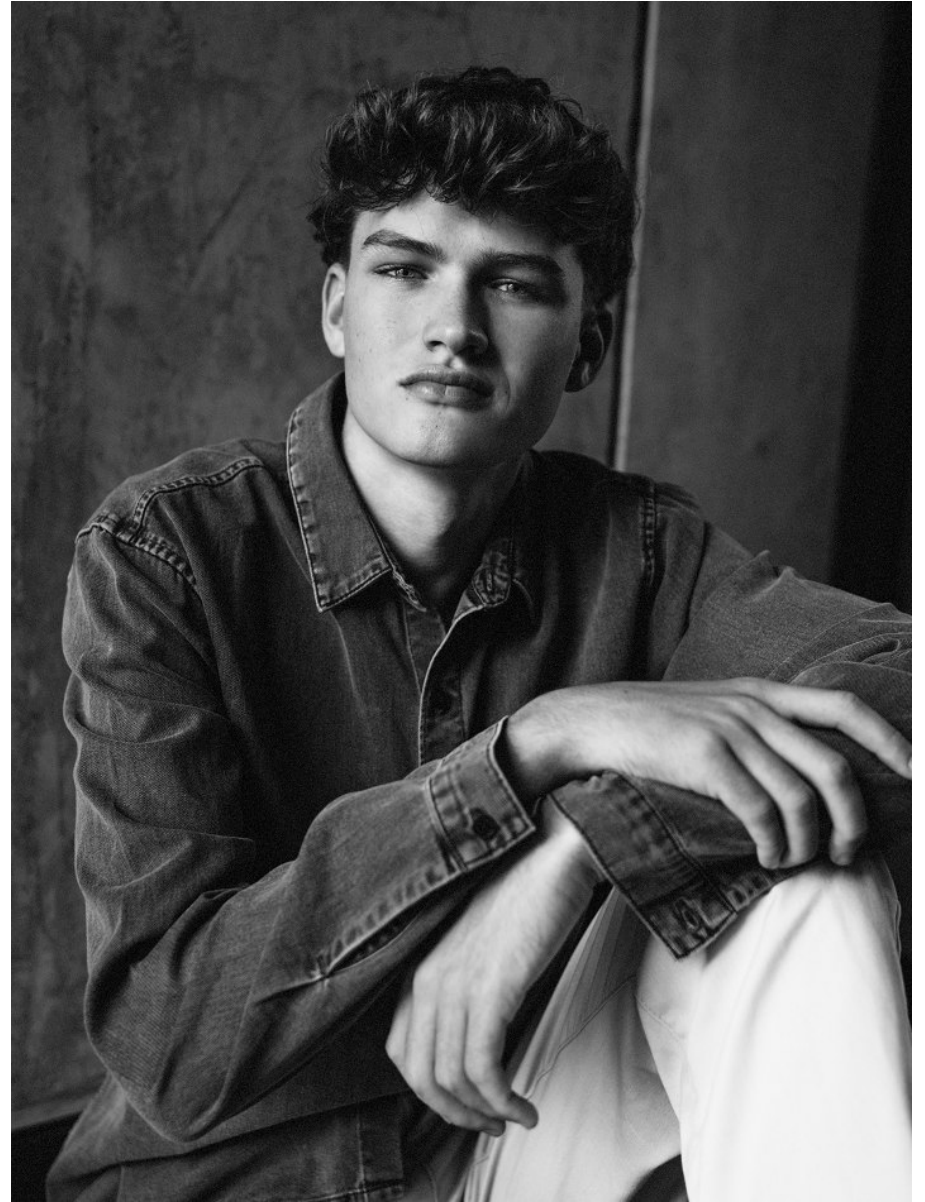

# BOSS MODELS

CAPE TOWN

MATTHEW LAVAGNA

Height: 183cm Chest: 90cm Waist: 74cm Shoe: 10 UK Hair: Light Brown Eyes: Blue/Grey

# BOSS MODELS

CAPE TOWN

**MATTHEW LAVAGNA**

Height: 183cm Chest: 90cm Waist: 74cm Shoe: 10 UK Hair: Light Brown Eyes: Blue/Grey