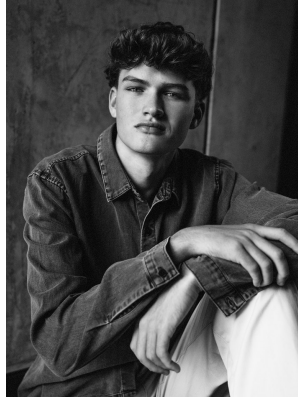

BOSS MODELS

CAPE TOWN

MATTHEW LAVAGNA

Height: 183cm Chest: 90cm Waist: 74cm Shoe: 10 UK Hair: Light Brown Eyes: Blue/Grey