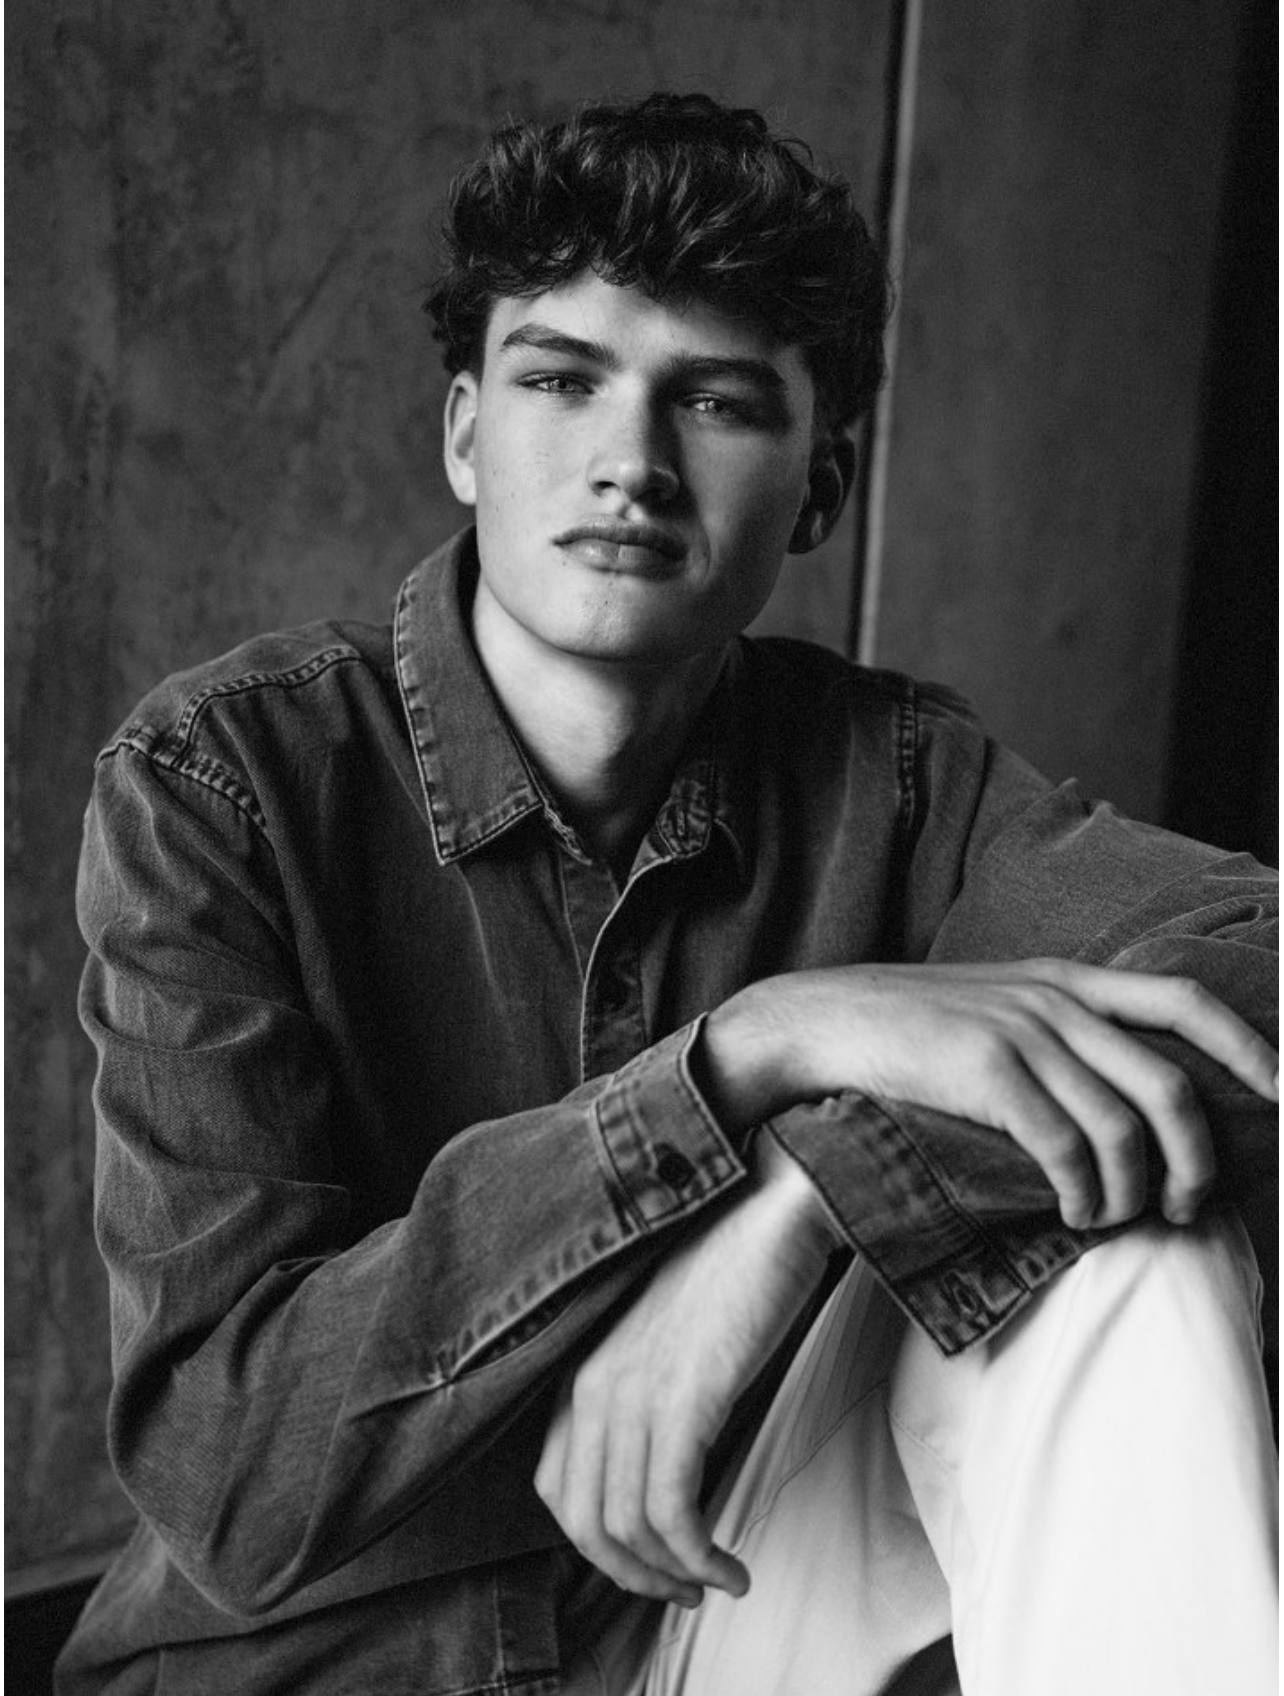

BOSS MODELS

CAPE TOWN

MATTHEW LAVAGNA

Height: 183cm Chest: 90cm Waist: 74cm Shoe: 10 UK Hair: Light Brown Eyes: Blue/Grey

BOSS MODELS

CAPE TOWN

MATTHEW LAVAGNA

Height: 183cm Chest: 90cm Waist: 74cm Shoe: 10 UK Hair: Light Brown Eyes: Blue/Grey