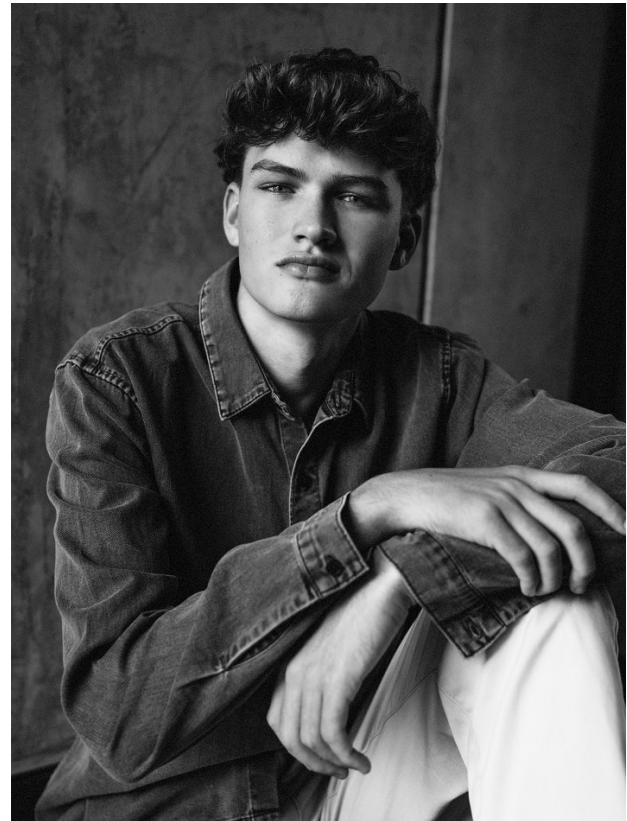

BOSS MODELS

CAPE TOWN

MATTHEW LAVAGNA

Height: 183cm Chest: 90cm Waist: 74cm Shoe: 10 UK Hair: Light Brown Eyes: Blue/Grey

BOSS MODELS

CAPE TOWN

MATTHEW LAVAGNA

Height: 183cm Chest: 90cm Waist: 74cm Shoe: 10 UK Hair: Light Brown Eyes: Blue/Grey