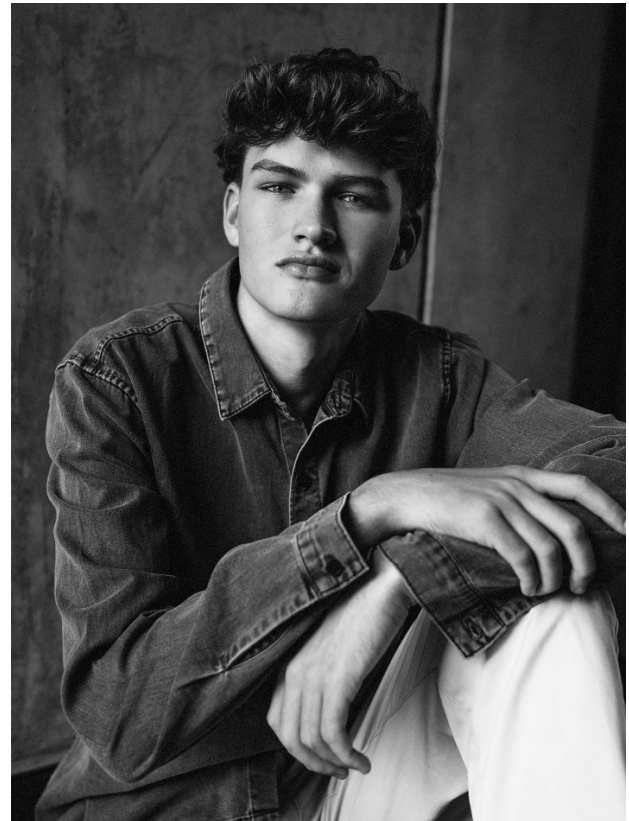

BOSS MODELS

CAPE TOWN

MATTHEW LAVAGNA

Height: 183cm Chest: 90cm Waist: 74cm Shoe: 10 UK Hair: Light Brown Eyes: Blue/Grey

BOSS MODELS

CAPE TOWN

MATTHEW LAVAGNA

Height: 183cm Chest: 90cm Waist: 74cm Shoe: 10 UK Hair: Light Brown Eyes: Blue/Grey