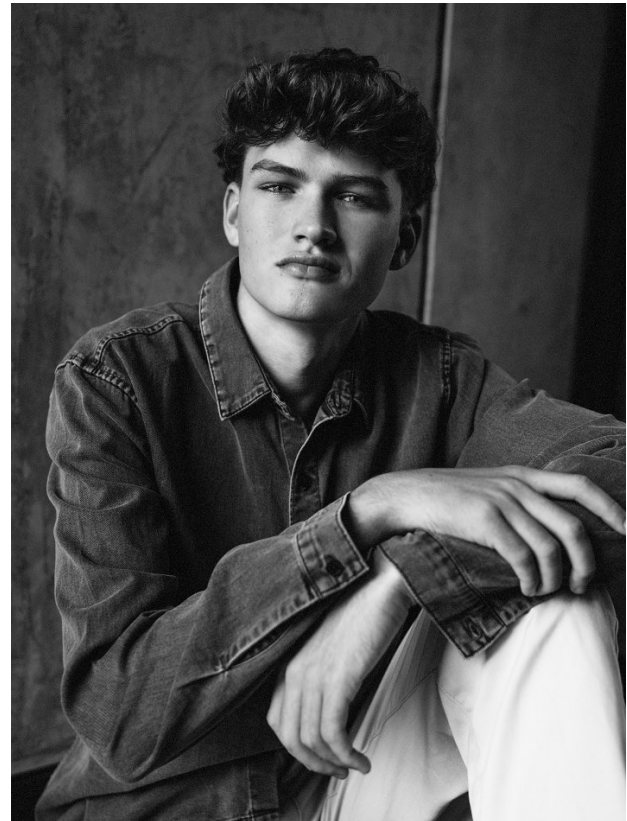

# BOSS MODELS

CAPE TOWN

**MATTHEW LAVAGNA**

Height: 183cm Chest: 90cm Waist: 74cm Shoe: 10 UK Hair: Light Brown Eyes: Blue/Grey