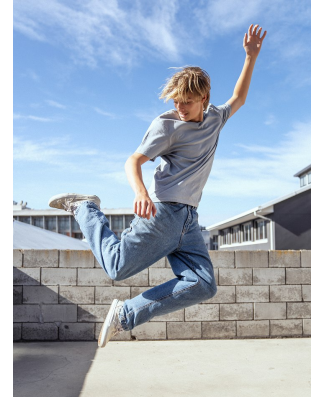

# BOSS MODELS

CAPE TOWN

## HENRY JOUBERT

Height: 181cm Chest: 95cm Waist: 68cm Suit: 37 R Shoe: 9 UK Hair: Blonde Eyes: Blue