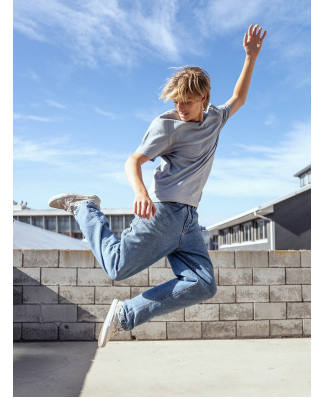

BOSS MODELS

CAPE TOWN

HENRY JOUBERT

Height: 181cm Chest: 95cm Waist: 68cm Suit: 37 R Shoe: 9 UK Hair: Blonde Eyes: Blue