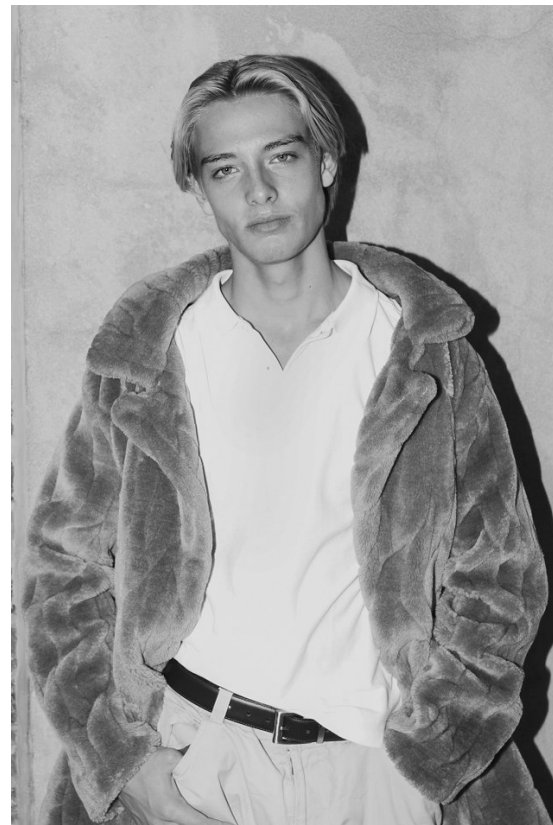

BOSS MODELS

CAPE TOWN

HENRY JOUBERT

Height: 181cm Chest: 95cm Waist: 68cm Suit: 37 R Shoe: 9 UK Hair: Blonde Eyes: Blue

BOSS MODELS

CAPE TOWN

HENRY JOUBERT

Height: 181cm Chest: 95cm Waist: 68cm Suit: 37 R Shoe: 9 UK Hair: Blonde Eyes: Blue