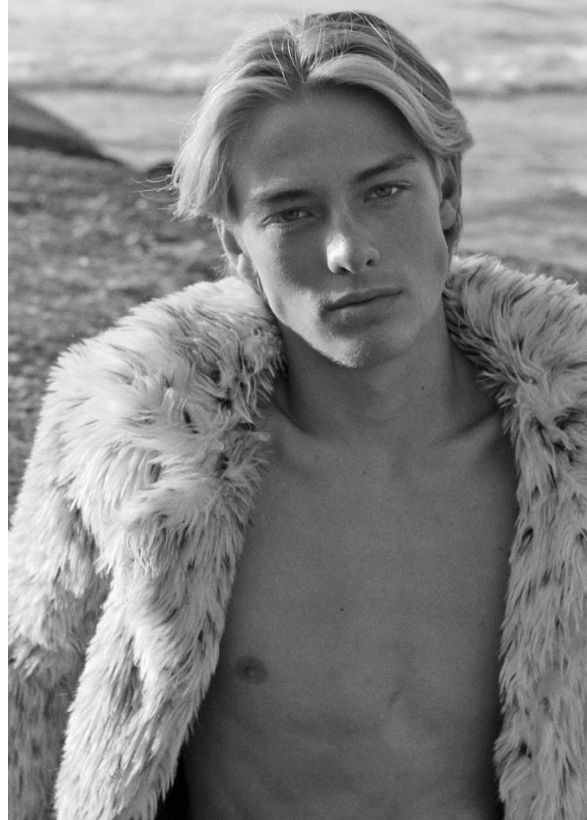

BOSS MODELS

CAPE TOWN

HENRY JOUBERT

Height: 181cm Chest: 95cm Waist: 68cm Suit: 37 R Shoe: 9 UK Hair: Blonde Eyes: Blue

BOSS MODELS

CAPE TOWN

HENRY JOUBERT

Height: 181cm Chest: 95cm Waist: 68cm Suit: 37 R Shoe: 9 UK Hair: Blonde Eyes: Blue