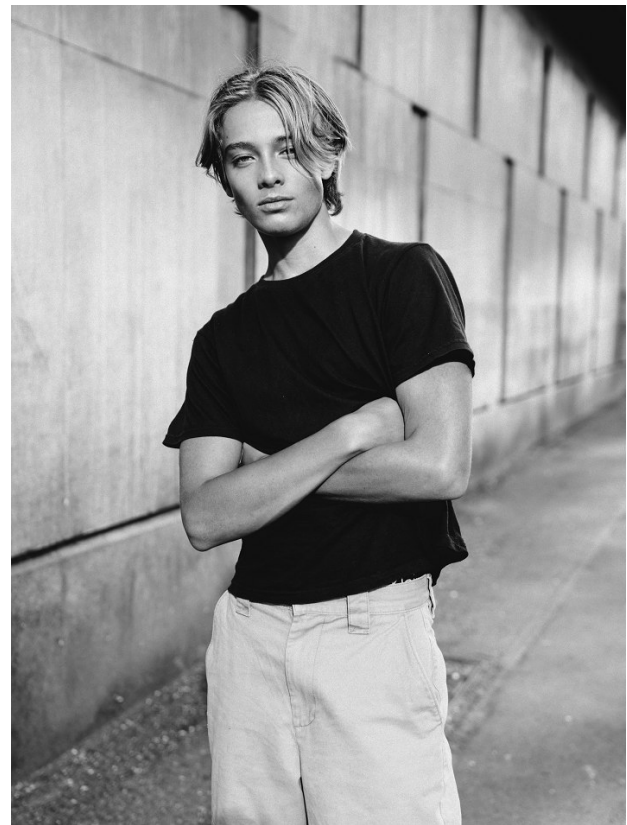

# BOSS MODELS

CAPE TOWN

HENRY JOUBERT

Height: 181cm Chest: 95cm Waist: 68cm Suit: 37 R Shoe: 9 UK Hair: Blonde Eyes: Blue