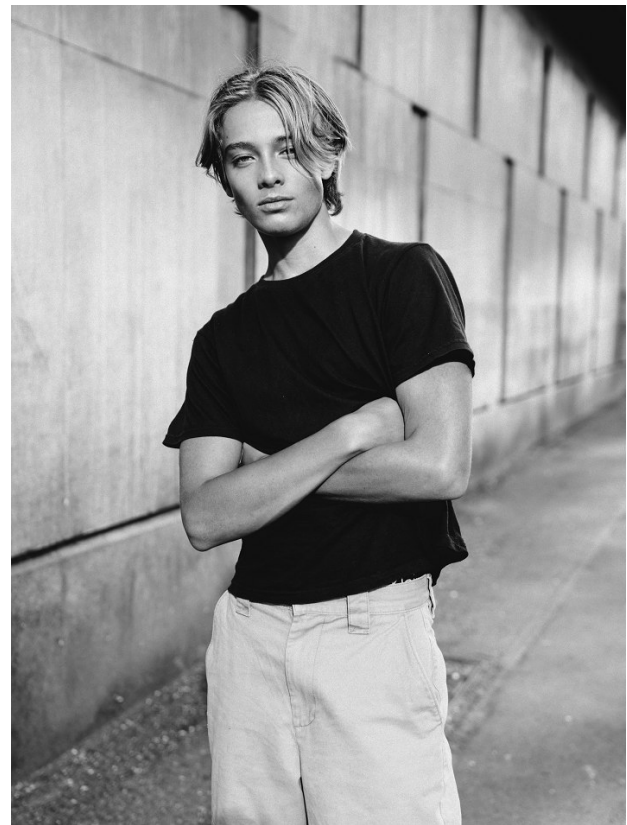

BOSS MODELS

CAPE TOWN

HENRY JOUBERT

Height: 181cm Chest: 95cm Waist: 68cm Suit: 37 R Shoe: 9 UK Hair: Blonde Eyes: Blue

BOSS MODELS

CAPE TOWN

HENRY JOUBERT

Height: 181cm Chest: 95cm Waist: 68cm Suit: 37 R Shoe: 9 UK Hair: Blonde Eyes: Blue