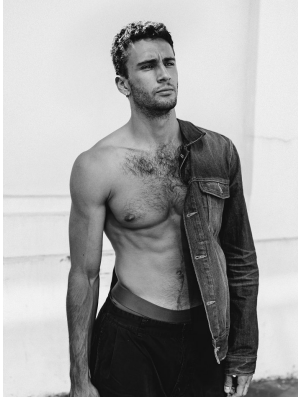

BOSS MODELS

CAPE TOWN

DILLON COURT

Height: 184cm Chest: 109cm Waist: 82cm Suit: 40 R Shoe: 10 UK Hair: Brown Eyes: Brown