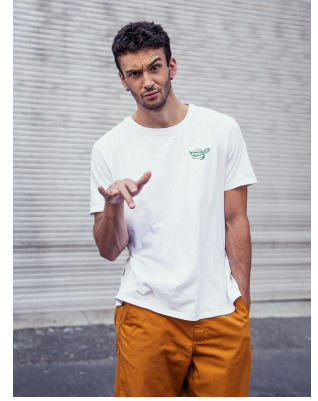

BOSS MODELS

CAPE TOWN

DILLON COURT

Height: 184cm Chest: 109cm Waist: 82cm Suit: 40 R Shoe: 10 UK Hair: Brown Eyes: Brown