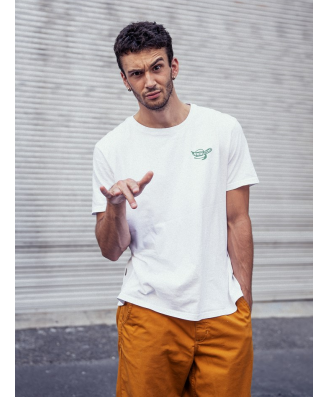

BOSS MODELS

CAPE TOWN

DILLON COURT

Height: 184cm Chest: 109cm Waist: 82cm Suit: 40 R Shoe: 10 UK Hair: Brown Eyes: Brown