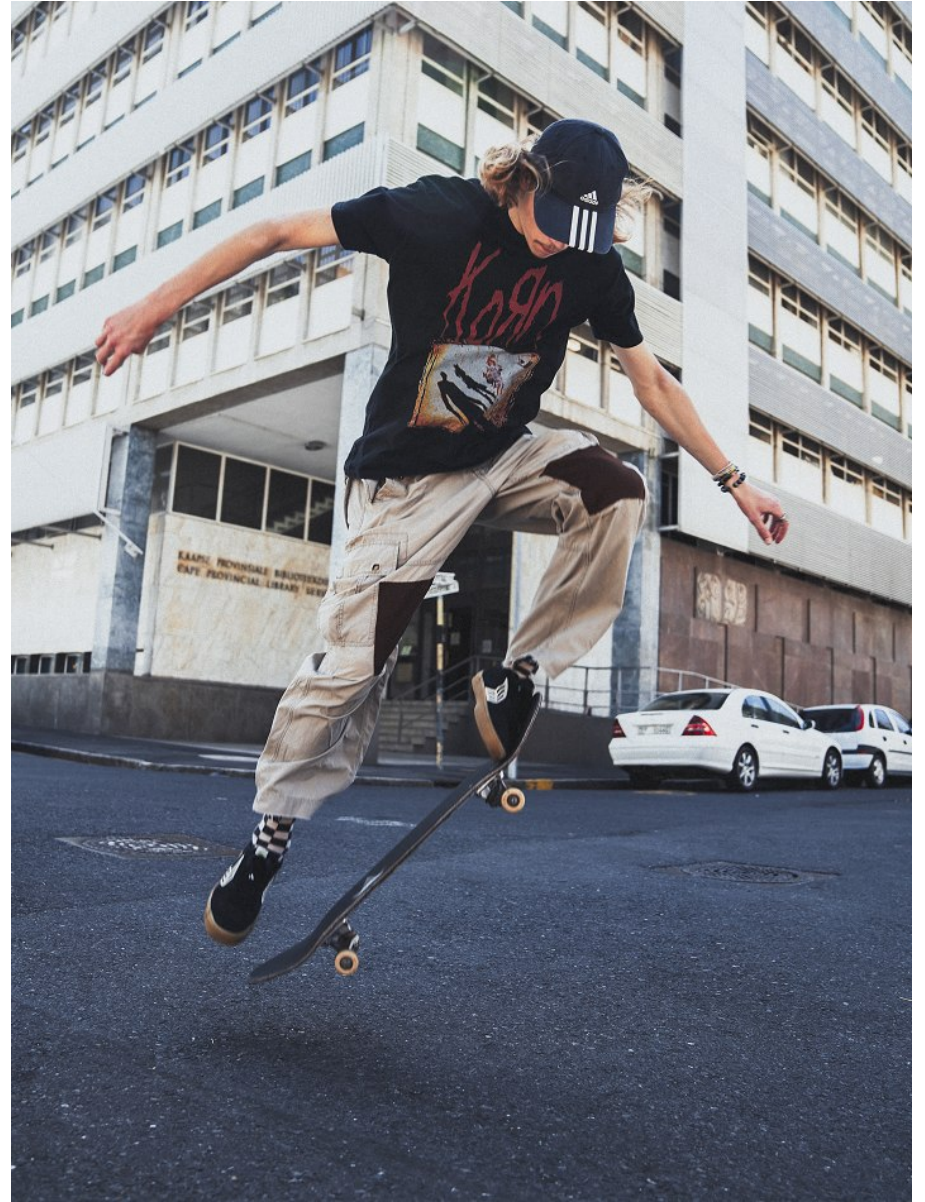

BOSS MODELS

CAPE TOWN

THOMAS SONEMANN

Height: 187cm Chest: 91cm Waist: 76cm Suit: 38 L Shoe: 9 UK Hair: Light Brown Eyes: Hazel

BOSS MODELS

CAPE TOWN

THOMAS SONEMANN

Height: 187cm Chest: 91cm Waist: 76cm Suit: 38 L Shoe: 9 UK Hair: Light Brown Eyes: Hazel