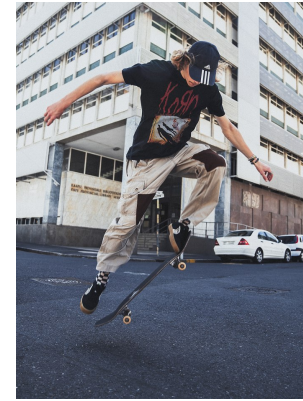

BOSS MODELS

CAPE TOWN

THOMAS SONEMANN

Height: 187cm Chest: 91cm Waist: 76cm Suit: 38 L Shoe: 9 UK Hair: Light Brown Eyes: Hazel