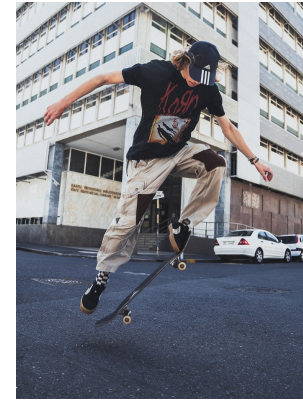

# BOSS MODELS

CAPE TOWN

## THOMAS SONEMANN

Height: 187cm Chest: 91cm Waist: 76cm Suit: 38 L Shoe: 9 UK Hair: Light Brown Eyes: Hazel