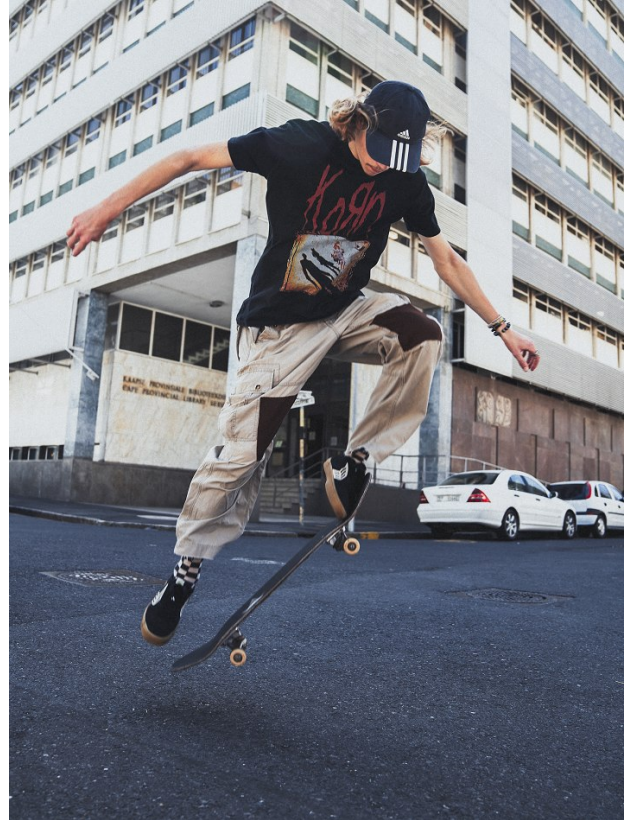

BOSS MODELS

CAPE TOWN

THOMAS SONEMANN

Height: 187cm Chest: 91cm Waist: 76cm Suit: 38 L Shoe: 9 UK Hair: Light Brown Eyes: Hazel

BOSS MODELS

CAPE TOWN

THOMAS SONEMANN

Height: 187cm Chest: 91cm Waist: 76cm Suit: 38 L Shoe: 9 UK Hair: Light Brown Eyes: Hazel

BOSS MODELS

CAPE TOWN

THOMAS SONEMANN

Height: 187cm Chest: 91cm Waist: 76cm Suit: 38 L Shoe: 9 UK Hair: Light Brown Eyes: Hazel