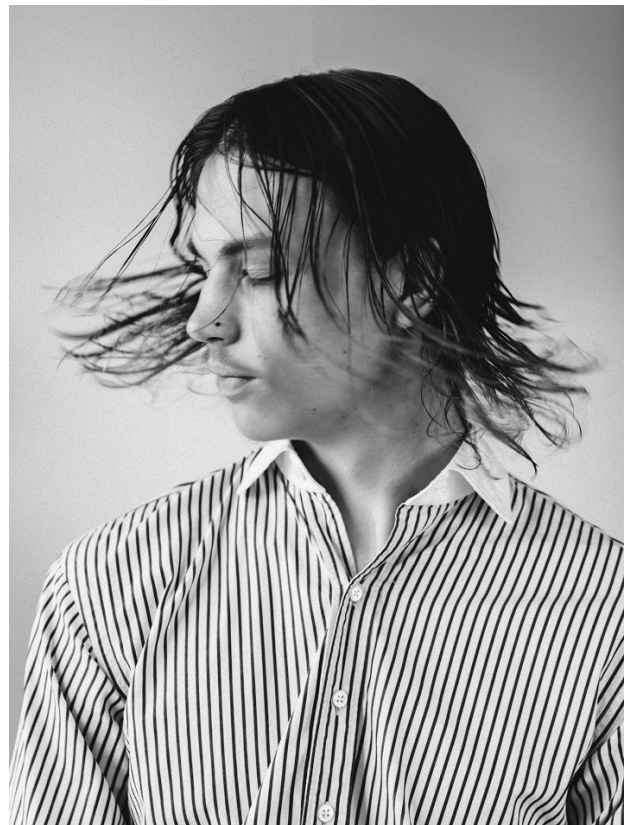

BOSS MODELS

CAPE TOWN

THOMAS SONEMANN

Height: 187cm Chest: 91cm Waist: 76cm Suit: 38 L Shoe: 9 UK Hair: Light Brown Eyes: Hazel

BOSS MODELS

CAPE TOWN

THOMAS SONEMANN

Height: 187cm Chest: 91cm Waist: 76cm Suit: 38 L Shoe: 9 UK Hair: Light Brown Eyes: Hazel

BOSS MODELS

CAPE TOWN

THOMAS SONEMANN

Height: 187cm Chest: 91cm Waist: 76cm Suit: 38 L Shoe: 9 UK Hair: Light Brown Eyes: Hazel