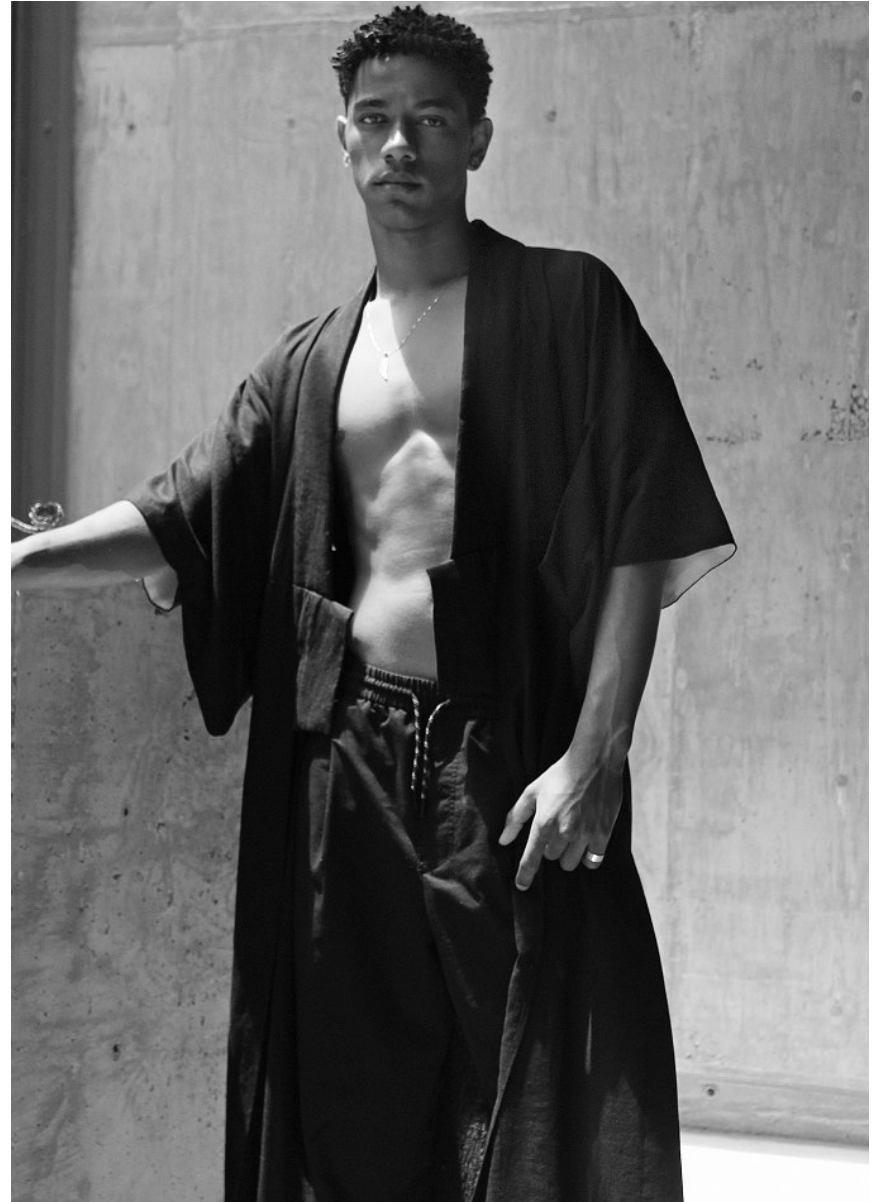

BOSS MODELS

CAPE TOWN

LUPEMBA FISHER

Height: 189cm Chest: 98cm Waist: 77cm Suit: 40 R Shoe: 11 UK Hair: Black Eyes: Brown