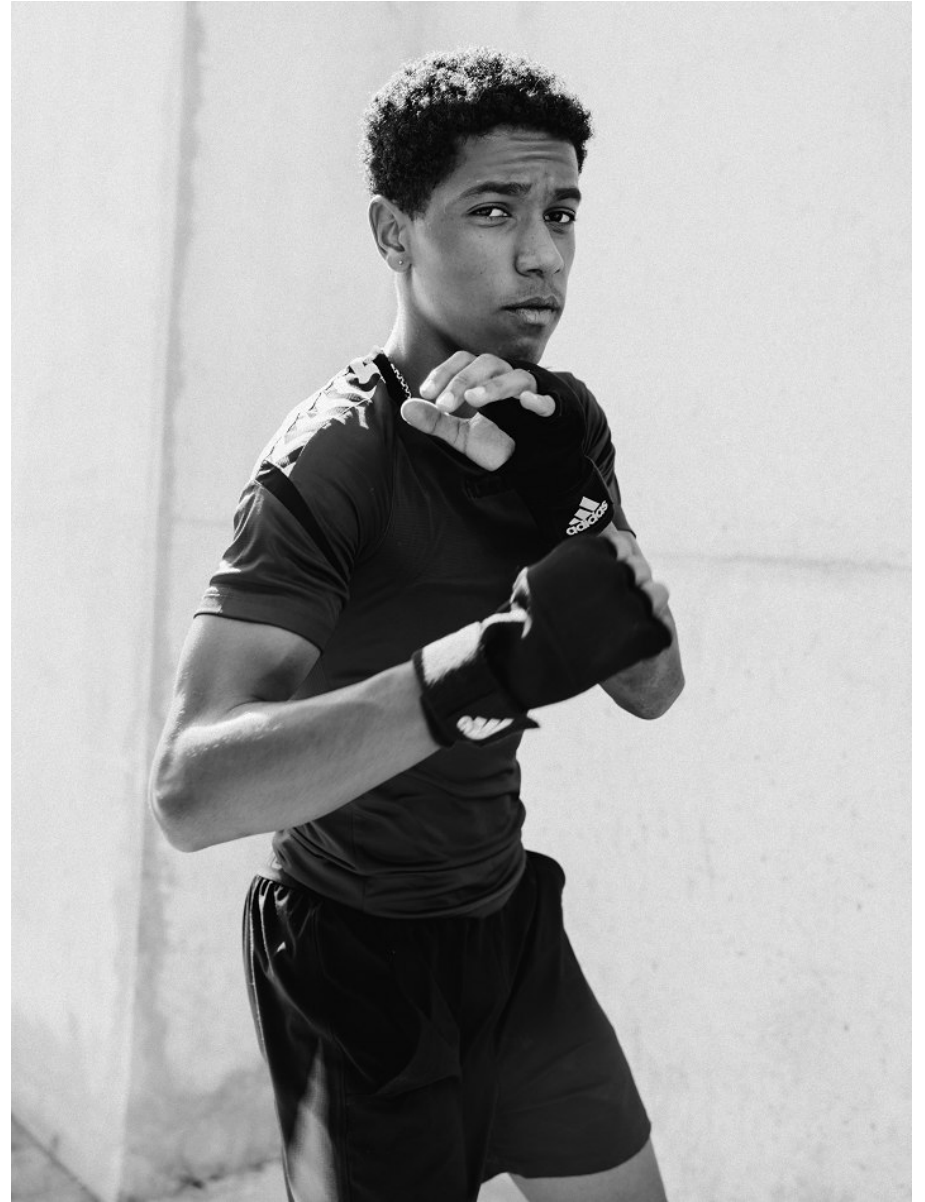

BOSS MODELS

CAPE TOWN

LUPEMBA FISHER

Height: 189cm Chest: 98cm Waist: 77cm Suit: 40 R Shoe: 11 UK Hair: Black Eyes: Brown

BOSS MODELS

CAPE TOWN

LUPEMBA FISHER

Height: 189cm Chest: 98cm Waist: 77cm Suit: 40 R Shoe: 11 UK Hair: Black Eyes: Brown