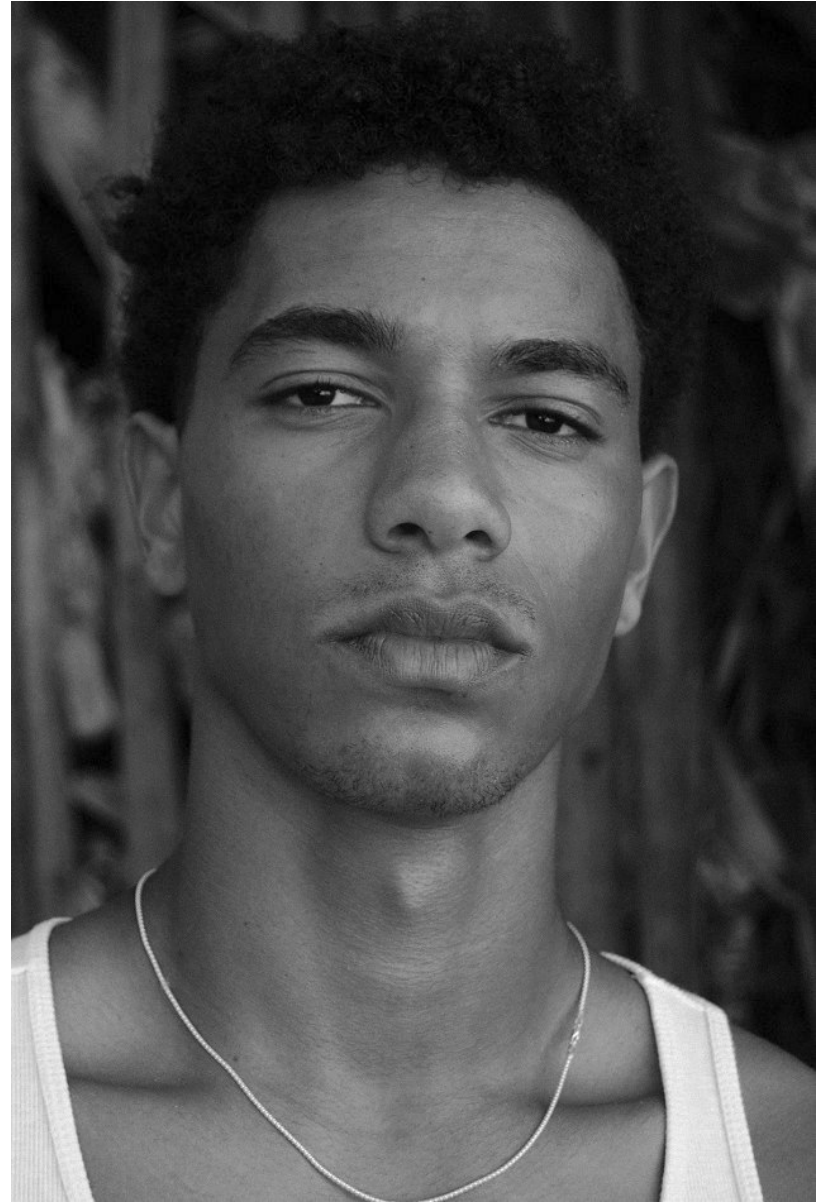

BOSS MODELS

CAPE TOWN

LUPEMBA FISHER

Height: 189cm Chest: 98cm Waist: 77cm Suit: 40 R Shoe: 11 UK Hair: Black Eyes: Brown

BOSS MODELS

CAPE TOWN

LUPEMBA FISHER

Height: 189cm Chest: 98cm Waist: 77cm Suit: 40 R Shoe: 11 UK Hair: Black Eyes: Brown