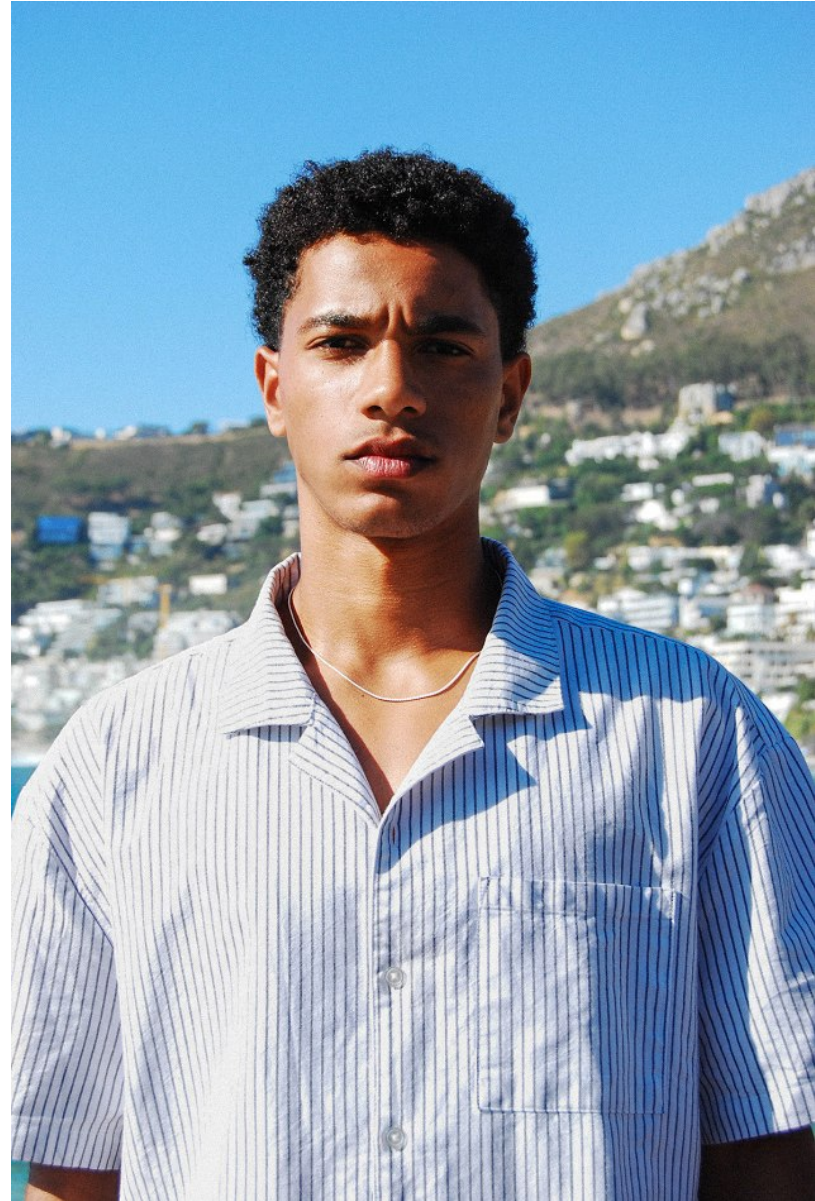

BOSS MODELS

CAPE TOWN

LUPEMBA FISHER

Height: 189cm Chest: 98cm Waist: 77cm Suit: 40 R Shoe: 11 UK Hair: Black Eyes: Brown