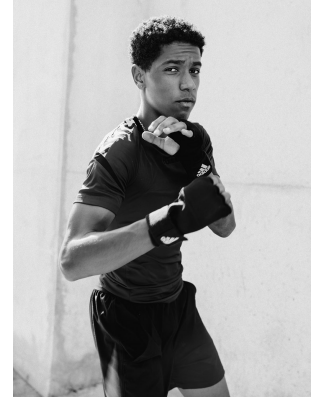

BOSS MODELS

CAPE TOWN

LUPEMBA FISHER

Height: 189cm Chest: 103cm Waist: 74cm Suit: 40 R Shoe: 11 UK Hair: Black Eyes: Brown