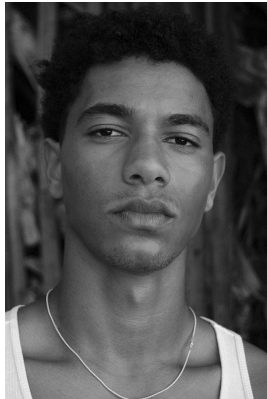

BOSS MODELS

CAPE TOWN

LUPEMBA FISHER

Height: 189cm Chest: 98cm Waist: 77cm Suit: 40 R Shoe: 11 UK Hair: Black Eyes: Brown