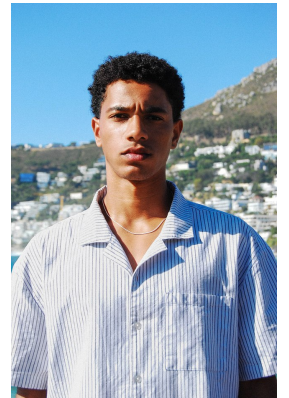

BOSS MODELS

CAPE TOWN

LUPEMBA FISHER

Height: 189cm Chest: 98cm Waist: 77cm Suit: 40 R Shoe: 11 UK Hair: Black Eyes: Brown