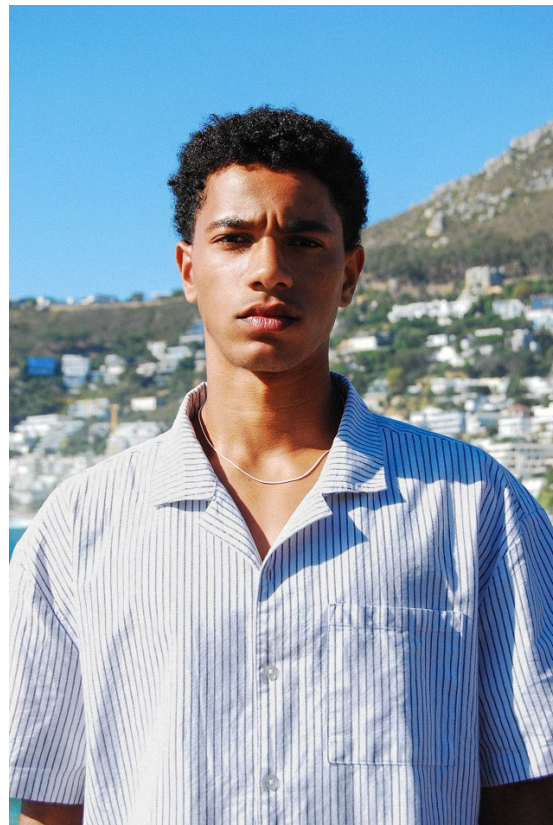

BOSS MODELS

CAPE TOWN

LUPEMBA FISHER

Height: 189cm Chest: 98cm Waist: 77cm Suit: 40 R Shoe: 11 UK Hair: Black Eyes: Brown

BOSS MODELS

CAPE TOWN

LUPEMBA FISHER

Height: 189cm Chest: 98cm Waist: 77cm Suit: 40 R Shoe: 11 UK Hair: Black Eyes: Brown

BOSS MODELS

CAPE TOWN

LUPEMBA FISHER

Height: 189cm Chest: 98cm Waist: 77cm Suit: 40 R Shoe: 11 UK Hair: Black Eyes: Brown