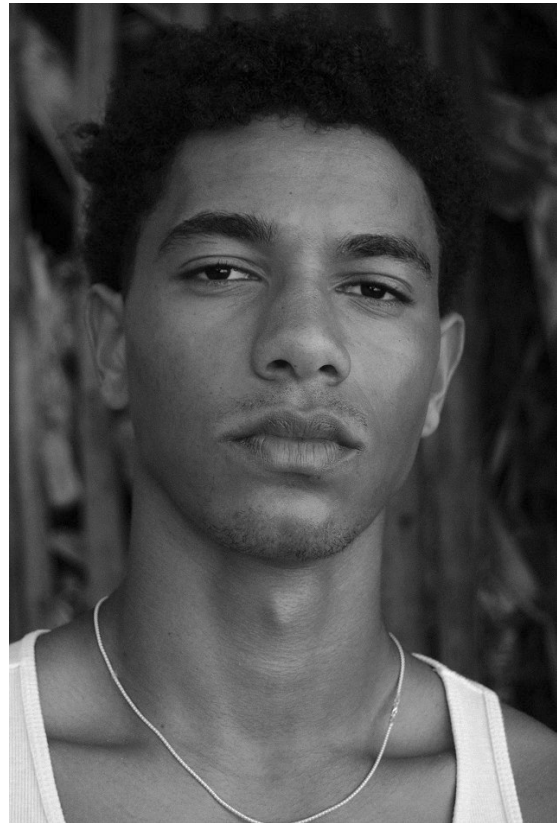

BOSS MODELS

CAPE TOWN

LUPEMBA FISHER

Height: 189cm Chest: 98cm Waist: 77cm Suit: 40 R Shoe: 11 UK Hair: Black Eyes: Brown

BOSS MODELS

CAPE TOWN

LUPEMBA FISHER

Height: 189cm Chest: 98cm Waist: 77cm Suit: 40 R Shoe: 11 UK Hair: Black Eyes: Brown