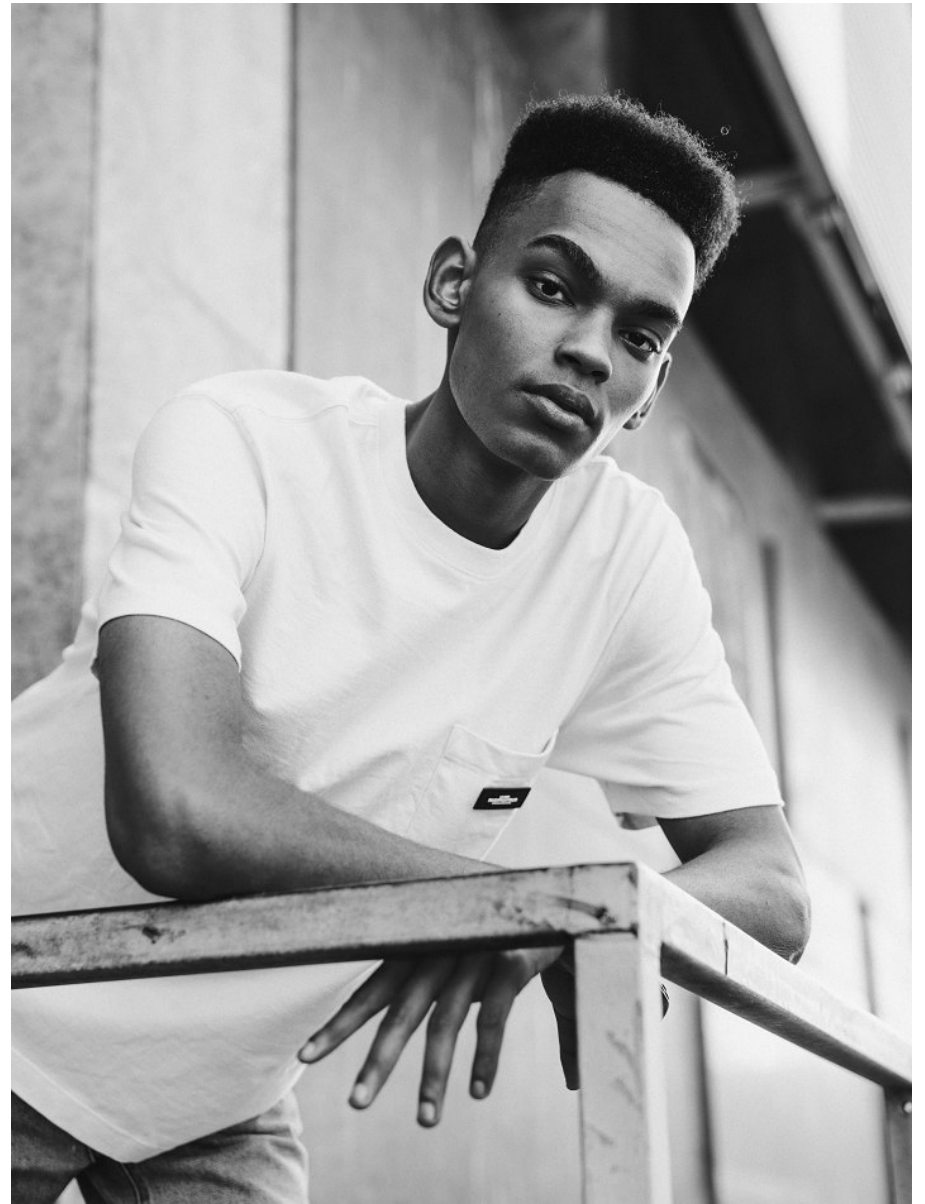

BOSS MODELS

CAPE TOWN

CAELLUM ADAMS

Height: 190cm Chest: 91cm Waist: 63cm Suit: 35.5 Shoe: 9 UK Hair: Black Eyes: Brown