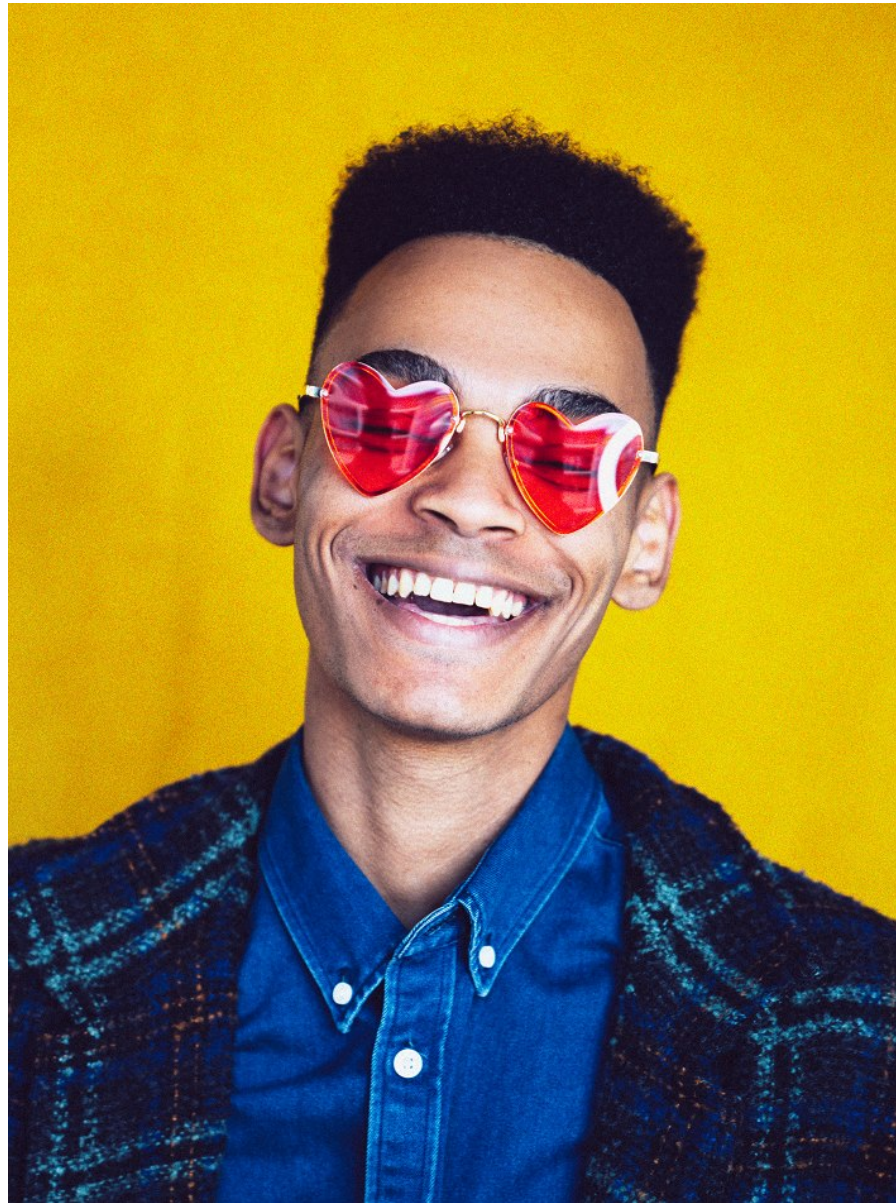

BOSS MODELS

CAPE TOWN

CAELLUM ADAMS

Height: 190cm Chest: 91cm Waist: 63cm Suit: 35.5 Shoe: 9 UK Hair: Black Eyes: Brown

BOSS MODELS

CAPE TOWN

CAELLUM ADAMS

Height: 190cm Chest: 91cm Waist: 63cm Suit: 35.5 Shoe: 9 UK Hair: Black Eyes: Brown

BOSS MODELS

CAPE TOWN

CAELLUM ADAMS

Height: 190cm Chest: 91cm Waist: 63cm Suit: 35.5 Shoe: 9 UK Hair: Black Eyes: Brown