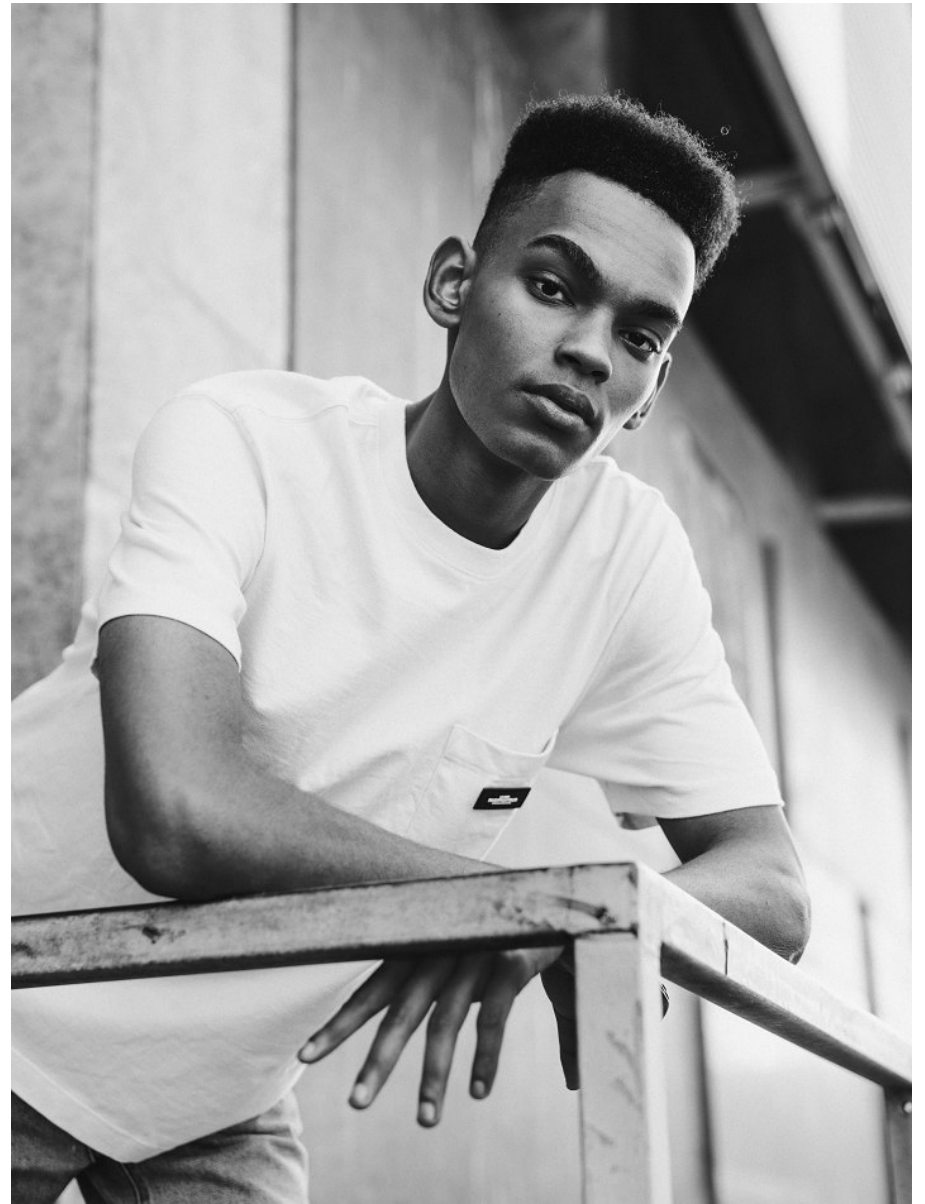

# BOSS MODELS

CAPE TOWN

CAELLUM ADAMS

Height: 190cm Chest: 91cm Waist: 63cm Suit: 35.5 Shoe: 9 UK Hair: Black Eyes: Brown