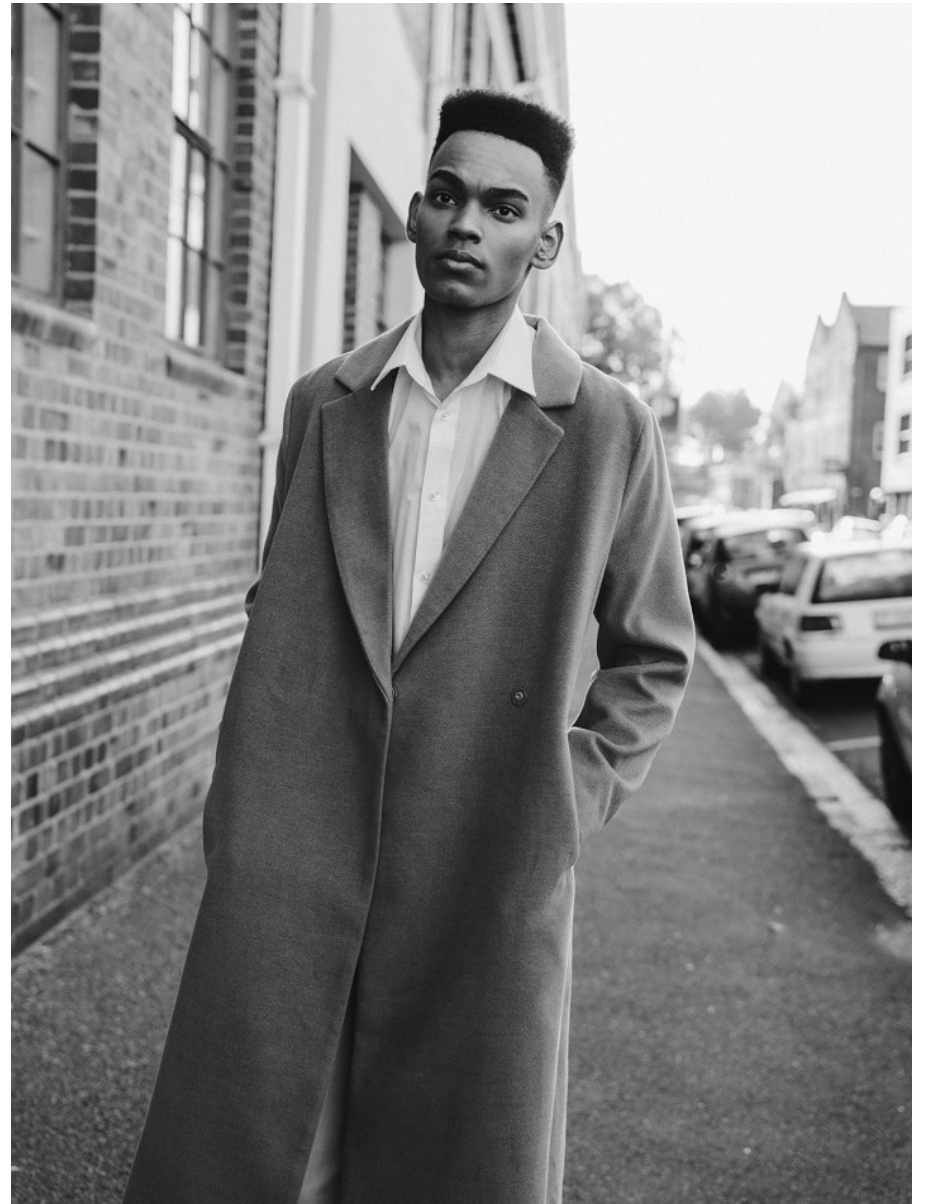

# BOSS MODELS

CAPE TOWN

CAELLUM ADAMS

Height: 190cm Chest: 91cm Waist: 63cm Suit: 35.5 Shoe: 9 UK Hair: Black Eyes: Brown