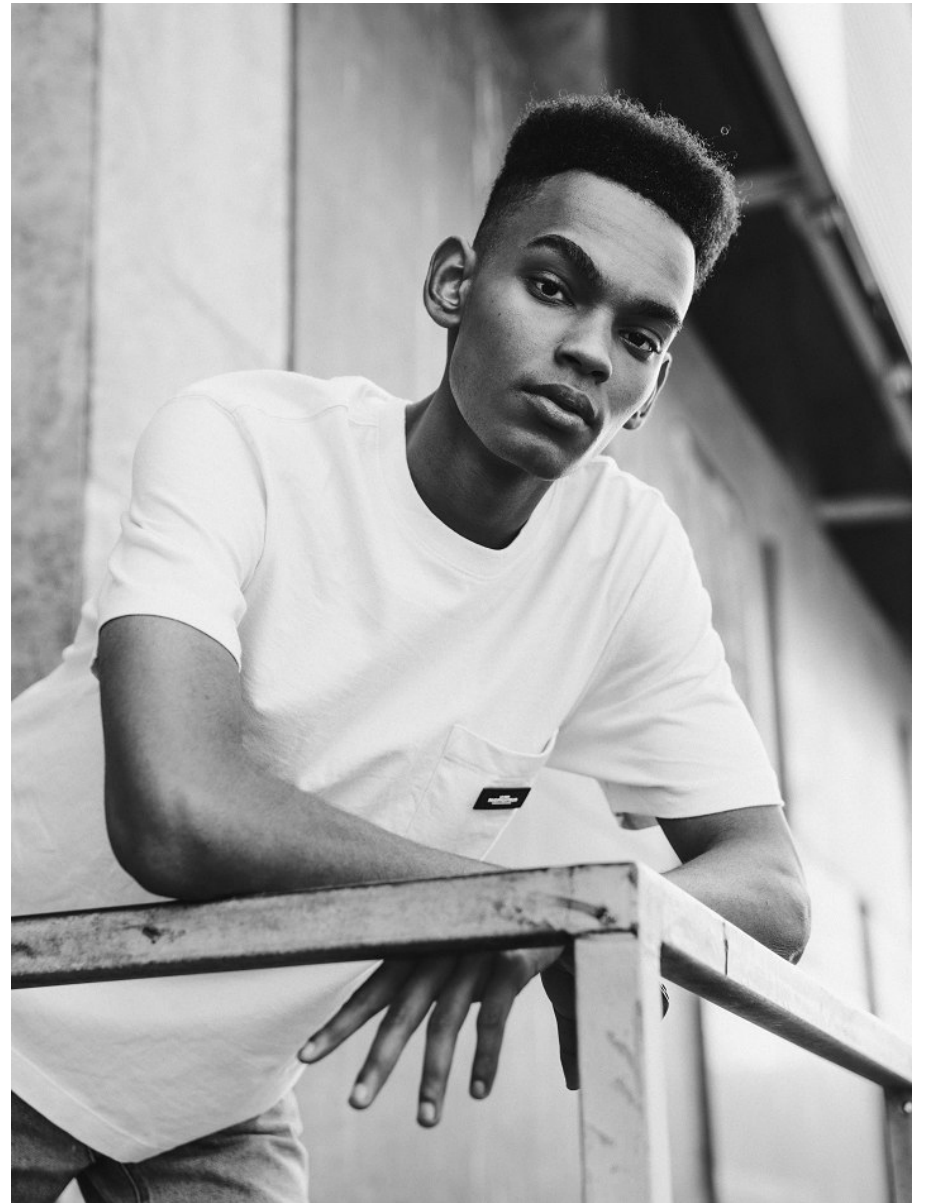

BOSS MODELS

CAPE TOWN

CAELLUM ADAMS

Height: 190cm Chest: 91cm Waist: 63cm Suit: 35.5 Shoe: 9 UK Hair: Black Eyes: Brown

BOSS MODELS

CAPE TOWN

CAELLUM ADAMS

Height: 190cm Chest: 91cm Waist: 63cm Suit: 35.5 Shoe: 9 UK Hair: Black Eyes: Brown

BOSS MODELS

CAPE TOWN

CAELLUM ADAMS

Height: 190cm Chest: 91cm Waist: 63cm Suit: 35.5 Shoe: 9 UK Hair: Black Eyes: Brown