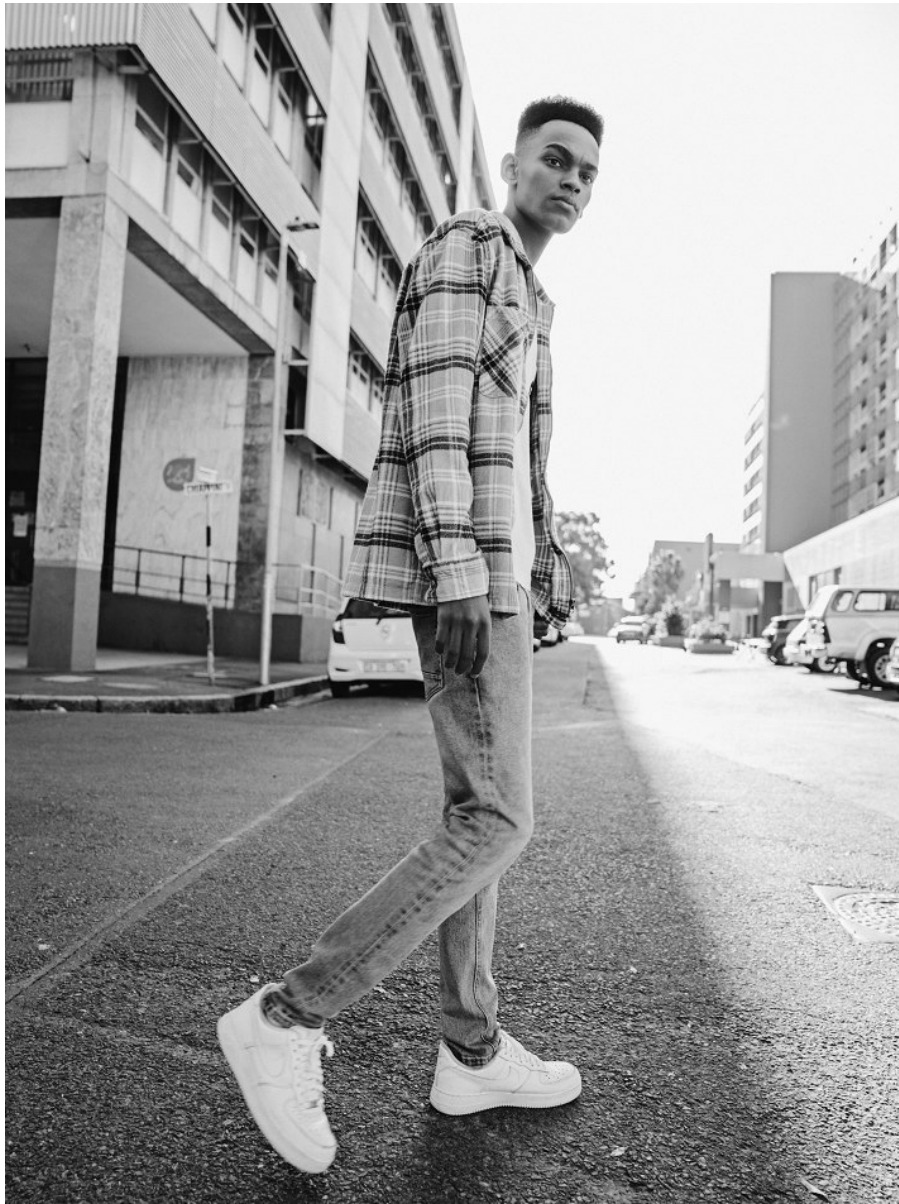

BOSS MODELS

CAPE TOWN

CAELLUM ADAMS

Height: 190cm Chest: 91cm Waist: 63cm Suit: 35.5 Shoe: 9 UK Hair: Black Eyes: Brown

BOSS MODELS

CAPE TOWN

CAELLUM ADAMS

Height: 190cm Chest: 91cm Waist: 63cm Suit: 35.5 Shoe: 9 UK Hair: Black Eyes: Brown

BOSS MODELS

CAPE TOWN

CAELLUM ADAMS

Height: 190cm Chest: 91cm Waist: 63cm Suit: 35.5 Shoe: 9 UK Hair: Black Eyes: Brown