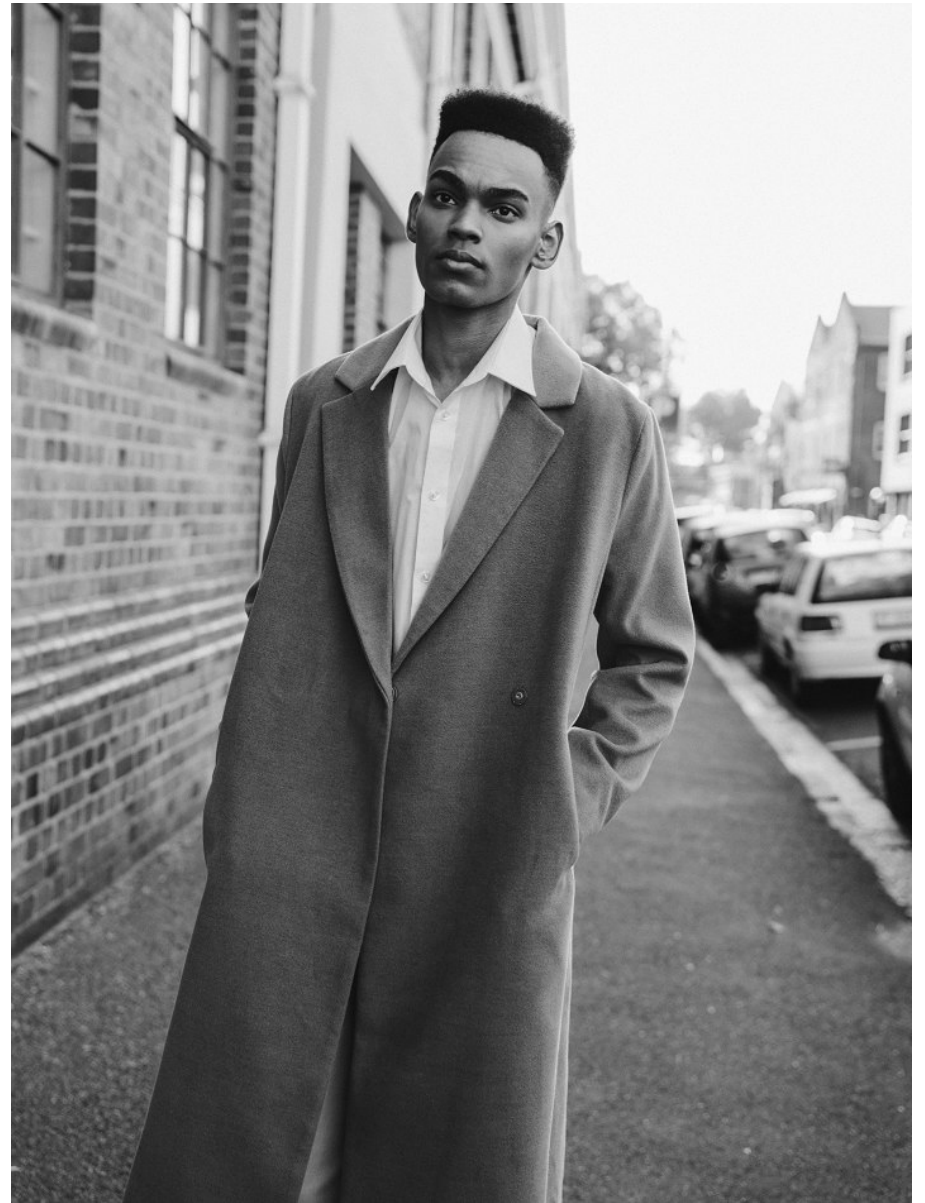

BOSS MODELS

CAPE TOWN

CAELLUM ADAMS

Height: 190cm Chest: 91cm Waist: 63cm Suit: 35.5 Shoe: 9 UK Hair: Black Eyes: Brown

BOSS MODELS

CAPE TOWN

CAELLUM ADAMS

Height: 190cm Chest: 91cm Waist: 63cm Suit: 35.5 Shoe: 9 UK Hair: Black Eyes: Brown

BOSS MODELS

CAPE TOWN

CAELLUM ADAMS

Height: 190cm Chest: 91cm Waist: 63cm Suit: 35.5 Shoe: 9 UK Hair: Black Eyes: Brown