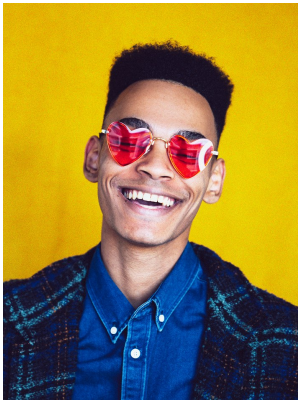

BOSS MODELS

CAPE TOWN

CAELLUM ADAMS

Height: 190cm Chest: 91cm Waist: 63cm Suit: 35.5 Shoe: 9 UK Hair: Black Eyes: Brown