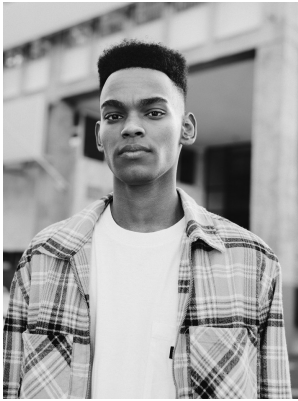

# BOSS MODELS

CAPE TOWN

## CAELLUM ADAMS

Height: 190cm Chest: 91cm Waist: 63cm Suit: 35.5 Shoe: 9 UK Hair: Black Eyes: Brown