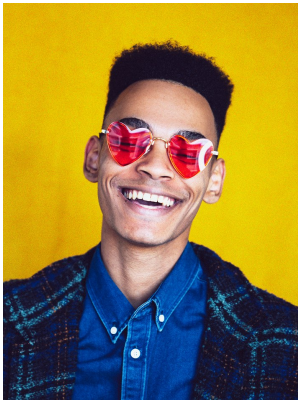

# BOSS MODELS

CAPE TOWN

## CAELLUM ADAMS

Height: 190cm Chest: 91cm Waist: 63cm Suit: 35.5 Shoe: 9 UK Hair: Black Eyes: Brown