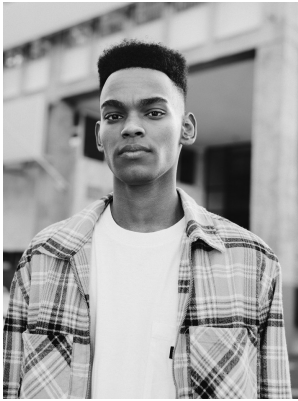

BOSS MODELS

CAPE TOWN

CAELLUM ADAMS

Height: 190cm Chest: 91cm Waist: 63cm Suit: 35.5 Shoe: 9 UK Hair: Black Eyes: Brown