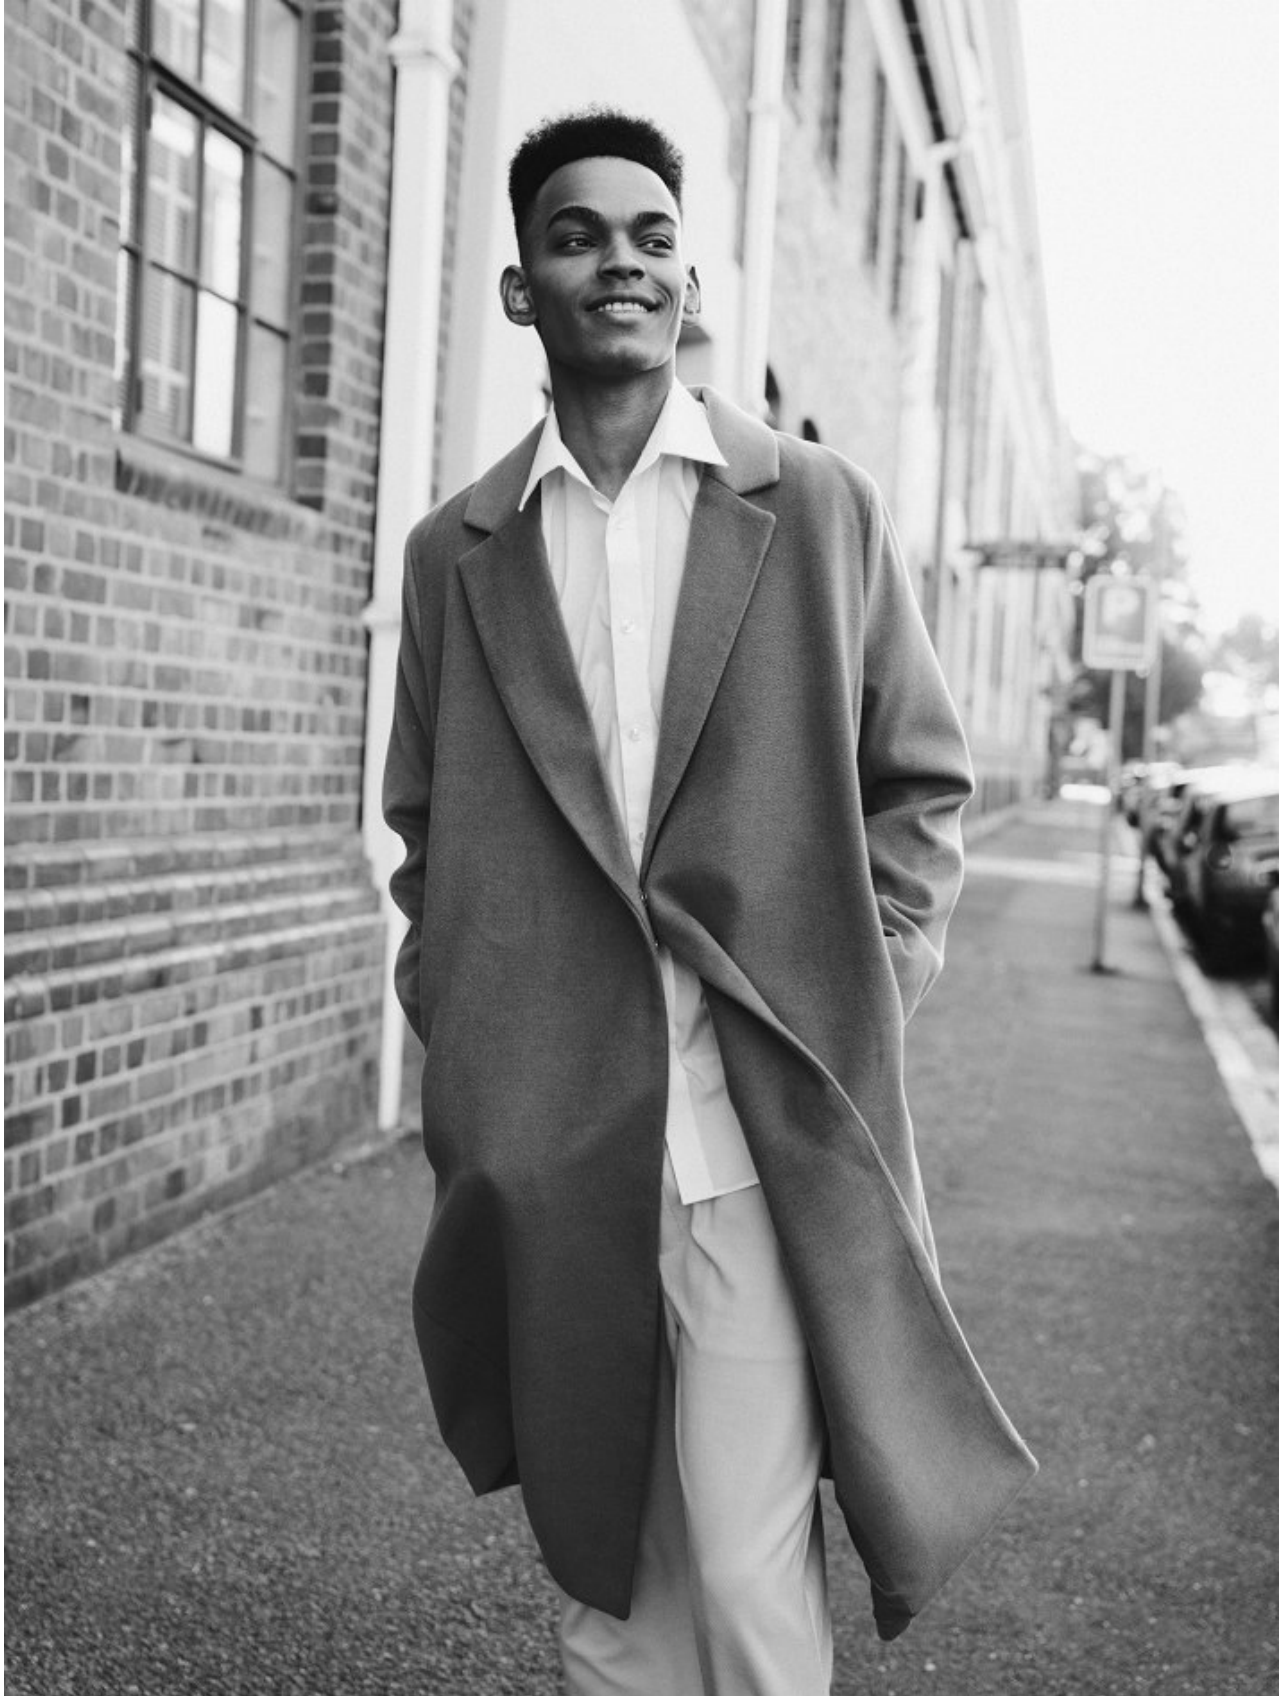

BOSS MODELS

CAPE TOWN

CAELLUM ADAMS

Height: 190cm Chest: 91cm Waist: 63cm Suit: 35.5 Shoe: 9 UK Hair: Black Eyes: Brown

BOSS MODELS

CAPE TOWN

CAELLUM ADAMS

Height: 190cm Chest: 91cm Waist: 63cm Suit: 35.5 Shoe: 9 UK Hair: Black Eyes: Brown