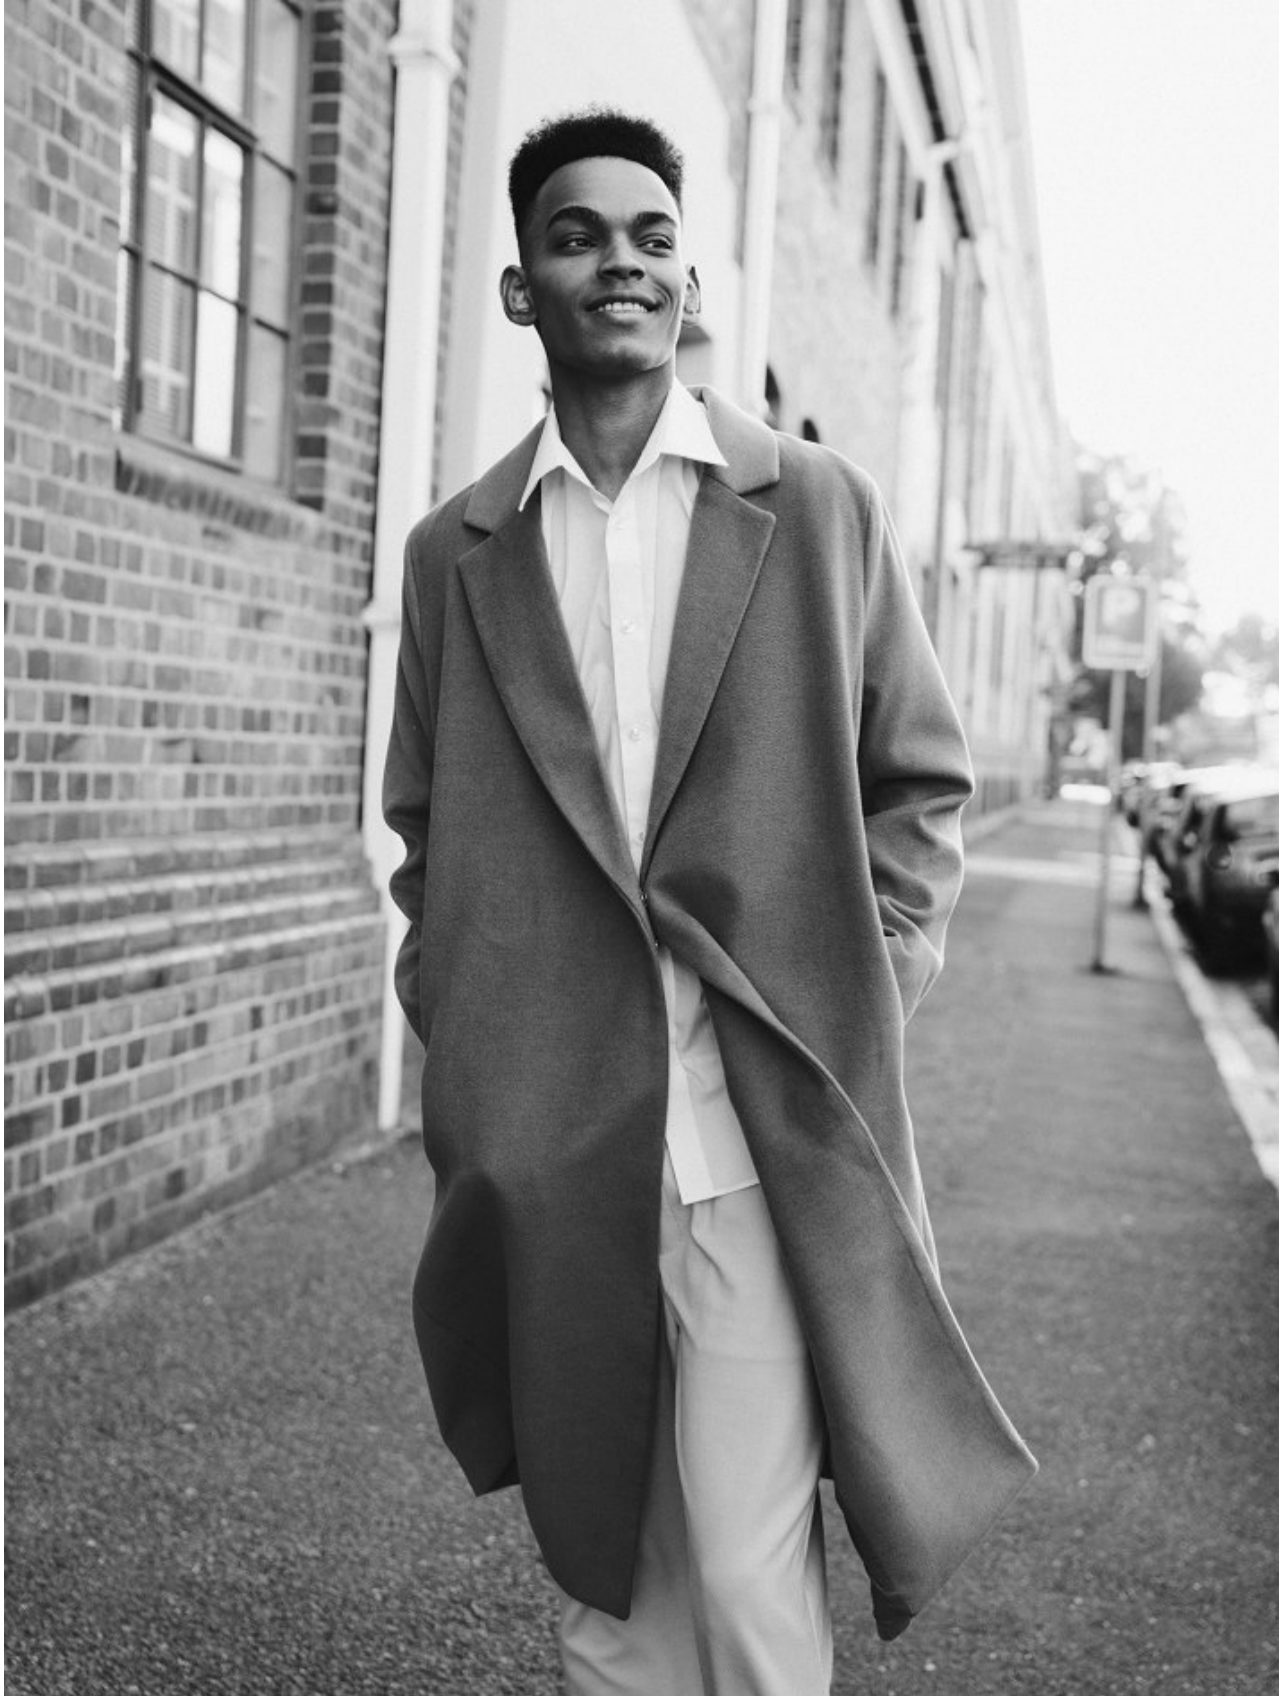

CAELLUM ADAMS

BOSS MODELS

CAPE TOWN

CAELLUM ADAMS

Height: 190cm Chest: 91cm Waist: 63cm Suit: 35.5 Shoe: 9 UK Hair: Black Eyes: Brown