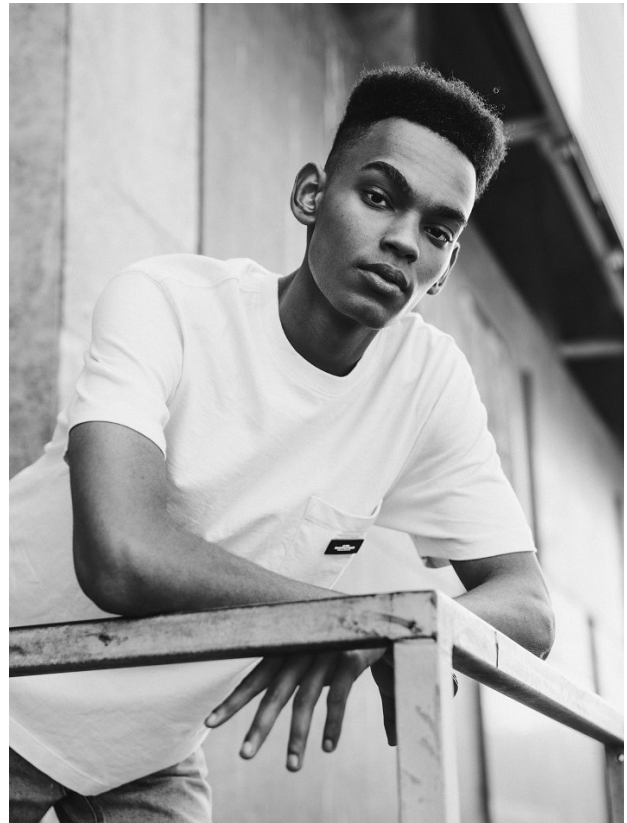

# BOSS MODELS

CAPE TOWN

CAELLUM ADAMS

Height: 190cm Chest: 91cm Waist: 63cm Suit: 35.5 Shoe: 9 UK Hair: Black Eyes: Brown

# BOSS MODELS

CAPE TOWN

## CAELLUM ADAMS

Height: 190cm Chest: 91cm Waist: 63cm Suit: 35.5 Shoe: 9 UK Hair: Black Eyes: Brown