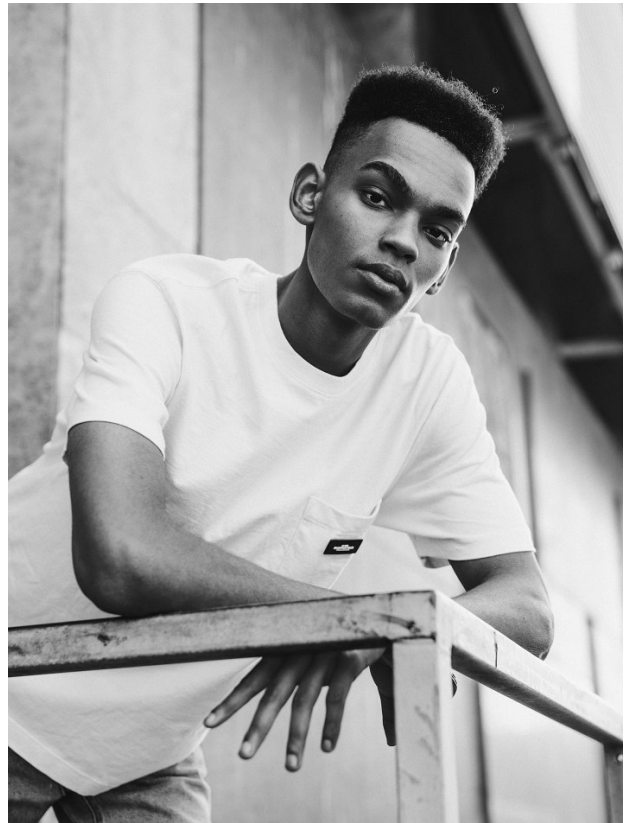

# BOSS MODELS

CAPE TOWN

CAELLUM ADAMS

Height: 190cm Chest: 91cm Waist: 63cm Suit: 35.5 Shoe: 9 UK Hair: Black Eyes: Brown

# BOSS MODELS

CAPE TOWN

## CAELLUM ADAMS

Height: 190cm Chest: 91cm Waist: 63cm Suit: 35.5 Shoe: 9 UK Hair: Black Eyes: Brown