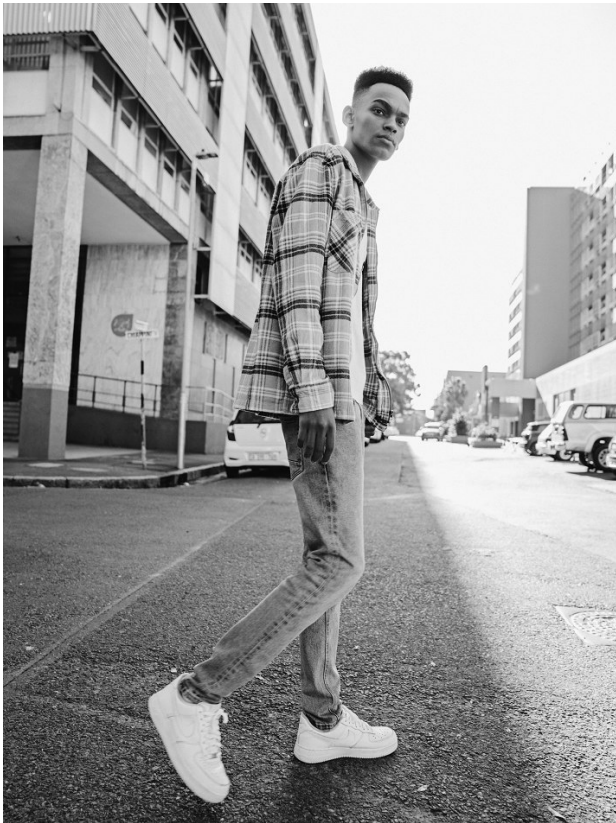

BOSS MODELS

CAPE TOWN

CAELLUM ADAMS

Height: 190cm Chest: 91cm Waist: 63cm Suit: 35.5 Shoe: 9 UK Hair: Black Eyes: Brown

BOSS MODELS

CAPE TOWN

CAELLUM ADAMS

Height: 190cm Chest: 91cm Waist: 63cm Suit: 35.5 Shoe: 9 UK Hair: Black Eyes: Brown

BOSS MODELS

CAPE TOWN

CAELLUM ADAMS

Height: 190cm Chest: 91cm Waist: 63cm Suit: 35.5 Shoe: 9 UK Hair: Black Eyes: Brown