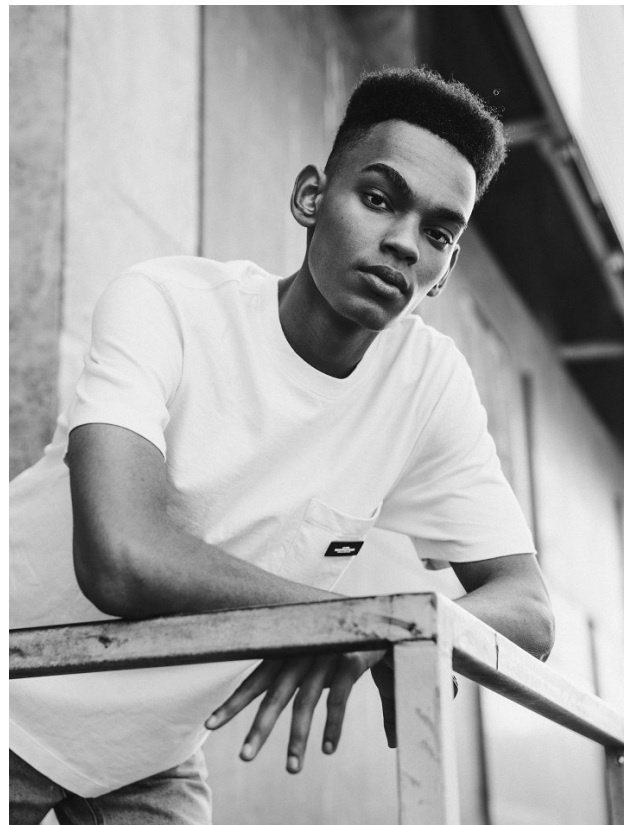

# BOSS MODELS

CAPE TOWN

CAELLUM ADAMS

Height: 190cm Chest: 91cm Waist: 63cm Suit: 35.5 Shoe: 9 UK Hair: Black Eyes: Brown

# BOSS MODELS

CAPE TOWN

## CAELLUM ADAMS

Height: 190cm Chest: 91cm Waist: 63cm Suit: 35.5 Shoe: 9 UK Hair: Black Eyes: Brown