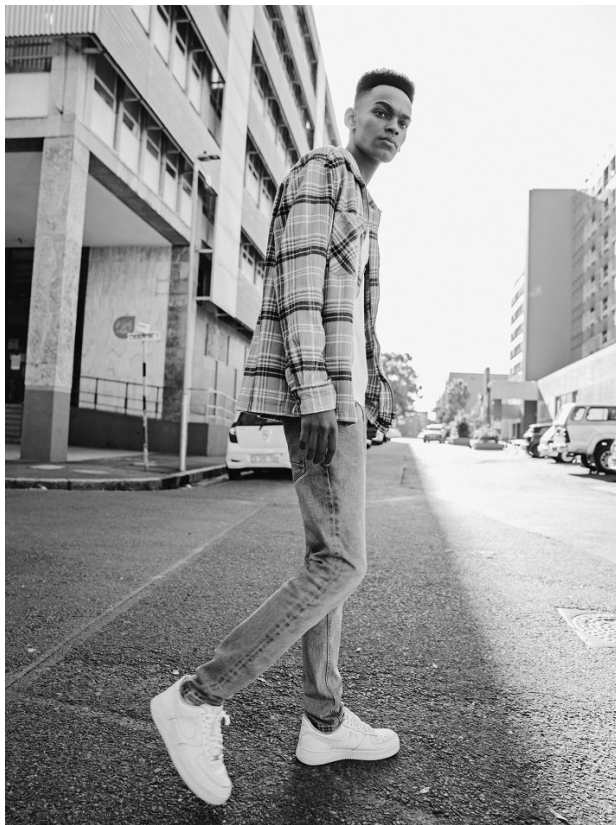

BOSS MODELS

CAPE TOWN

CAELLUM ADAMS

Height: 190cm Chest: 91cm Waist: 63cm Suit: 35.5 Shoe: 9 UK Hair: Black Eyes: Brown

BOSS MODELS

CAPE TOWN

CAELLUM ADAMS

Height: 190cm Chest: 91cm Waist: 63cm Suit: 35.5 Shoe: 9 UK Hair: Black Eyes: Brown

BOSS MODELS

CAPE TOWN

CAELLUM ADAMS

Height: 190cm Chest: 91cm Waist: 63cm Suit: 35.5 Shoe: 9 UK Hair: Black Eyes: Brown