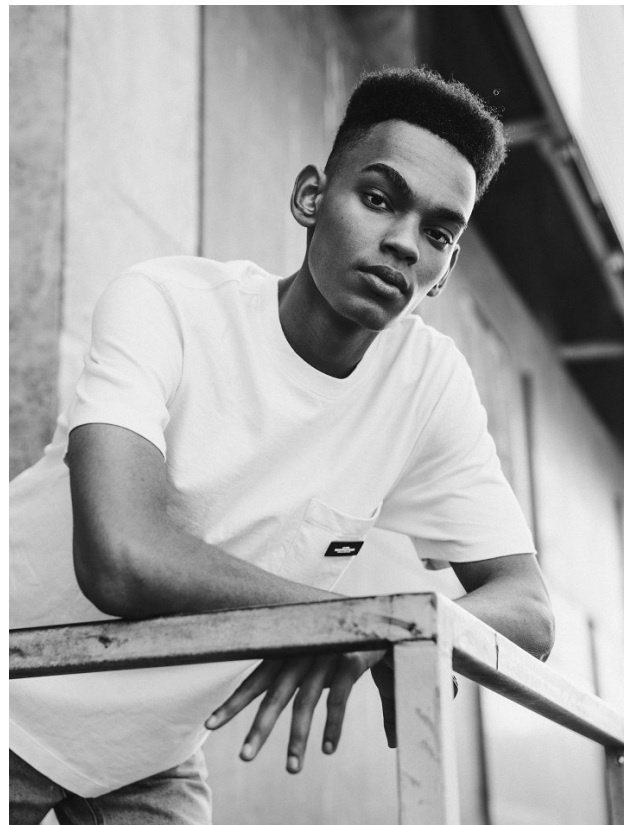

BOSS MODELS

CAPE TOWN

CAELLUM ADAMS

Height: 190cm Chest: 91cm Waist: 63cm Suit: 35.5 Shoe: 9 UK Hair: Black Eyes: Brown

BOSS MODELS

CAPE TOWN

CAELLUM ADAMS

Height: 190cm Chest: 91cm Waist: 63cm Suit: 35.5 Shoe: 9 UK Hair: Black Eyes: Brown

BOSS MODELS

CAPE TOWN

CAELLUM ADAMS

Height: 190cm Chest: 91cm Waist: 63cm Suit: 35.5 Shoe: 9 UK Hair: Black Eyes: Brown