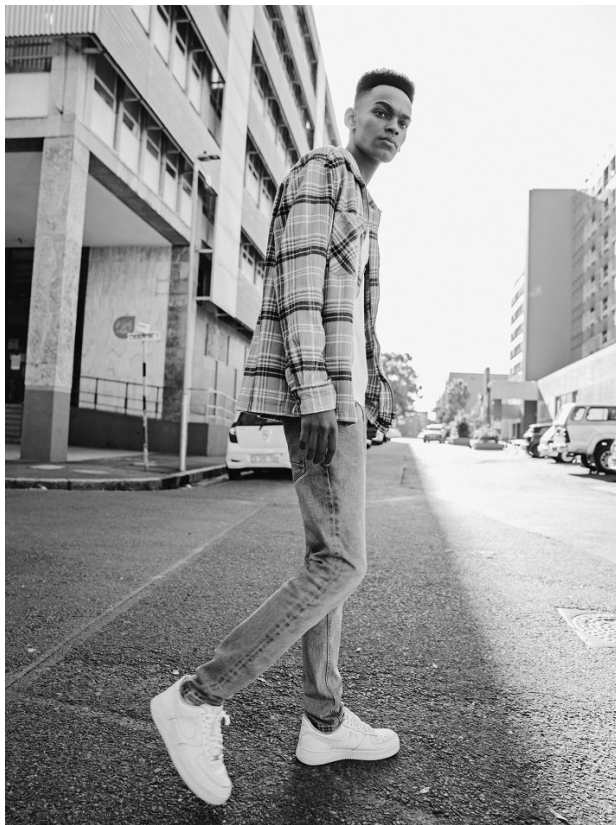

# BOSS MODELS

CAPE TOWN

CAELLUM ADAMS

Height: 190cm Chest: 91cm Waist: 63cm Suit: 35.5 Shoe: 9 UK Hair: Black Eyes: Brown

# BOSS MODELS

CAPE TOWN

## CAELLUM ADAMS

Height: 190cm Chest: 91cm Waist: 63cm Suit: 35.5 Shoe: 9 UK Hair: Black Eyes: Brown