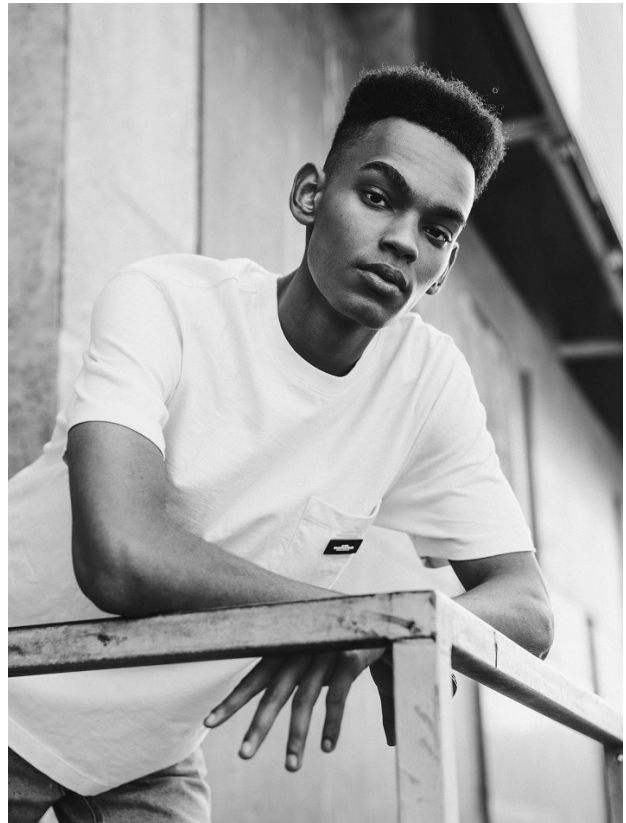

BOSS MODELS

CAPE TOWN

CAELLUM ADAMS

Height: 190cm Chest: 91cm Waist: 63cm Suit: 35.5 Shoe: 9 UK Hair: Black Eyes: Brown

BOSS MODELS

CAPE TOWN

CAELLUM ADAMS

Height: 190cm Chest: 91cm Waist: 63cm Suit: 35.5 Shoe: 9 UK Hair: Black Eyes: Brown

BOSS MODELS

CAPE TOWN

CAELLUM ADAMS

Height: 190cm Chest: 91cm Waist: 63cm Suit: 35.5 Shoe: 9 UK Hair: Black Eyes: Brown