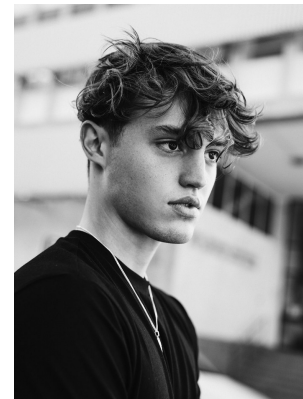

BOSS MODELS

CAPE TOWN

KEAGAN GALVAO

Height: 188cm Chest: 102cm Waist: 79cm Shoe: 11 UK Hair: Brown Eyes: Brown