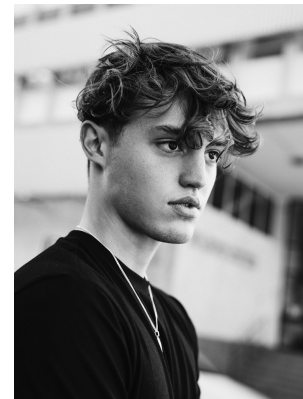

# BOSS MODELS

CAPE TOWN

KEAGAN GALVAO

Height: 188cm Chest: 102cm Waist: 79cm Shoe: 11 UK Hair: Brown Eyes: Brown