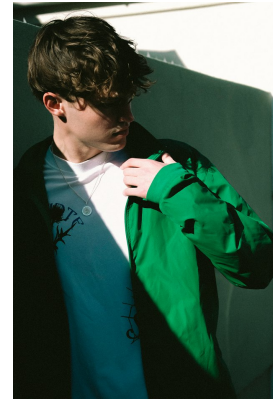

# BOSS MODELS

CAPE TOWN

KEAGAN GALVAO

Height: 188cm Chest: 102cm Waist: 79cm Shoe: 11 UK Hair: Brown Eyes: Brown