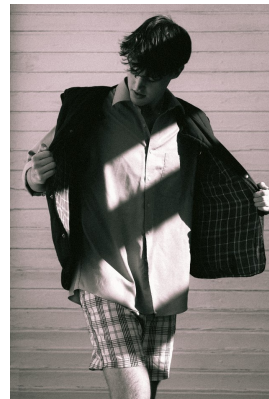

# BOSS MODELS

CAPE TOWN

KEAGAN GALVAO

Height: 188cm Chest: 102cm Waist: 79cm Shoe: 11 UK Hair: Brown Eyes: Brown