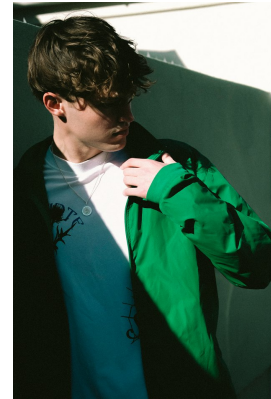

BOSS MODELS

CAPE TOWN

KEAGAN GALVAO

Height: 188cm Chest: 102cm Waist: 79cm Shoe: 11 UK Hair: Brown Eyes: Brown