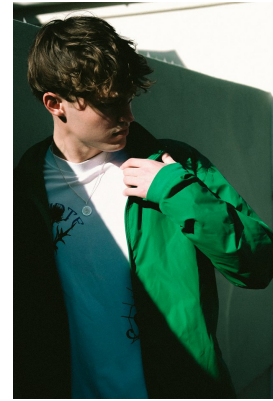

BOSS MODELS

CAPE TOWN

KEAGAN GALVAO

Height: 188cm Chest: 102cm Waist: 79cm Shoe: 11 UK Hair: Brown Eyes: Brown