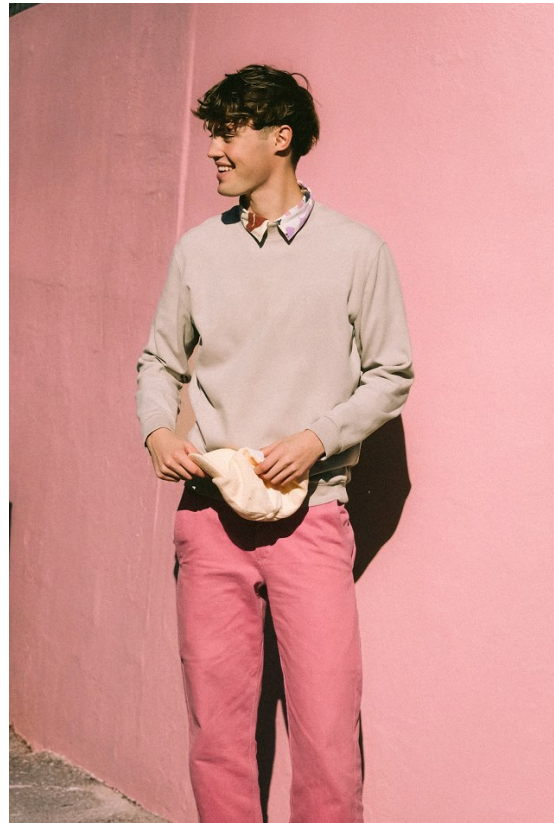

BOSS MODELS

CAPE TOWN

KEAGAN GALVAO

Height: 188cm Chest: 102cm Waist: 79cm Shoe: 11 UK Hair: Brown Eyes: Brown

BOSS MODELS

CAPE TOWN

KEAGAN GALVAO

Height: 188cm Chest: 102cm Waist: 79cm Shoe: 11 UK Hair: Brown Eyes: Brown