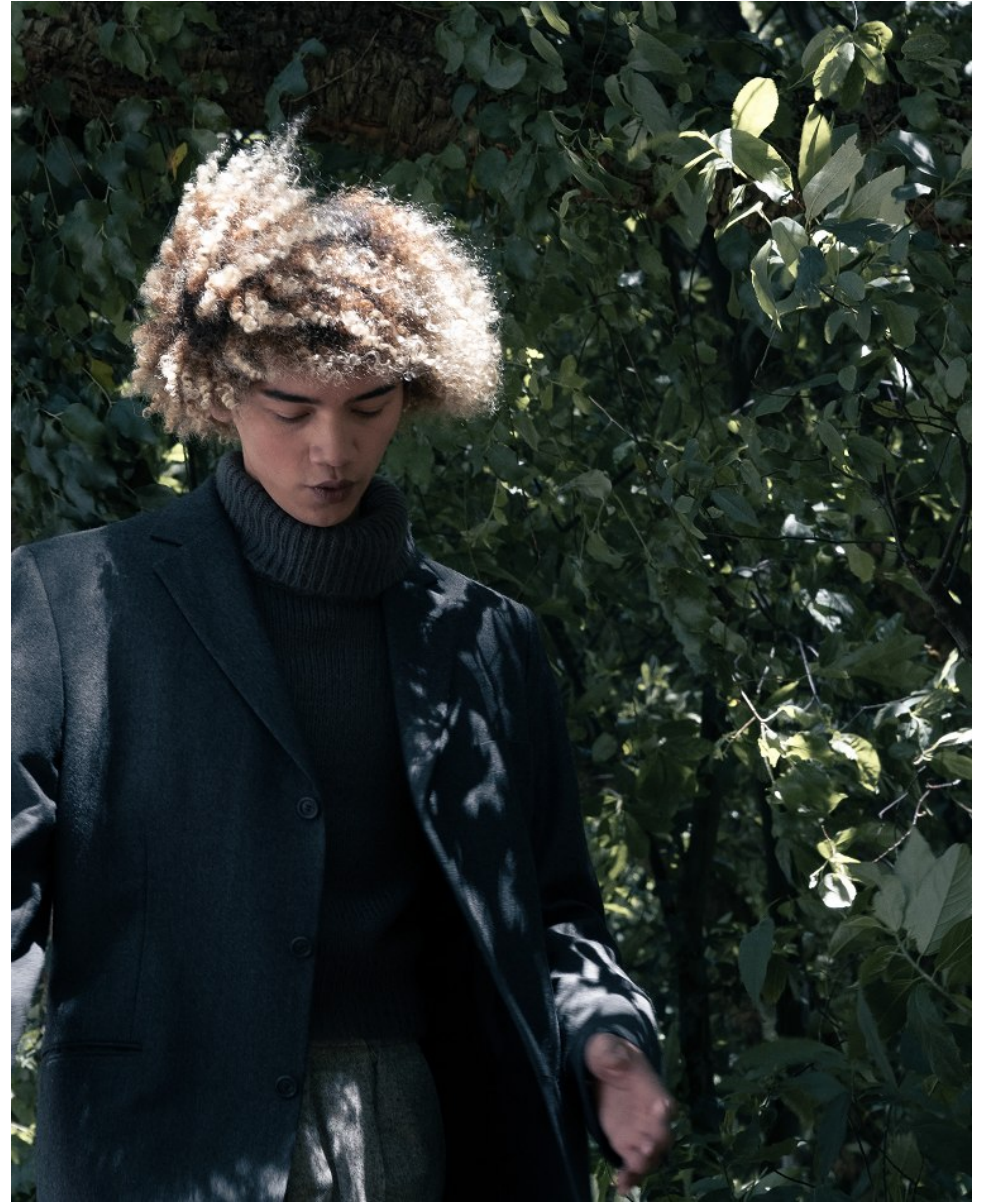

BOSS MODELS

CAPE TOWN

CYLE WILLIAMS

Height: 183cm Chest: 91cm Waist: 71cm Shoe: 9.5 UK Hair: Blonde Eyes: Blue/Green