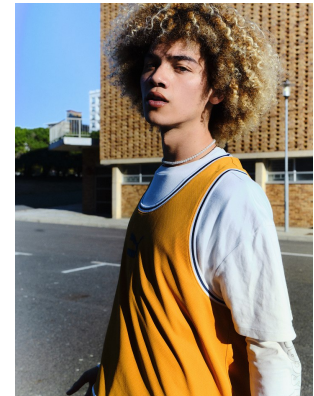

BOSS MODELS

CAPE TOWN

CYLE WILLIAMS

Height: 183cm Chest: 91cm Waist: 71cm Shoe: 9.5 UK Hair: Blonde Eyes: Blue/Green

BOSS MODELS

CAPE TOWN

CYLE WILLIAMS

Height: 183cm Chest: 91cm Waist: 71cm Shoe: 9.5 UK Hair: Blonde Eyes: Blue/Green