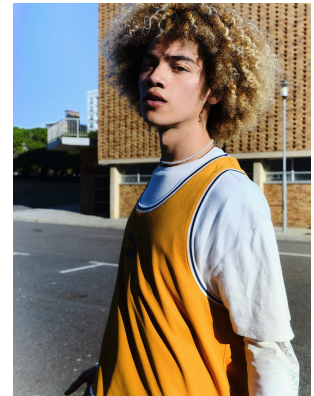

BOSS MODELS

CAPE TOWN

CYLE WILLIAMS

Height: 183cm Chest: 91cm Waist: 71cm Shoe: 9.5 UK Hair: Blonde Eyes: Blue/Green

BOSS MODELS

CAPE TOWN

CYLE WILLIAMS

Height: 183cm Chest: 91cm Waist: 71cm Shoe: 9.5 UK Hair: Blonde Eyes: Blue/Green