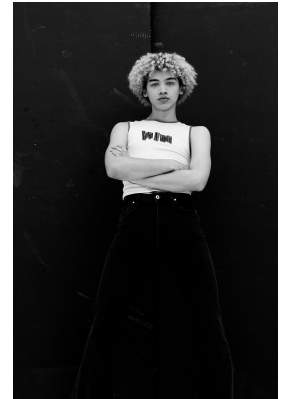

BOSS MODELS

CAPE TOWN

CYLE WILLIAMS

Height: 183cm Chest: 91cm Waist: 71cm Shoe: 9.5 UK Hair: Blonde Eyes: Blue/Green

BOSS MODELS

CAPE TOWN

CYLE WILLIAMS

Height: 183cm Chest: 91cm Waist: 71cm Shoe: 9.5 UK Hair: Blonde Eyes: Blue/Green