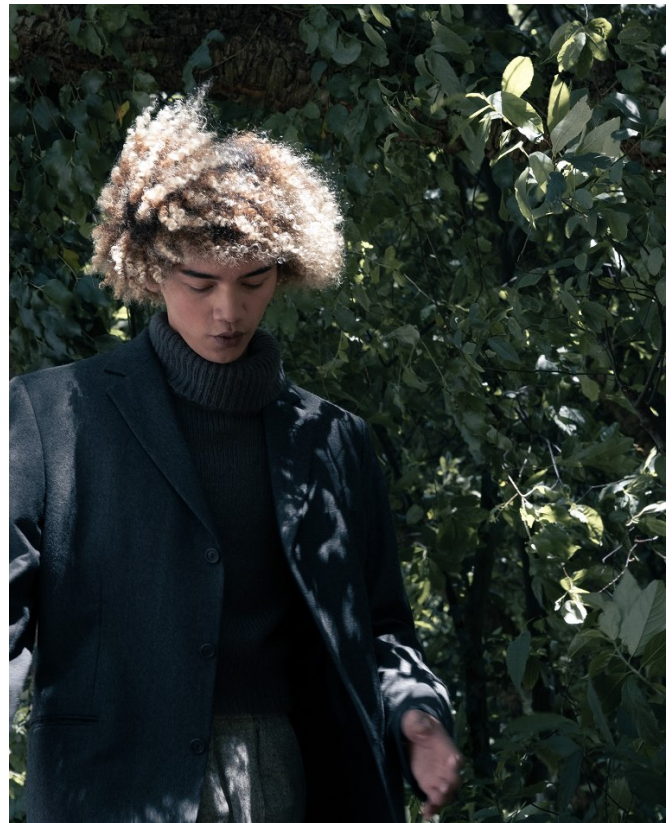

BOSS MODELS

CAPE TOWN

CYLE WILLIAMS

Height: 183cm Chest: 91cm Waist: 71cm Shoe: 9.5 UK Hair: Blonde Eyes: Blue/Green

BOSS MODELS

CAPE TOWN

CYLE WILLIAMS

Height: 183cm Chest: 91cm Waist: 71cm Shoe: 9.5 UK Hair: Blonde Eyes: Blue/Green