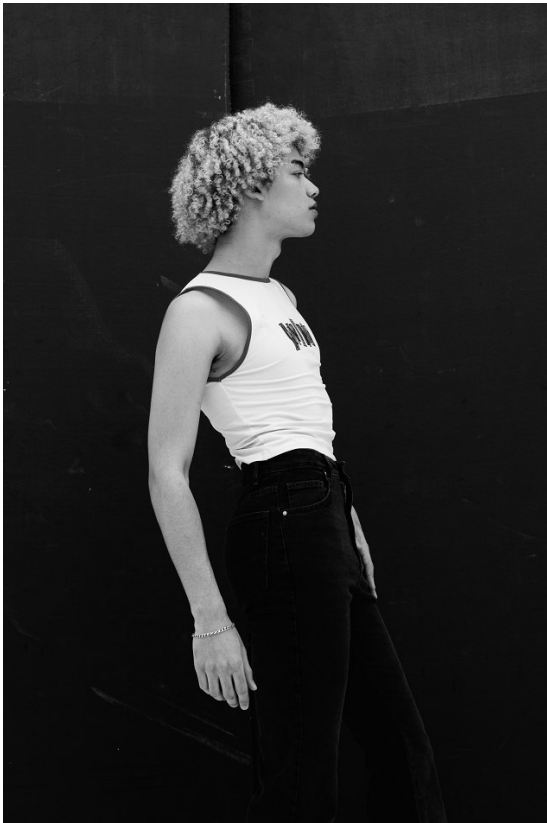

BOSS MODELS

CAPE TOWN

CYLE WILLIAMS

Height: 183cm Chest: 91cm Waist: 71cm Shoe: 9.5 UK Hair: Blonde Eyes: Blue/Green

BOSS MODELS

CAPE TOWN

CYLE WILLIAMS

Height: 183cm Chest: 91cm Waist: 71cm Shoe: 9.5 UK Hair: Blonde Eyes: Blue/Green