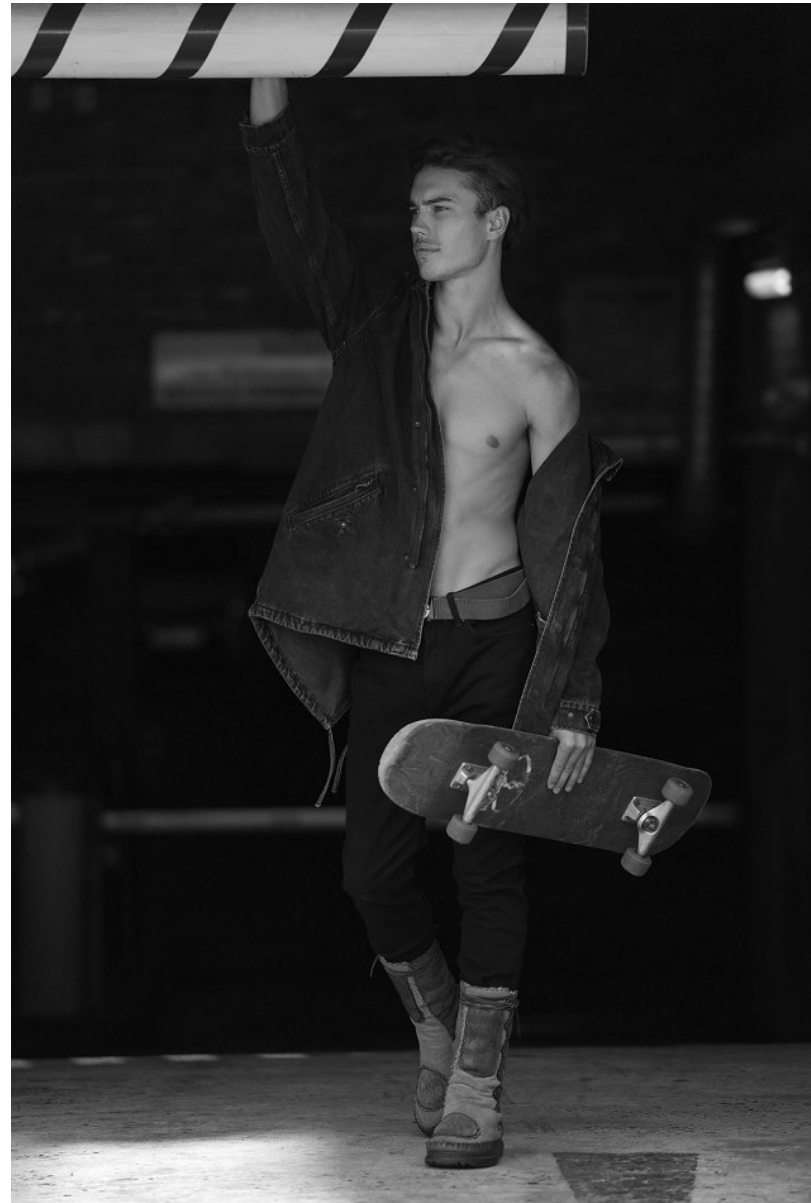

BOSS MODELS

CAPE TOWN

MALAKYTE LITHGOW

Height: 190cm Chest: 100cm Waist: 73cm Shoe: 11 UK Hair: Black Eyes: Green

BOSS MODELS

CAPE TOWN

MALAKYTE LITHGOW

Height: 190cm Chest: 100cm Waist: 73cm Shoe: 11 UK Hair: Black Eyes: Green