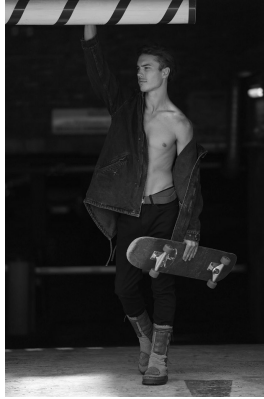

BOSS MODELS

CAPE TOWN

MALAKYTE LITHGOW

Height: 190cm Chest: 100cm Waist: 73cm Shoe: 11 UK Hair: Black Eyes: Green