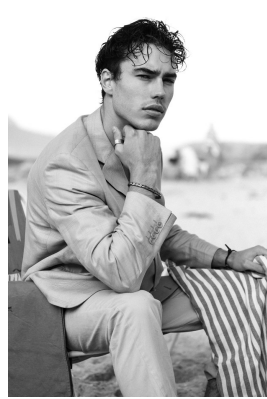

BOSS MODELS

CAPE TOWN

MALAKYTE LITHGOW

Height: 190cm Chest: 100cm Waist: 73cm Shoe: 11 UK Hair: Black Eyes: Green