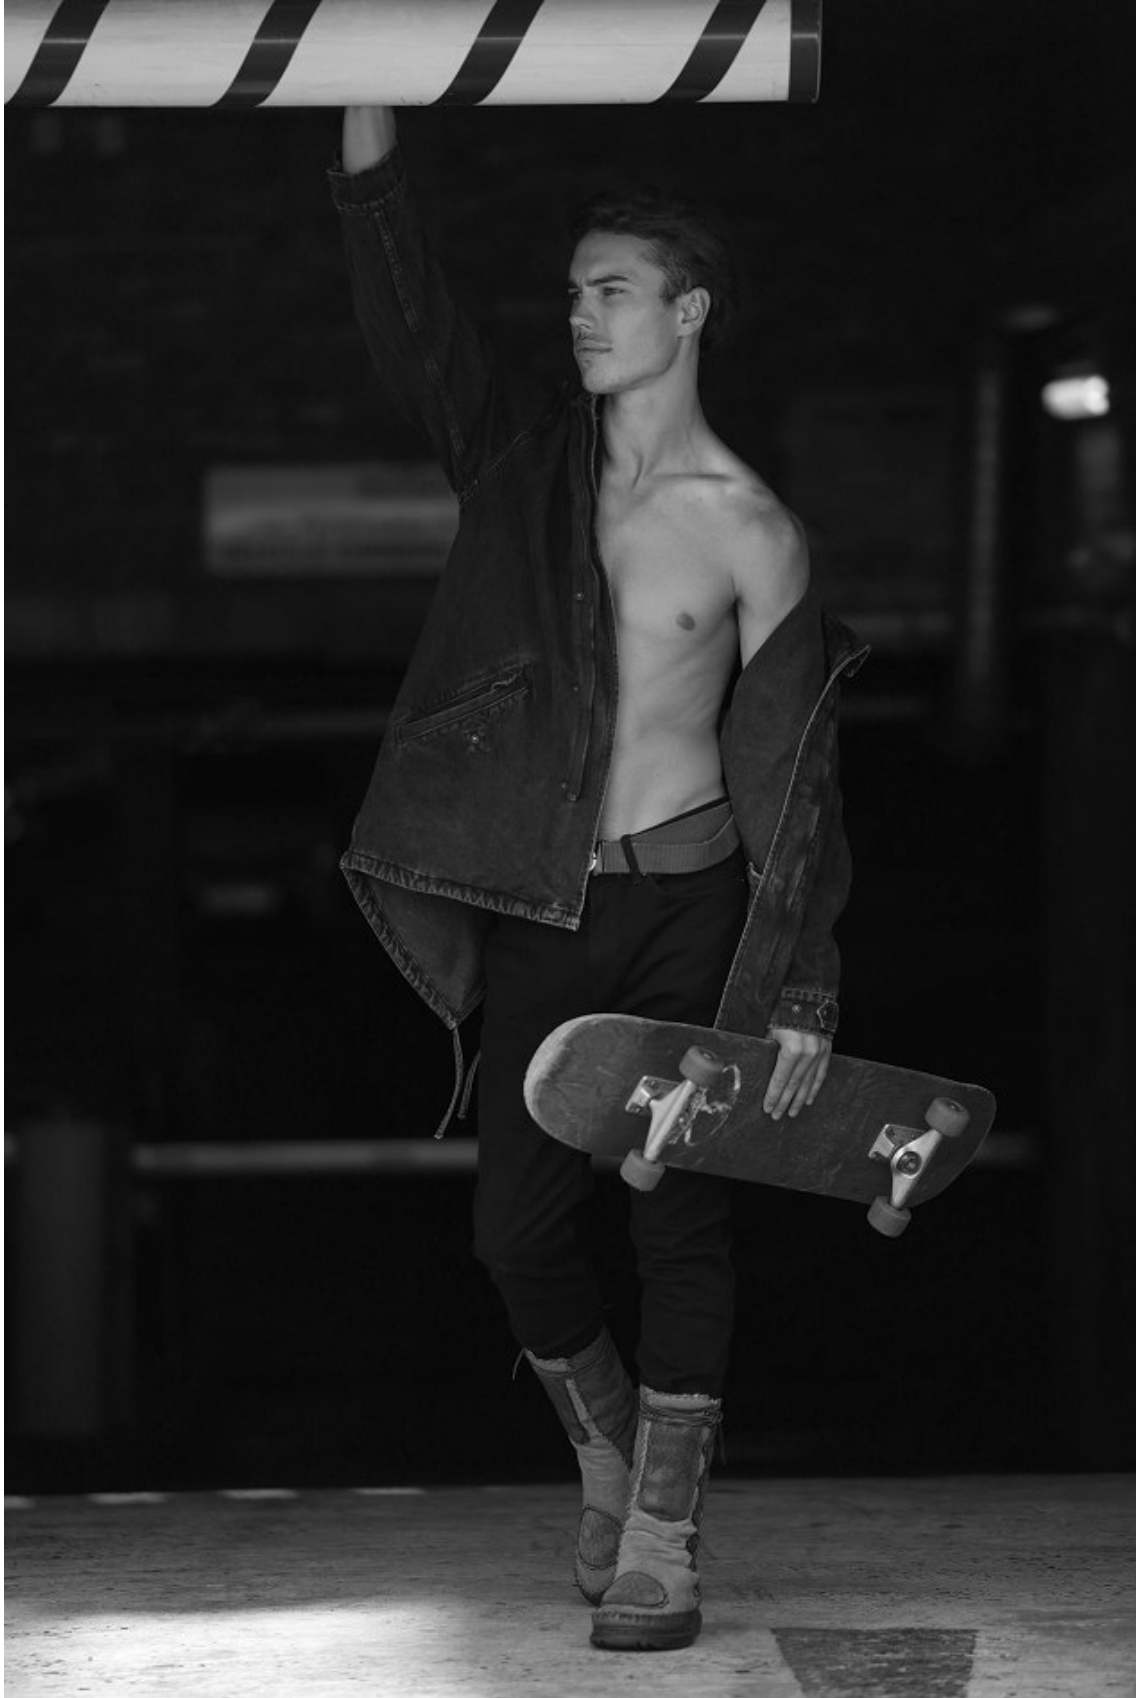

BOSS MODELS

CAPE TOWN

MALAKYTE LITHGOW

Height: 190cm Chest: 100cm Waist: 73cm Shoe: 11 UK Hair: Black Eyes: Green