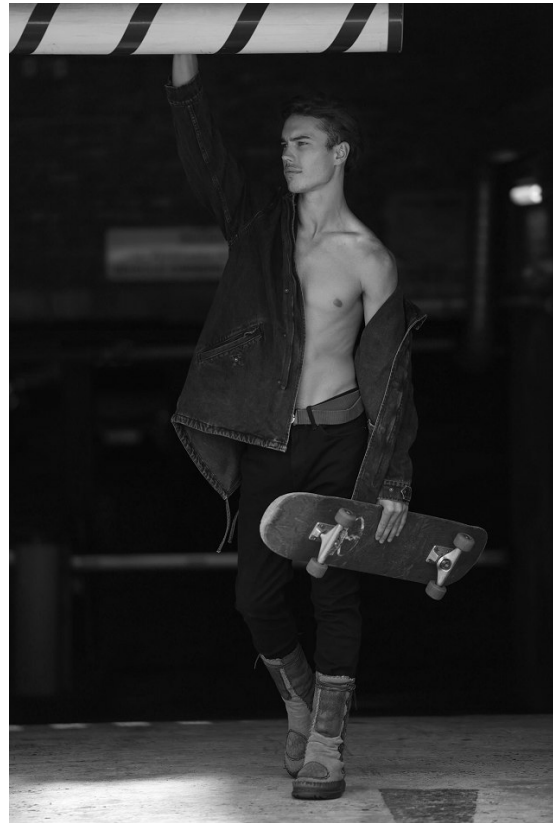

BOSS MODELS

CAPE TOWN

MALAKYTE LITHGOW

Height: 190cm Chest: 100cm Waist: 73cm Shoe: 11 UK Hair: Black Eyes: Green

BOSS MODELS

CAPE TOWN

MALAKYTE LITHGOW

Height: 190cm Chest: 100cm Waist: 73cm Shoe: 11 UK Hair: Black Eyes: Green

BOSS MODELS

CAPE TOWN

MALAKYTE LITHGOW

Height: 190cm Chest: 100cm Waist: 73cm Shoe: 11 UK Hair: Black Eyes: Green