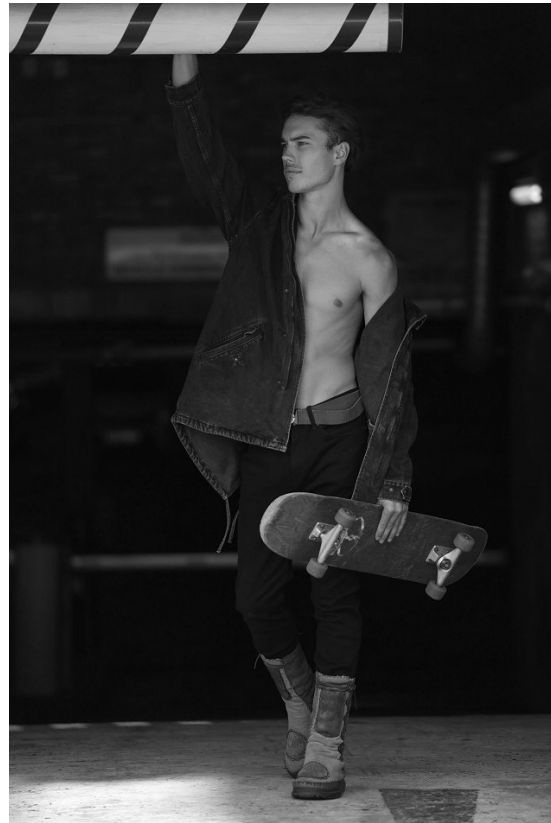

BOSS MODELS

CAPE TOWN

MALAKYTE LITHGOW

Height: 190cm Chest: 100cm Waist: 73cm Shoe: 11 UK Hair: Black Eyes: Green

BOSS MODELS

CAPE TOWN

MALAKYTE LITHGOW

Height: 190cm Chest: 100cm Waist: 73cm Shoe: 11 UK Hair: Black Eyes: Green

BOSS MODELS

CAPE TOWN

MALAKYTE LITHGOW

Height: 190cm Chest: 100cm Waist: 73cm Shoe: 11 UK Hair: Black Eyes: Green