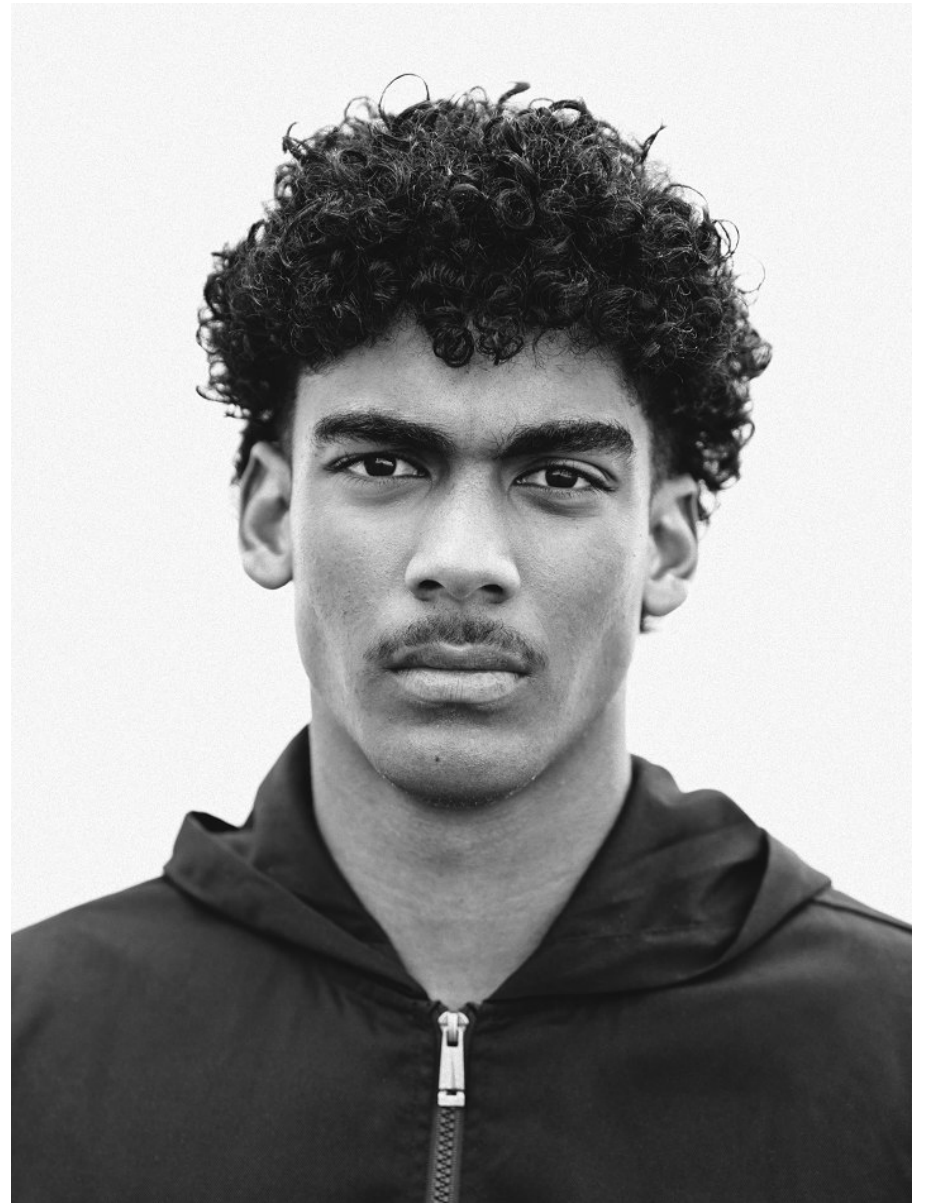

BOSS MODELS

CAPE TOWN

WILLIAM ARNOLD

Height: 191cm Chest: 100cm Waist: 80cm Suit: L Shoe: 11 UK Hair: Black Eyes: Brown

BOSS MODELS

CAPE TOWN

WILLIAM ARNOLD

Height: 191cm Chest: 100cm Waist: 80cm Suit: L Shoe: 11 UK Hair: Black Eyes: Brown