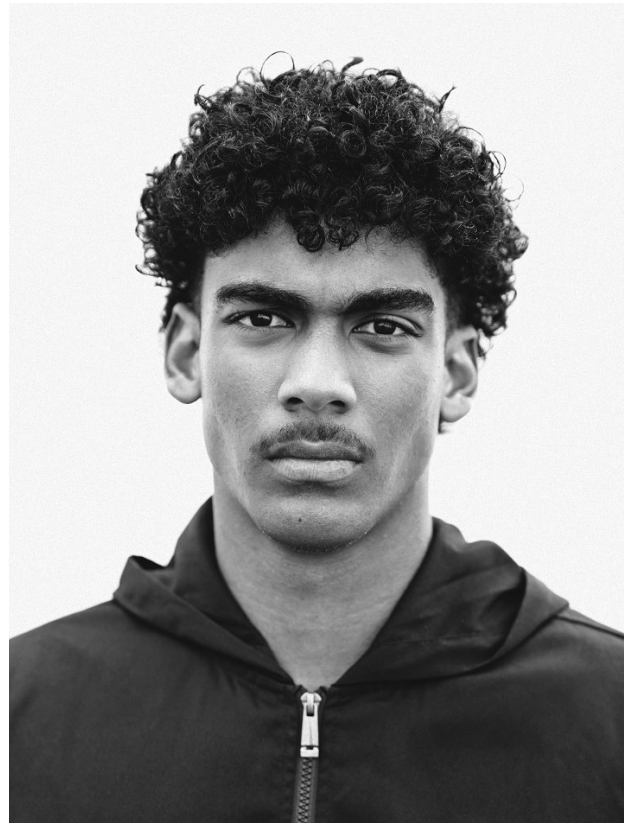

BOSS MODELS

CAPE TOWN

WILLIAM ARNOLD

Height: 191cm Chest: 100cm Waist: 80cm Suit: L Shoe: 11 UK Hair: Black Eyes: Brown

BOSS MODELS

CAPE TOWN

WILLIAM ARNOLD

Height: 191cm Chest: 100cm Waist: 80cm Suit: L Shoe: 11 UK Hair: Black Eyes: Brown