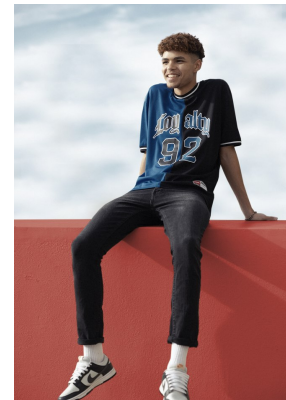

BOSS MODELS

CAPE TOWN

JASON KOHL

Height: 184cm Chest: 86cm Waist: 70cm Suit: R Shoe: 9 UK Hair: Brown Eyes: Brown