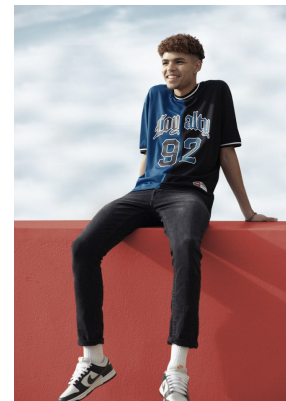

# BOSS MODELS

CAPE TOWN

JASON KOHL

Height: 184cm Chest: 86cm Waist: 70cm Suit: R Shoe: 9 UK Hair: Brown Eyes: Brown