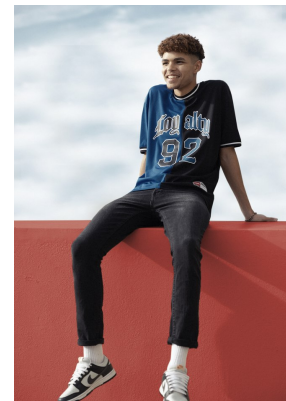

# BOSS MODELS

CAPE TOWN

JASON KOHL

Height: 184cm Chest: 89cm Waist: 71cm Suit: R Shoe: 9 UK Hair: Brown Eyes: Brown