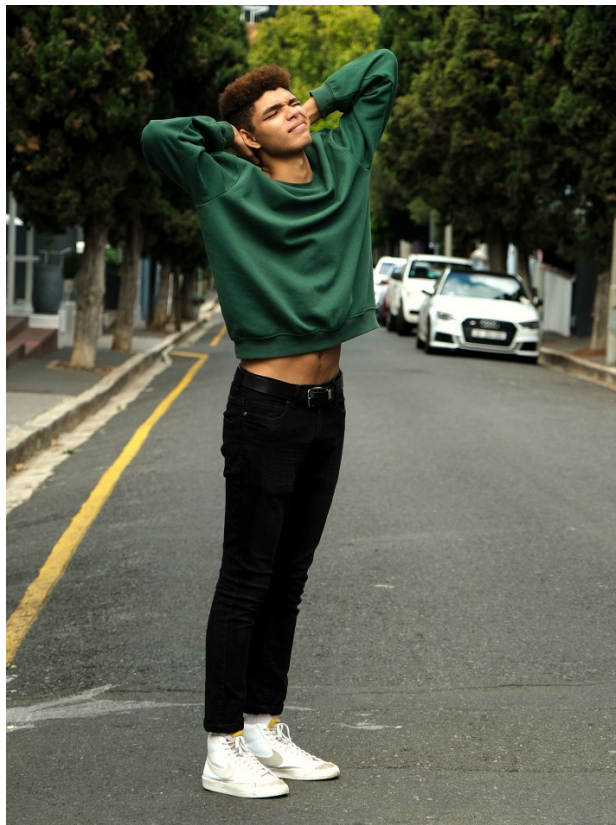

BOSS MODELS

CAPE TOWN

JASON KOHL

Height: 184cm Chest: 89cm Waist: 71cm Suit: R Shoe: 9 UK Hair: Brown Eyes: Brown

BOSS MODELS

CAPE TOWN

JASON KOHL

Height: 184cm Chest: 89cm Waist: 71cm Suit: R Shoe: 9 UK Hair: Brown Eyes: Brown