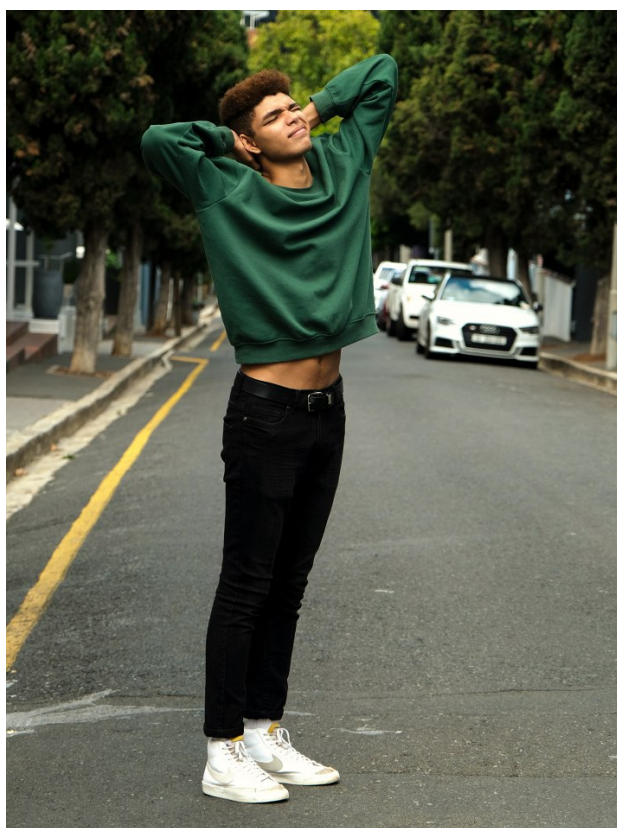

BOSS MODELS

CAPE TOWN

JASON KOHL

Height: 184cm Chest: 86cm Waist: 70cm Suit: R Shoe: 9 UK Hair: Brown Eyes: Brown

BOSS MODELS

CAPE TOWN

JASON KOHL

Height: 184cm Chest: 86cm Waist: 70cm Suit: R Shoe: 9 UK Hair: Brown Eyes: Brown