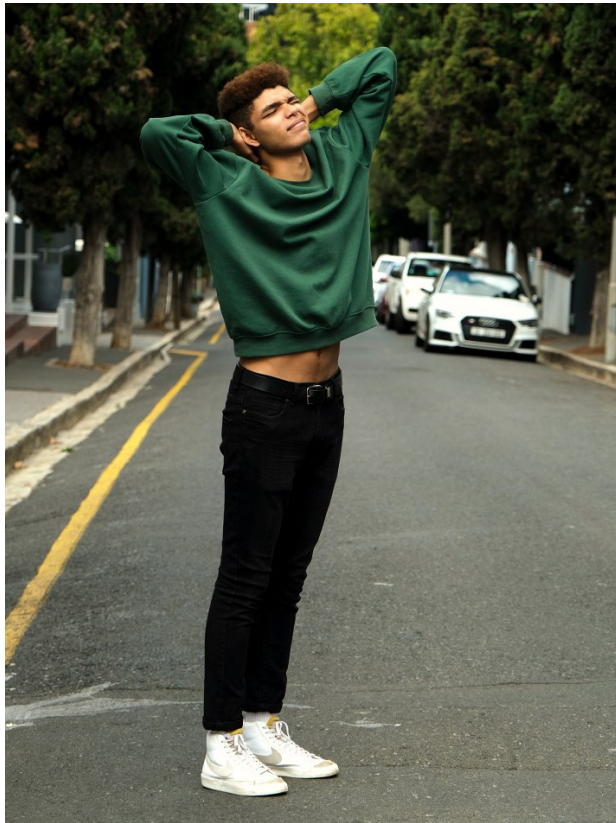

BOSS MODELS

CAPE TOWN

JASON KOHL

Height: 184cm Chest: 86cm Waist: 70cm Suit: R Shoe: 9 UK Hair: Brown Eyes: Brown

BOSS MODELS

CAPE TOWN

JASON KOHL

Height: 184cm Chest: 86cm Waist: 70cm Suit: R Shoe: 9 UK Hair: Brown Eyes: Brown