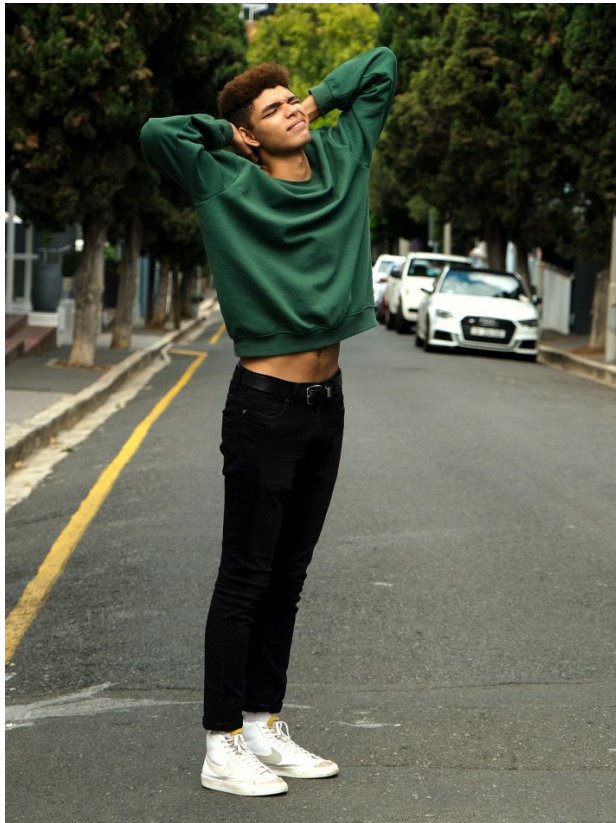

# BOSS MODELS

CAPE TOWN

JASON KOHL

Height: 184cm Chest: 86cm Waist: 70cm Suit: R Shoe: 9 UK Hair: Brown Eyes: Brown