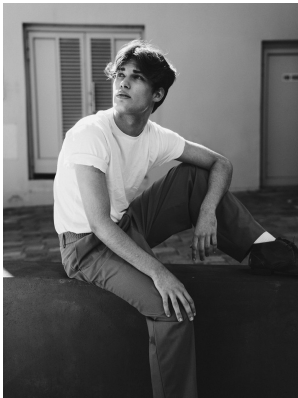

BOSS MODELS

CAPE TOWN

JAKE WOOD

Height: 179cm Chest: 93cm Waist: 70cm Shoe: 10 UK Hair: Brown Eyes: Brown