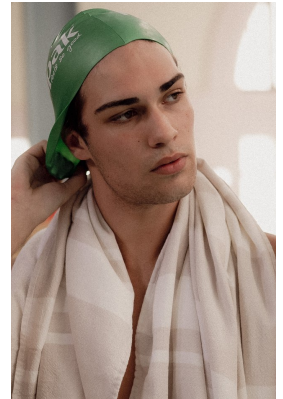

BOSS MODELS

CAPE TOWN

JAKE WOOD

Height: 179cm Chest: 93cm Waist: 70cm Shoe: 10 UK Hair: Brown Eyes: Brown