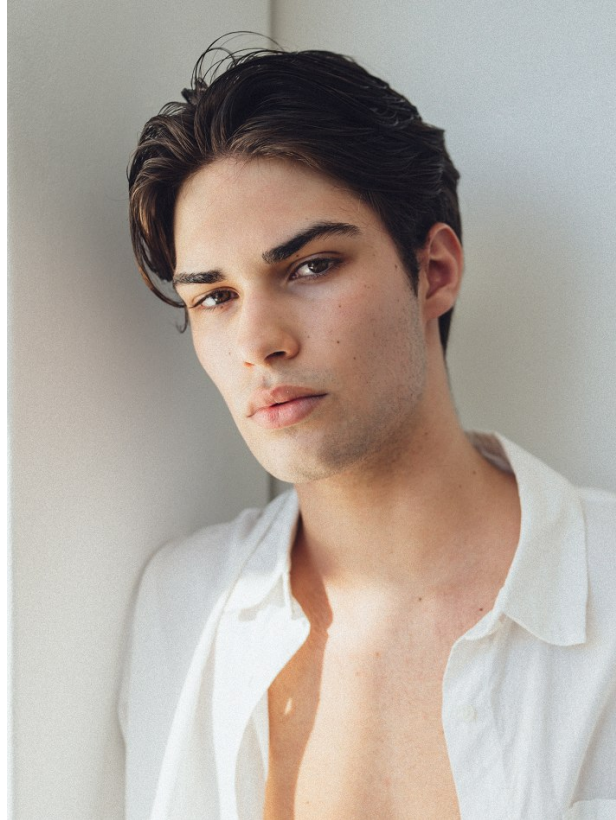

BOSS MODELS

CAPE TOWN

JAKE WOOD

Height: 179cm Chest: 93cm Waist: 70cm Shoe: 10 UK Hair: Brown Eyes: Brown

BOSS MODELS

CAPE TOWN

JAKE WOOD

Height: 179cm Chest: 93cm Waist: 70cm Shoe: 10 UK Hair: Brown Eyes: Brown