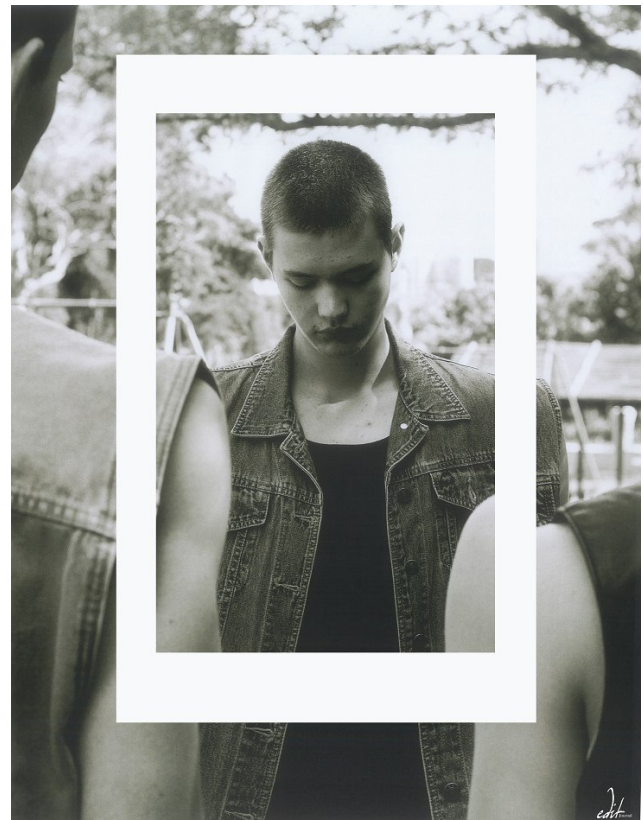

BOSS MODELS

CAPE TOWN

NICHOLAS VAUGHAN-SCOTT

Height: 190cm Chest: 99cm Waist: 81cm Suit: 38 L Shoe: 10.5 UK Hair: Brown Eyes: Blue

BOSS MODELS

CAPE TOWN

NICHOLAS VAUGHAN-SCOTT

Height: 190cm Chest: 99cm Waist: 81cm Suit: 38 L Shoe: 10.5 UK Hair: Brown Eyes: Blue

BOSS MODELS

CAPE TOWN

NICHOLAS VAUGHAN-SCOTT

Height: 190cm Chest: 99cm Waist: 81cm Suit: 38 L Shoe: 10.5 UK Hair: Brown Eyes: Blue