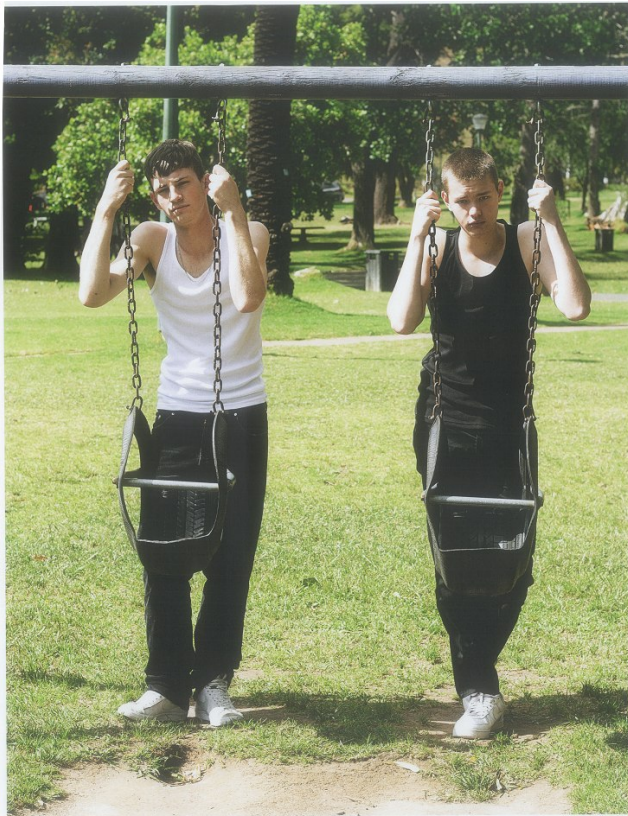

BOSS MODELS

CAPE TOWN

NICHOLAS VAUGHAN-SCOTT

Height: 190cm Chest: 99cm Waist: 81cm Suit: 38 L Shoe: 10.5 UK Hair: Brown Eyes: Blue

BOSS MODELS

CAPE TOWN

NICHOLAS VAUGHAN-SCOTT

Height: 190cm Chest: 99cm Waist: 81cm Suit: 38 L Shoe: 10.5 UK Hair: Brown Eyes: Blue

BOSS MODELS

CAPE TOWN

NICHOLAS VAUGHAN-SCOTT

Height: 190cm Chest: 99cm Waist: 81cm Suit: 38 L Shoe: 10.5 UK Hair: Brown Eyes: Blue