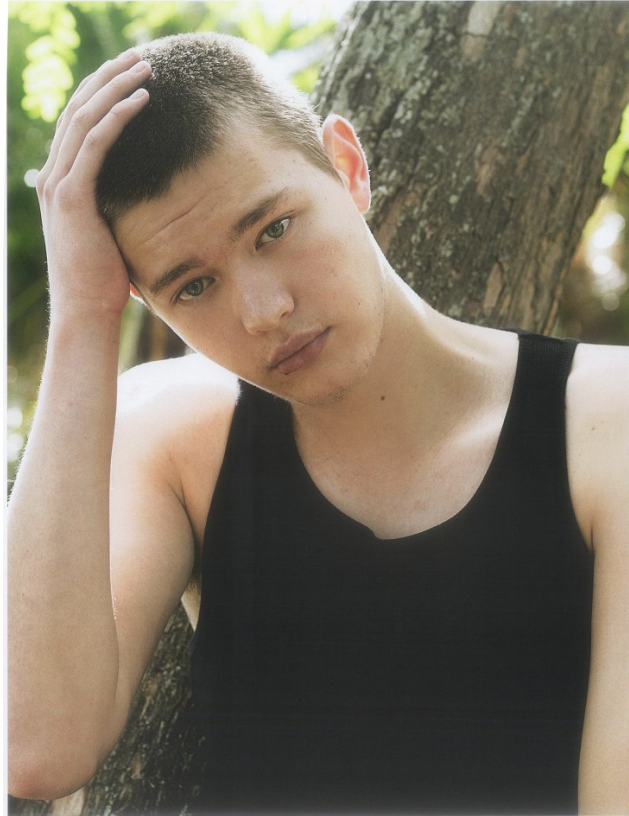

# BOSS MODELS

CAPE TOWN

NICHOLAS VAUGHAN-SCOTT

Height: 187cm Chest: 93cm Waist: 76cm Suit: 37 L Shoe: 10.5 UK Hair: Brown Eyes: Blue

# BOSS MODELS

CAPE TOWN

**NICHOLAS VAUGHAN-SCOTT**

Height: 187cm Chest: 93cm Waist: 76cm Suit: 37 L Shoe: 10.5 UK Hair: Brown Eyes: Blue