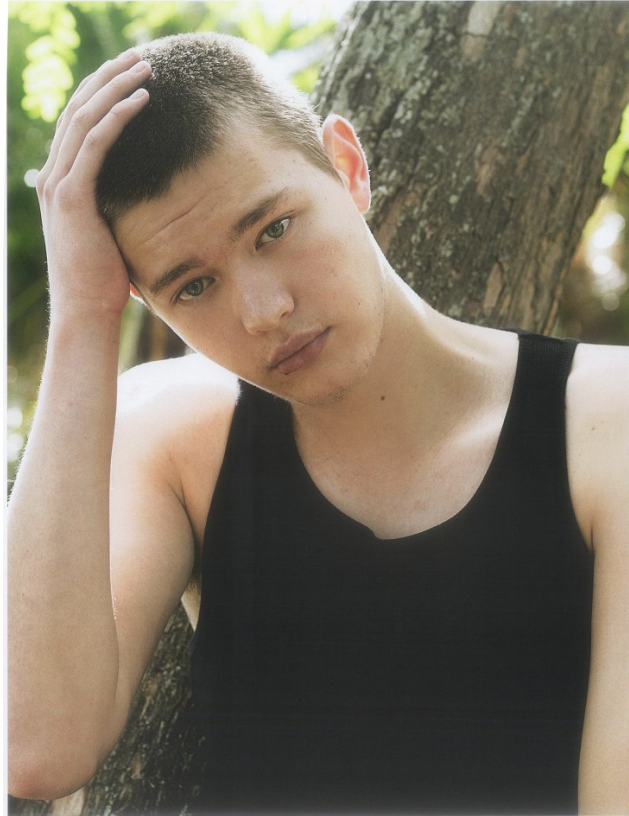

BOSS MODELS

CAPE TOWN

NICHOLAS VAUGHAN-SCOTT

Height: 190cm Chest: 99cm Waist: 81cm Suit: 38 L Shoe: 10.5 UK Hair: Brown Eyes: Blue

BOSS MODELS

CAPE TOWN

NICHOLAS VAUGHAN-SCOTT

Height: 190cm Chest: 99cm Waist: 81cm Suit: 38 L Shoe: 10.5 UK Hair: Brown Eyes: Blue

BOSS MODELS

CAPE TOWN

NICHOLAS VAUGHAN-SCOTT

Height: 190cm Chest: 99cm Waist: 81cm Suit: 38 L Shoe: 10.5 UK Hair: Brown Eyes: Blue