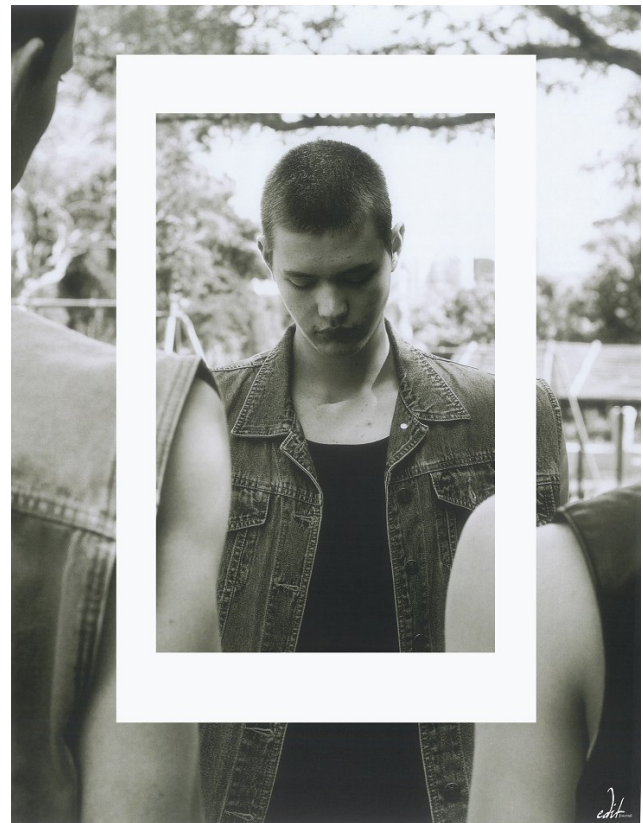

# BOSS MODELS

CAPE TOWN

NICHOLAS VAUGHAN-SCOTT

Height: 187cm Chest: 93cm Waist: 76cm Suit: 37 L Shoe: 10.5 UK Hair: Brown Eyes: Blue

# BOSS MODELS

CAPE TOWN

**NICHOLAS VAUGHAN-SCOTT**

Height: 187cm Chest: 93cm Waist: 76cm Suit: 37 L Shoe: 10.5 UK Hair: Brown Eyes: Blue