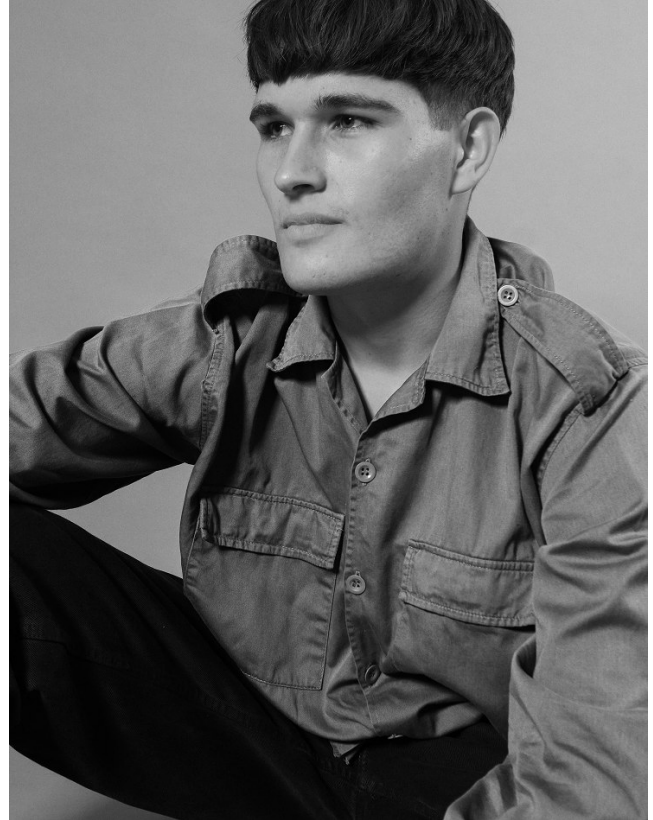

BOSS MODELS

CAPE TOWN

DAN BOXSHALL-SMITH

Height: 189cm Chest: 99cm Waist: 81cm Suit: 39 R Shoe: 9 UK Hair: Brown Eyes: Green/Brown

BOSS MODELS

CAPE TOWN

DAN BOXSHALL-SMITH

Height: 189cm Chest: 99cm Waist: 81cm Suit: 39 R Shoe: 9 UK Hair: Brown Eyes: Green/Brown

BOSS MODELS

CAPE TOWN

DAN BOXSHALL-SMITH

Height: 189cm Chest: 99cm Waist: 81cm Suit: 39 R Shoe: 9 UK Hair: Brown Eyes: Green/Brown