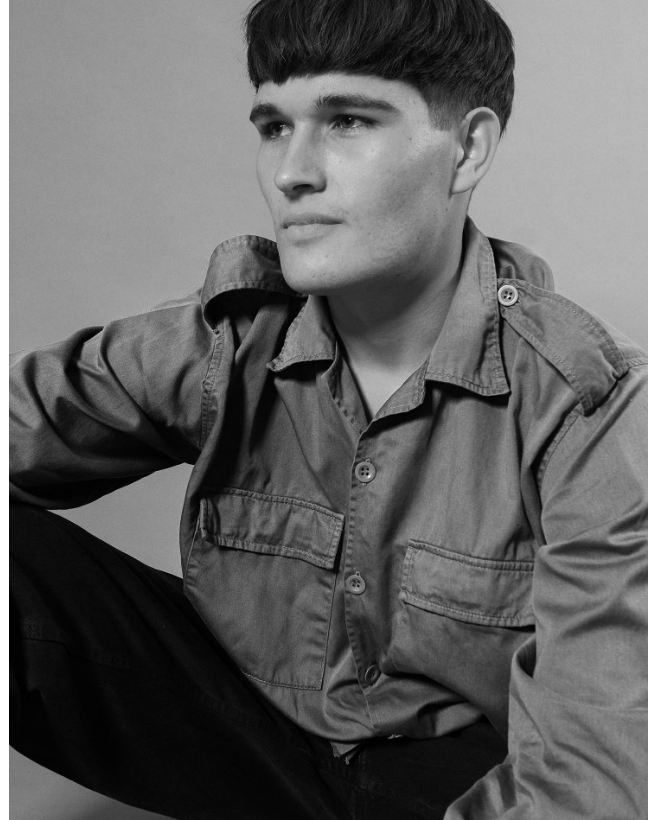

# BOSS MODELS

CAPE TOWN

DAN BOXSHALL-SMITH

Height: 189cm Chest: 99cm Waist: 81cm Suit: 39 R Shoe: 9 UK Hair: Brown Eyes: Green/Brown