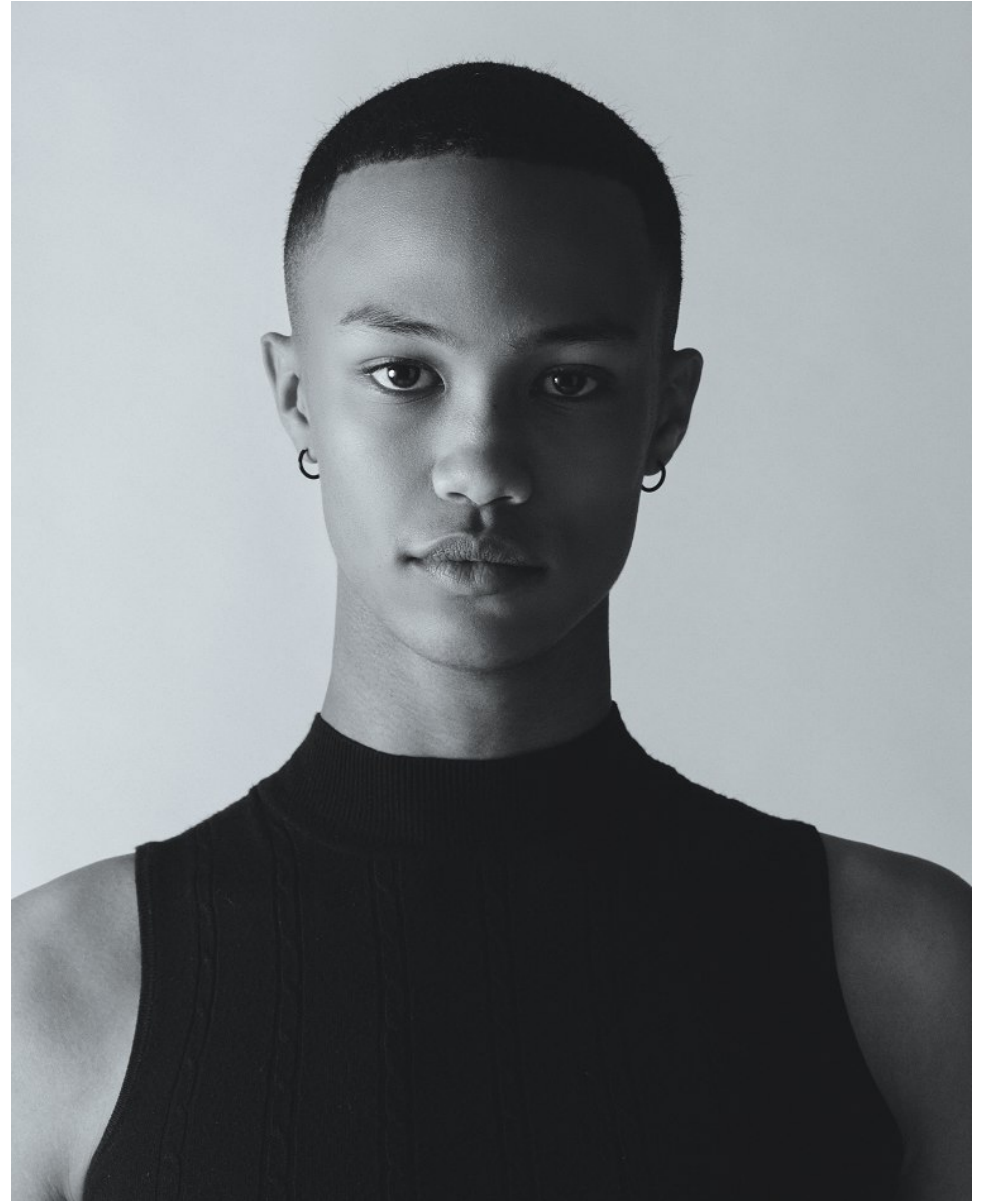

BOSS MODELS

CAPE TOWN

XAVIER LOUW

Height: 188cm Chest: 96cm Waist: 82cm Shoe: 9 UK Hair: Black Eyes: Brown

BOSS MODELS

CAPE TOWN

XAVIER LOUW

Height: 188cm Chest: 96cm Waist: 82cm Shoe: 9 UK Hair: Black Eyes: Brown