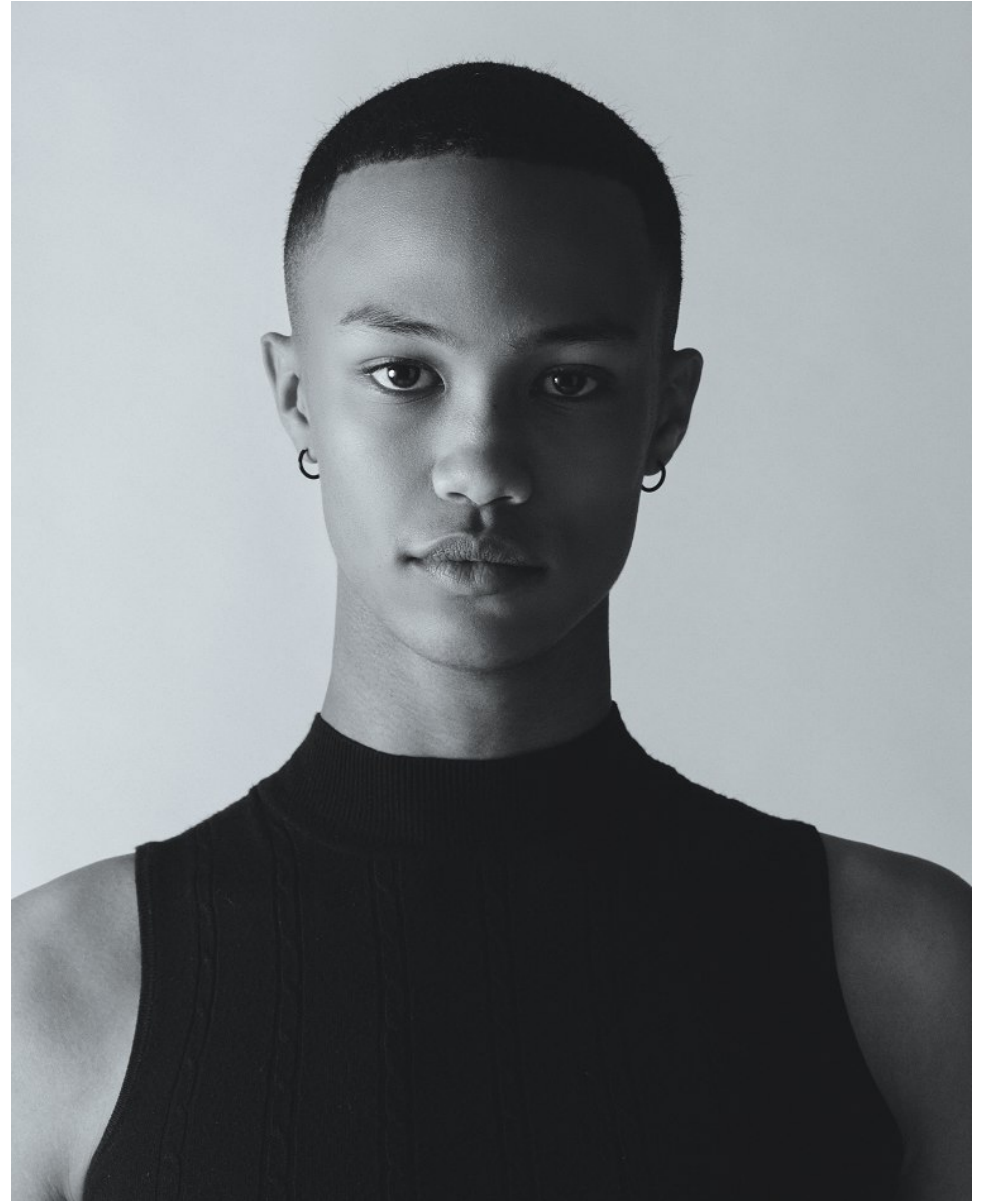

BOSS MODELS

CAPE TOWN

XAVIER LOUW

Height: 188cm Chest: 97cm Waist: 87cm Shoe: 9 UK Hair: Black Eyes: Brown

BOSS MODELS

CAPE TOWN

XAVIER LOUW

Height: 188cm Chest: 97cm Waist: 87cm Shoe: 9 UK Hair: Black Eyes: Brown