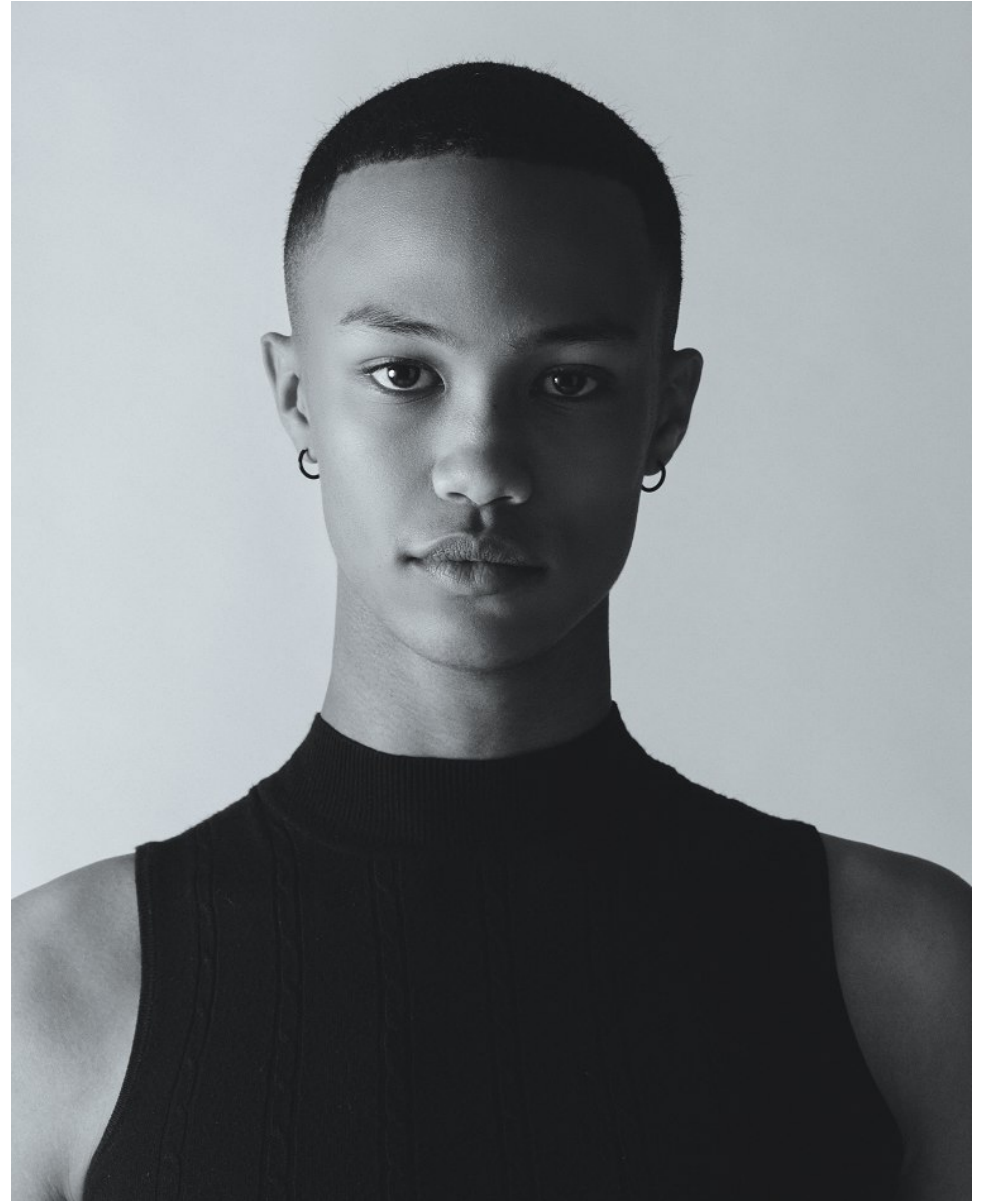

BOSS MODELS

CAPE TOWN

XAVIER LOUW

Height: 188cm Chest: 99cm Waist: 83cm Suit: 40 L Shoe: 9 UK Hair: Black Eyes: Brown