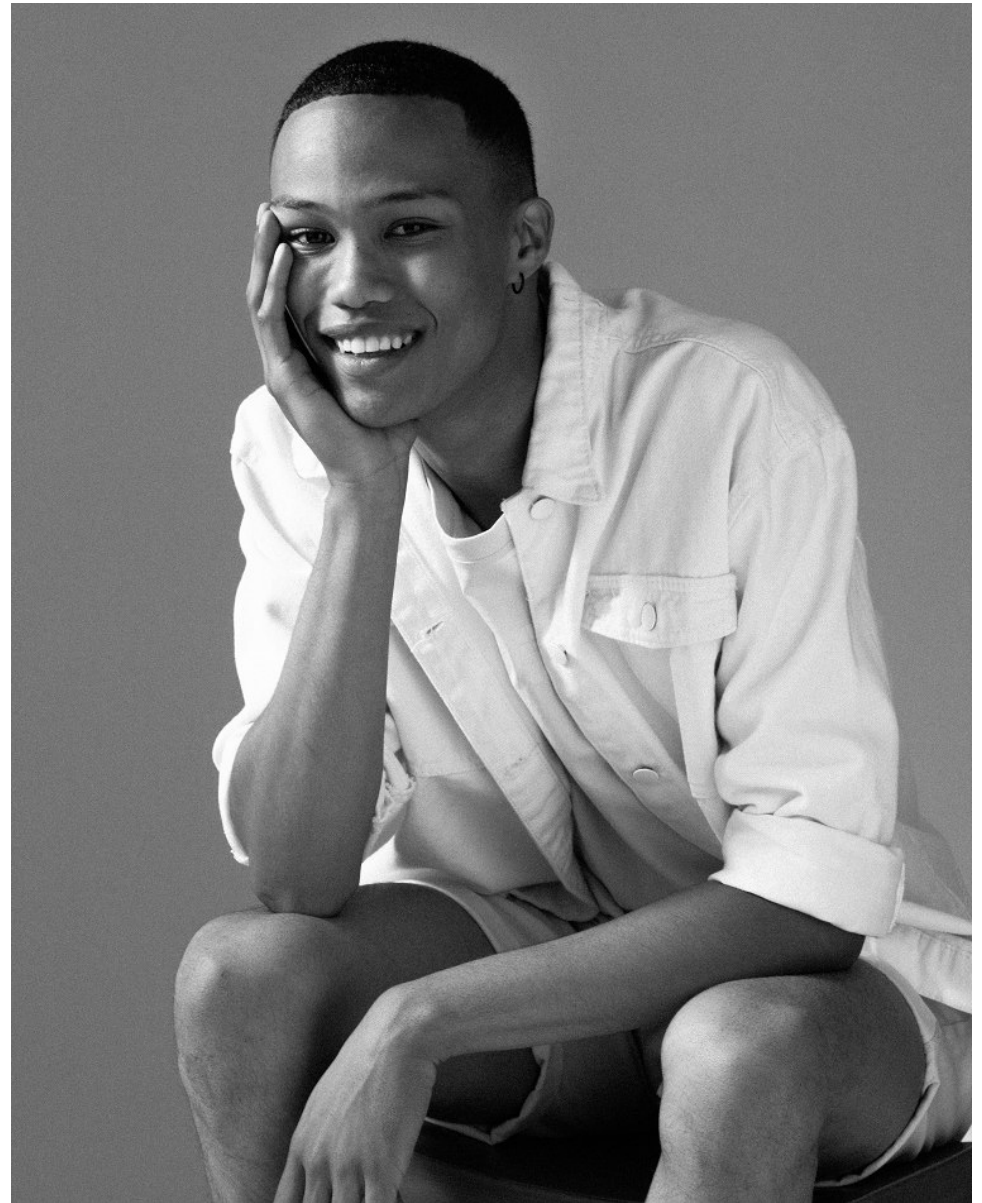

BOSS MODELS

CAPE TOWN

XAVIER LOUW

Height: 188cm Chest: 97cm Waist: 87cm Shoe: 9 UK Hair: Black Eyes: Brown

BOSS MODELS

CAPE TOWN

XAVIER LOUW

Height: 188cm Chest: 97cm Waist: 87cm Shoe: 9 UK Hair: Black Eyes: Brown

BOSS MODELS

CAPE TOWN

XAVIER LOUW

Height: 188cm Chest: 97cm Waist: 87cm Shoe: 9 UK Hair: Black Eyes: Brown