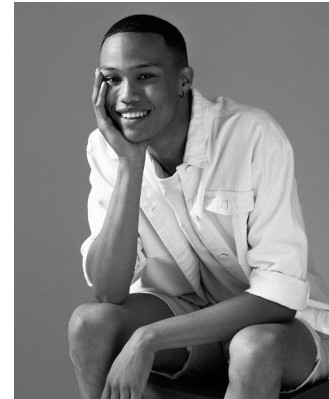

BOSS MODELS

CAPE TOWN

XAVIER LOUW

Height: 188cm Chest: 96cm Waist: 82cm Shoe: 9 UK Hair: Black Eyes: Brown

BOSS MODELS

CAPE TOWN

XAVIER LOUW

Height: 188cm Chest: 96cm Waist: 82cm Shoe: 9 UK Hair: Black Eyes: Brown