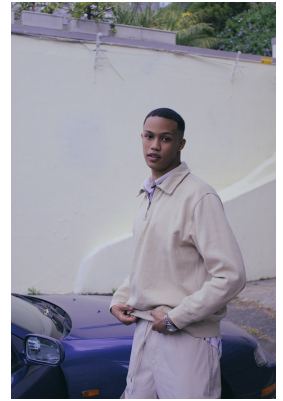

BOSS MODELS

CAPE TOWN

XAVIER LOUW

Height: 188cm Chest: 99cm Waist: 83cm Suit: 40 L Shoe: 9 UK Hair: Black Eyes: Brown

BOSS MODELS

CAPE TOWN

XAVIER LOUW

Height: 188cm Chest: 99cm Waist: 83cm Suit: 40 L Shoe: 9 UK Hair: Black Eyes: Brown