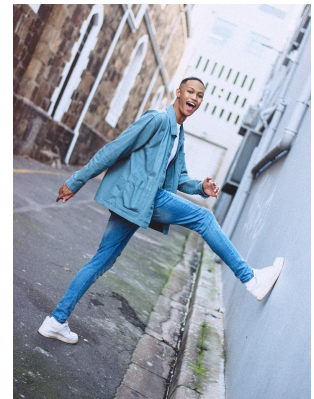

BOSS MODELS

CAPE TOWN

XAVIER LOUW

Height: 188cm Chest: 99cm Waist: 83cm Suit: 40 L Shoe: 9 UK Hair: Black Eyes: Brown

BOSS MODELS

CAPE TOWN

XAVIER LOUW

Height: 188cm Chest: 99cm Waist: 83cm Suit: 40 L Shoe: 9 UK Hair: Black Eyes: Brown