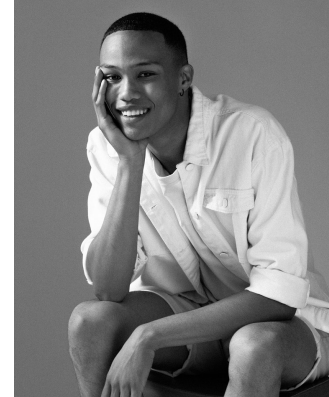

BOSS MODELS

CAPE TOWN

XAVIER LOUW

Height: 188cm Chest: 99cm Waist: 83cm Suit: 40 L Shoe: 9 UK Hair: Black Eyes: Brown

BOSS MODELS

CAPE TOWN

XAVIER LOUW

Height: 188cm Chest: 99cm Waist: 83cm Suit: 40 L Shoe: 9 UK Hair: Black Eyes: Brown