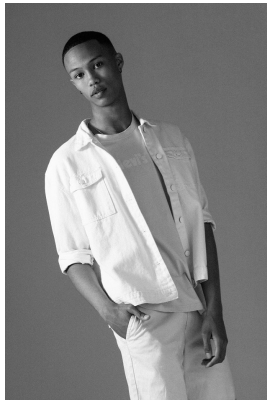

BOSS MODELS

CAPE TOWN

XAVIER LOUW

Height: 188cm Chest: 99cm Waist: 83cm Suit: 40 L Shoe: 9 UK Hair: Black Eyes: Brown

BOSS MODELS

CAPE TOWN

XAVIER LOUW

Height: 188cm Chest: 99cm Waist: 83cm Suit: 40 L Shoe: 9 UK Hair: Black Eyes: Brown