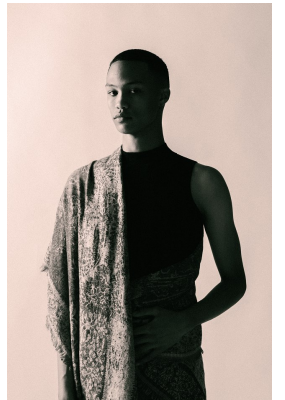

BOSS MODELS

CAPE TOWN

XAVIER LOUW

Height: 188cm Chest: 99cm Waist: 83cm Suit: 40 L Shoe: 9 UK Hair: Black Eyes: Brown

BOSS MODELS

CAPE TOWN

XAVIER LOUW

Height: 188cm Chest: 99cm Waist: 83cm Suit: 40 L Shoe: 9 UK Hair: Black Eyes: Brown