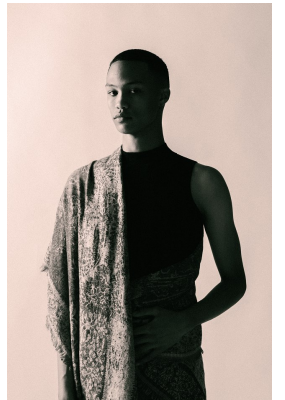

# BOSS MODELS

CAPE TOWN

XAVIER LOUW

Height: 188cm Chest: 97cm Waist: 87cm Shoe: 9 UK Hair: Black Eyes: Brown

# BOSS MODELS

CAPE TOWN

## XAVIER LOUW

Height: 188cm Chest: 97cm Waist: 87cm Shoe: 9 UK Hair: Black Eyes: Brown