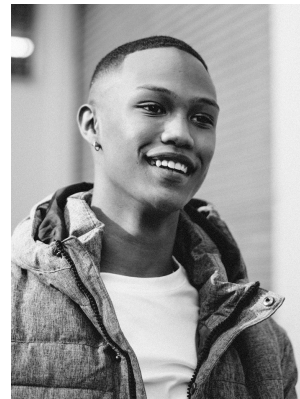

BOSS MODELS

CAPE TOWN

XAVIER LOUW

Height: 188cm Chest: 99cm Waist: 83cm Suit: 40 L Shoe: 9 UK Hair: Black Eyes: Brown

BOSS MODELS

CAPE TOWN

XAVIER LOUW

Height: 188cm Chest: 99cm Waist: 83cm Suit: 40 L Shoe: 9 UK Hair: Black Eyes: Brown