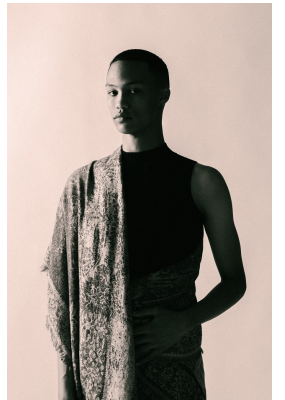

BOSS MODELS

CAPE TOWN

XAVIER LOUW

Height: 188cm Chest: 96cm Waist: 82cm Shoe: 9 UK Hair: Black Eyes: Brown

BOSS MODELS

CAPE TOWN

XAVIER LOUW

Height: 188cm Chest: 96cm Waist: 82cm Shoe: 9 UK Hair: Black Eyes: Brown