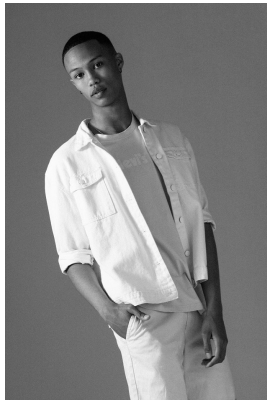

BOSS MODELS

CAPE TOWN

XAVIER LOUW

Height: 188cm Chest: 96cm Waist: 82cm Shoe: 9 UK Hair: Black Eyes: Brown

BOSS MODELS

CAPE TOWN

XAVIER LOUW

Height: 188cm Chest: 96cm Waist: 82cm Shoe: 9 UK Hair: Black Eyes: Brown