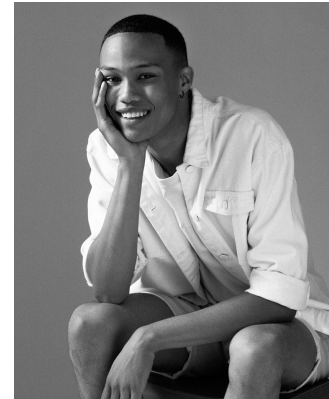

BOSS MODELS

CAPE TOWN

XAVIER LOUW

Height: 188cm Chest: 99cm Waist: 83cm Suit: 40 L Shoe: 9 UK Hair: Black Eyes: Brown

BOSS MODELS

CAPE TOWN

XAVIER LOUW

Height: 188cm Chest: 99cm Waist: 83cm Suit: 40 L Shoe: 9 UK Hair: Black Eyes: Brown