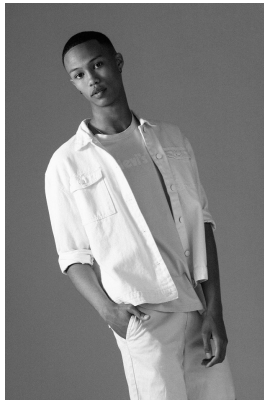

BOSS MODELS

CAPE TOWN

XAVIER LOUW

Height: 188cm Chest: 99cm Waist: 83cm Suit: 40 L Shoe: 9 UK Hair: Black Eyes: Brown

BOSS MODELS

CAPE TOWN

XAVIER LOUW

Height: 188cm Chest: 99cm Waist: 83cm Suit: 40 L Shoe: 9 UK Hair: Black Eyes: Brown