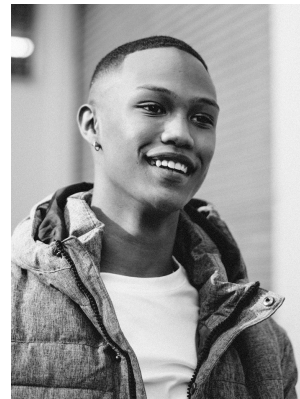

# BOSS MODELS

CAPE TOWN

XAVIER LOUW

Height: 188cm Chest: 97cm Waist: 87cm Shoe: 9 UK Hair: Black Eyes: Brown

# BOSS MODELS

CAPE TOWN

## XAVIER LOUW

Height: 188cm Chest: 97cm Waist: 87cm Shoe: 9 UK Hair: Black Eyes: Brown