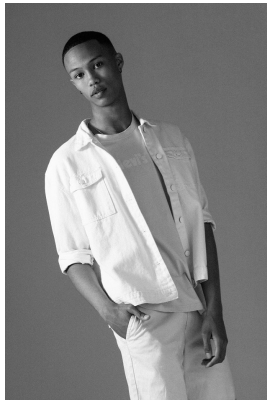

# BOSS MODELS

CAPE TOWN

XAVIER LOUW

Height: 188cm Chest: 97cm Waist: 87cm Shoe: 9 UK Hair: Black Eyes: Brown

# BOSS MODELS

CAPE TOWN

## XAVIER LOUW

Height: 188cm Chest: 97cm Waist: 87cm Shoe: 9 UK Hair: Black Eyes: Brown