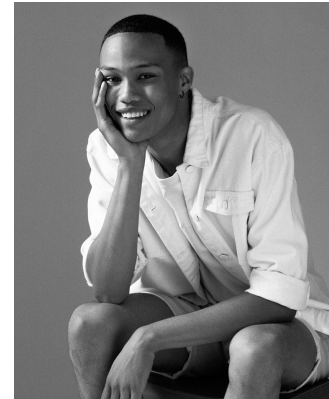

# BOSS MODELS

CAPE TOWN

XAVIER LOUW

Height: 188cm Chest: 97cm Waist: 87cm Shoe: 9 UK Hair: Black Eyes: Brown

# BOSS MODELS

CAPE TOWN

## XAVIER LOUW

Height: 188cm Chest: 97cm Waist: 87cm Shoe: 9 UK Hair: Black Eyes: Brown