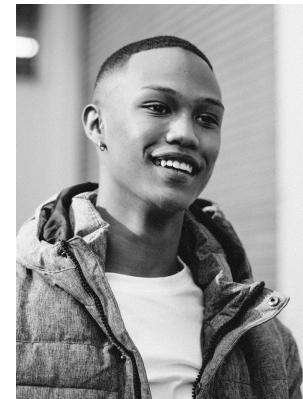

BOSS MODELS

CAPE TOWN

XAVIER LOUW

Height: 188cm Chest: 99cm Waist: 83cm Suit: 40 L Shoe: 9 UK Hair: Black Eyes: Brown

BOSS MODELS

CAPE TOWN

XAVIER LOUW

Height: 188cm Chest: 99cm Waist: 83cm Suit: 40 L Shoe: 9 UK Hair: Black Eyes: Brown