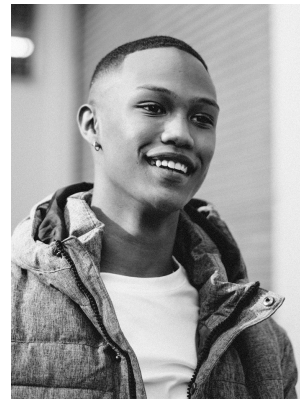

BOSS MODELS

CAPE TOWN

XAVIER LOUW

Height: 188cm Chest: 96cm Waist: 82cm Shoe: 9 UK Hair: Black Eyes: Brown

BOSS MODELS

CAPE TOWN

XAVIER LOUW

Height: 188cm Chest: 96cm Waist: 82cm Shoe: 9 UK Hair: Black Eyes: Brown