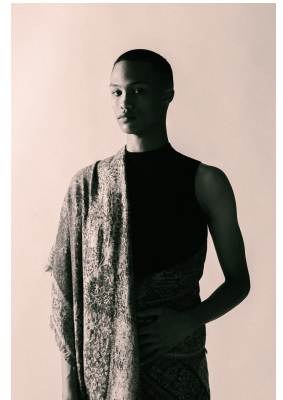

BOSS MODELS

CAPE TOWN

XAVIER LOUW

Height: 188cm Chest: 99cm Waist: 83cm Suit: 40 L Shoe: 9 UK Hair: Black Eyes: Brown

BOSS MODELS

CAPE TOWN

XAVIER LOUW

Height: 188cm Chest: 99cm Waist: 83cm Suit: 40 L Shoe: 9 UK Hair: Black Eyes: Brown