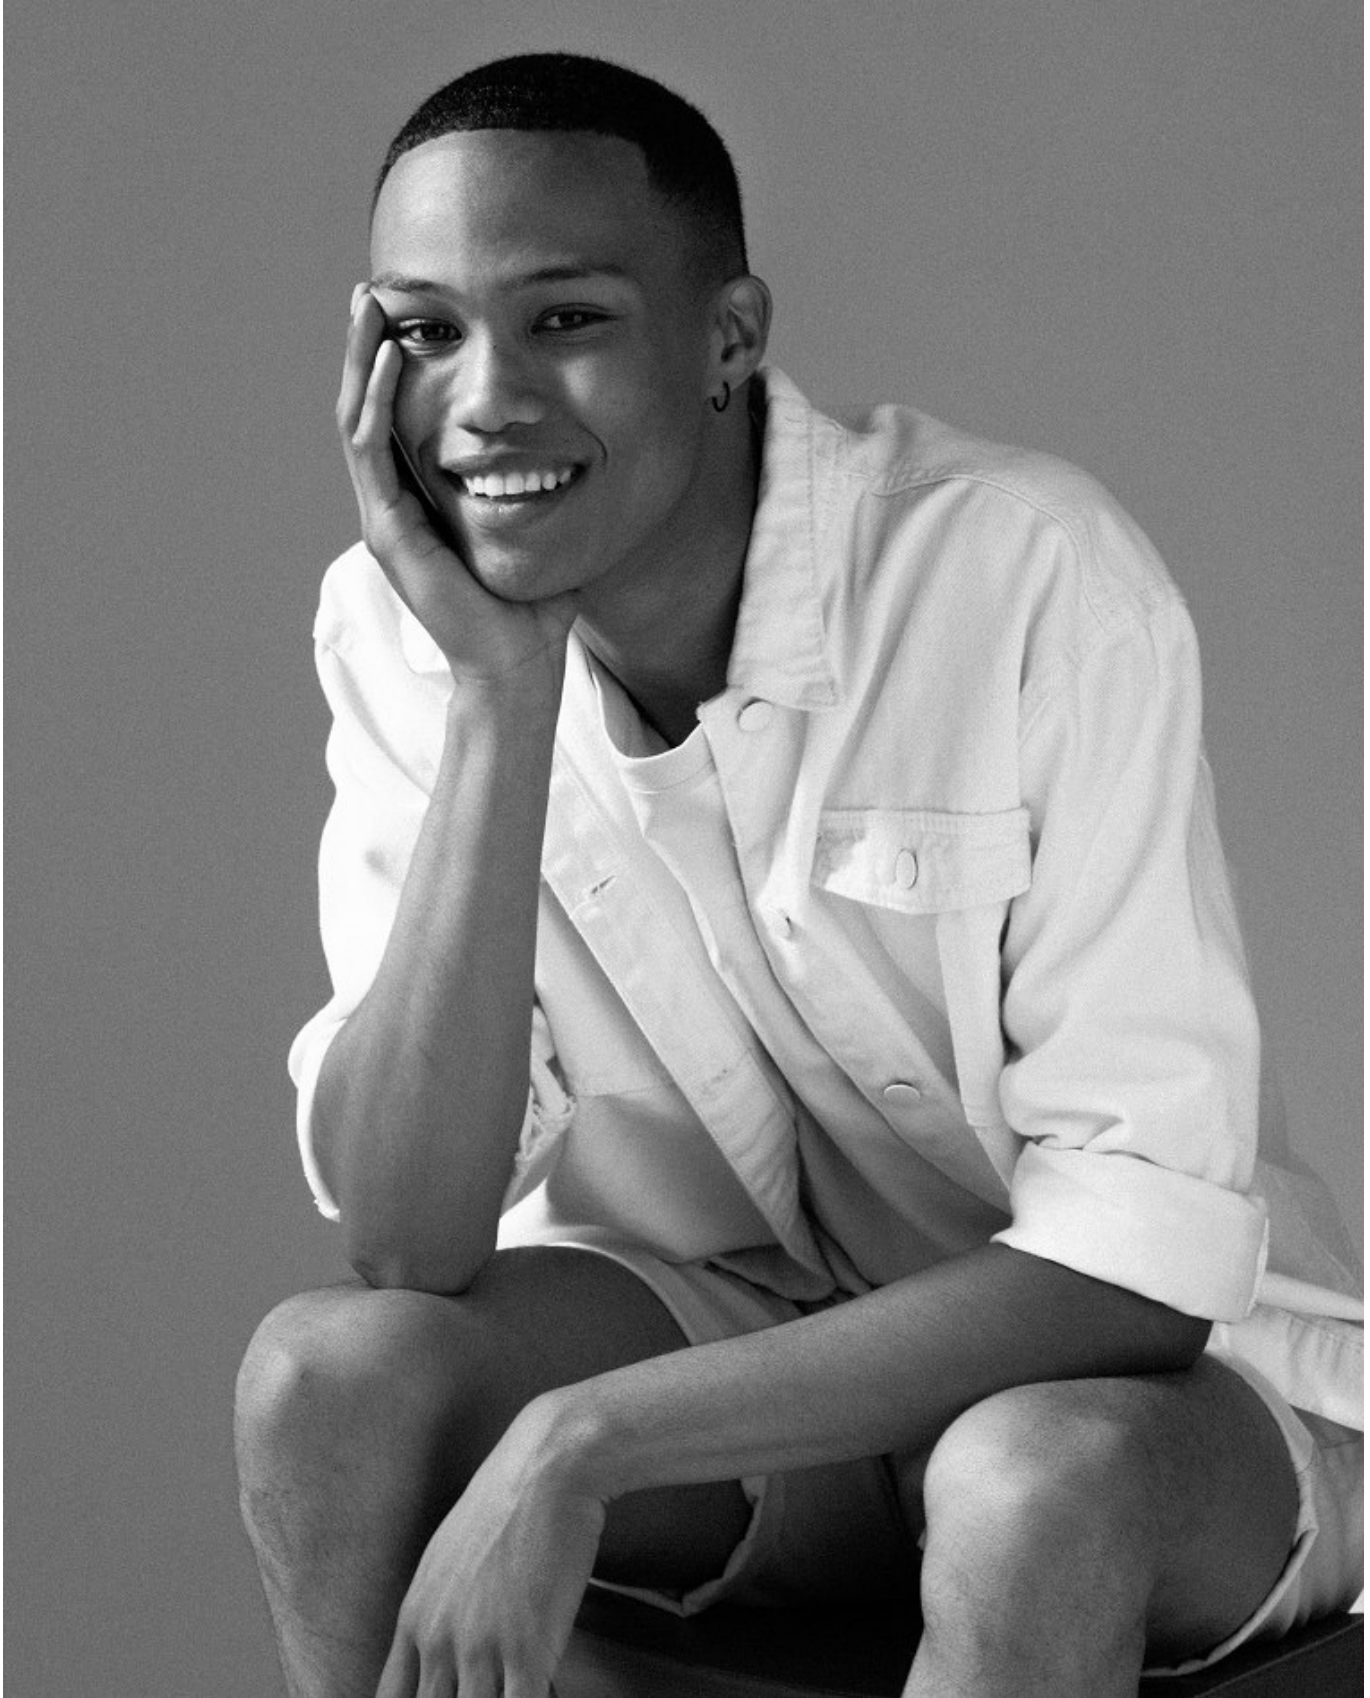

BOSS MODELS

CAPE TOWN

XAVIER LOUW

Height: 188cm Chest: 96cm Waist: 82cm Shoe: 9 UK Hair: Black Eyes: Brown

BOSS MODELS

CAPE TOWN

XAVIER LOUW

Height: 188cm Chest: 96cm Waist: 82cm Shoe: 9 UK Hair: Black Eyes: Brown

BOSS MODELS

CAPE TOWN

XAVIER LOUW

Height: 188cm Chest: 96cm Waist: 82cm Shoe: 9 UK Hair: Black Eyes: Brown