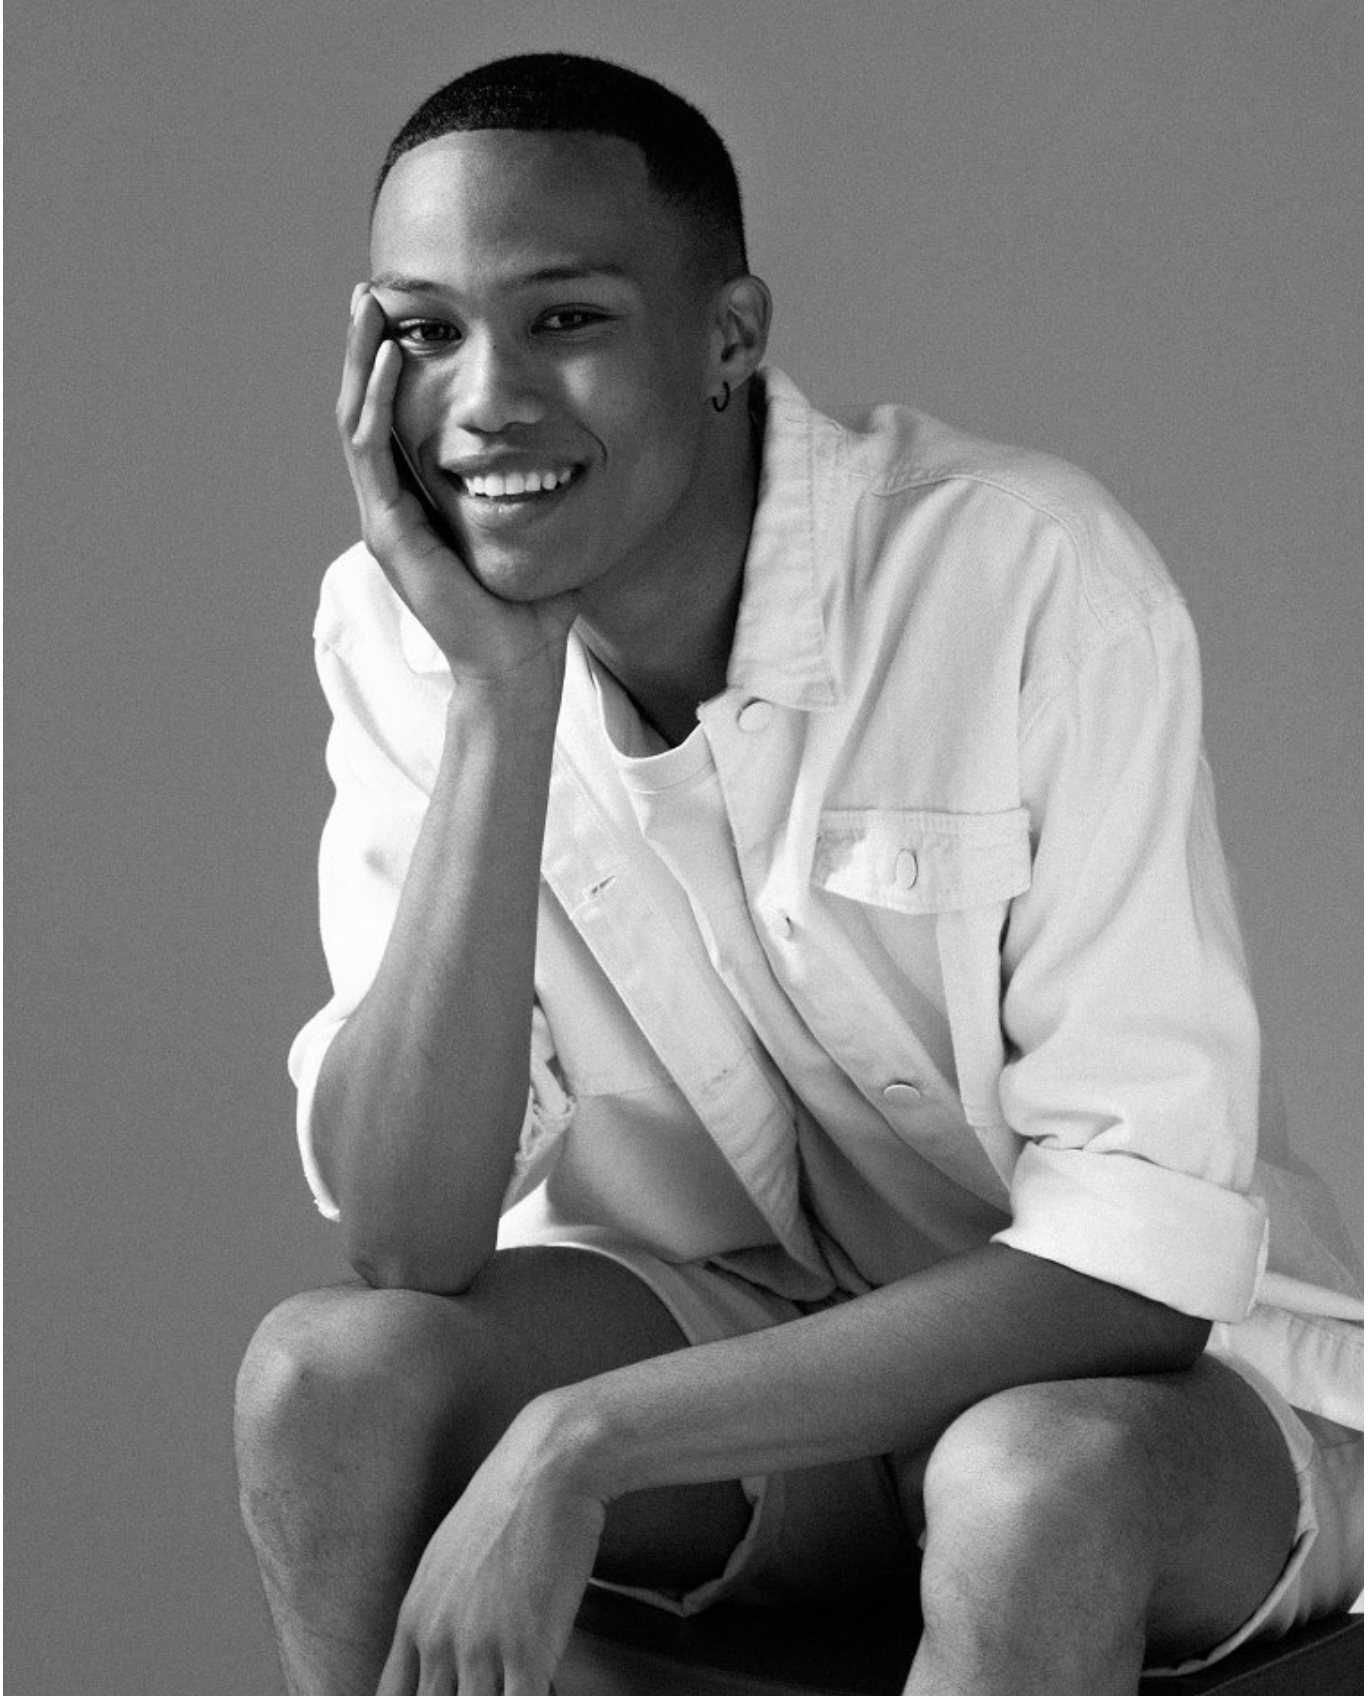

XAVIER LOUW

BOSS MODELS

CAPE TOWN

XAVIER LOUW

Height: 188cm Chest: 97cm Waist: 87cm Shoe: 9 UK Hair: Black Eyes: Brown