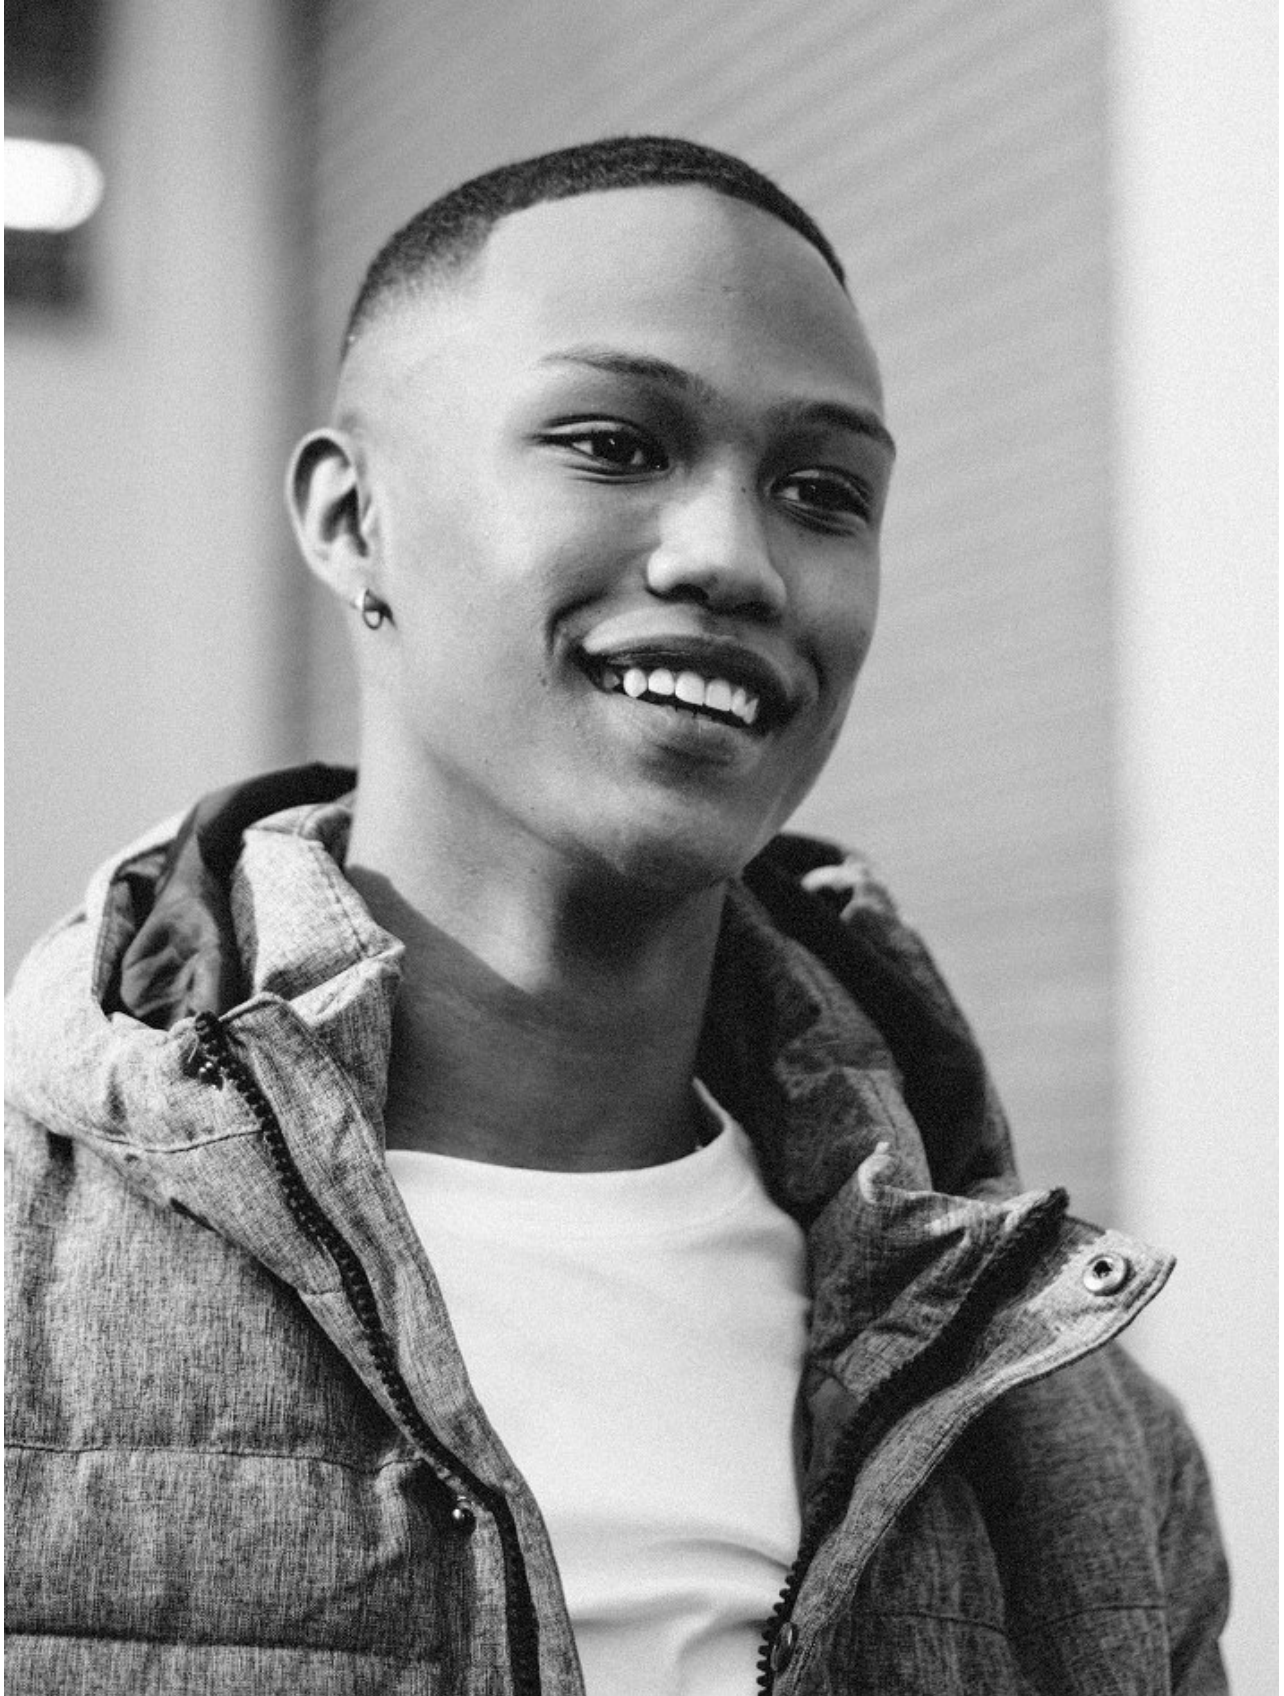

XAVIER LOUW

BOSS MODELS

CAPE TOWN

XAVIER LOUW

Height: 188cm Chest: 97cm Waist: 87cm Shoe: 9 UK Hair: Black Eyes: Brown